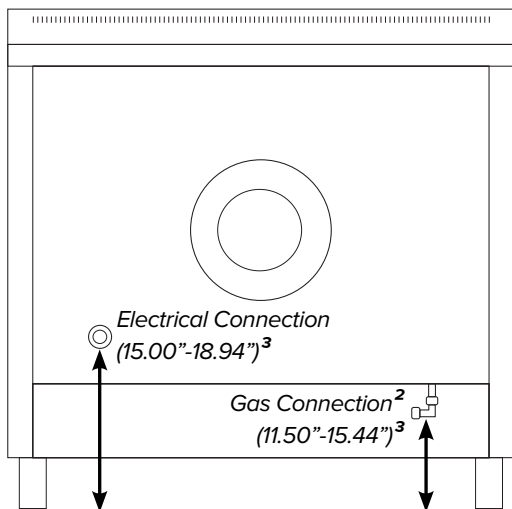

ILVE 36" Professional Plus Gas Single Oven Range

Range Front (Oven Exterior)

Range Side

Range Back

¹Backsplash optional. ²Gas connection lies 1 1/2" from back of range. ³Height above floor.

ILVE 36" Professional Plus Gas Single Oven Range