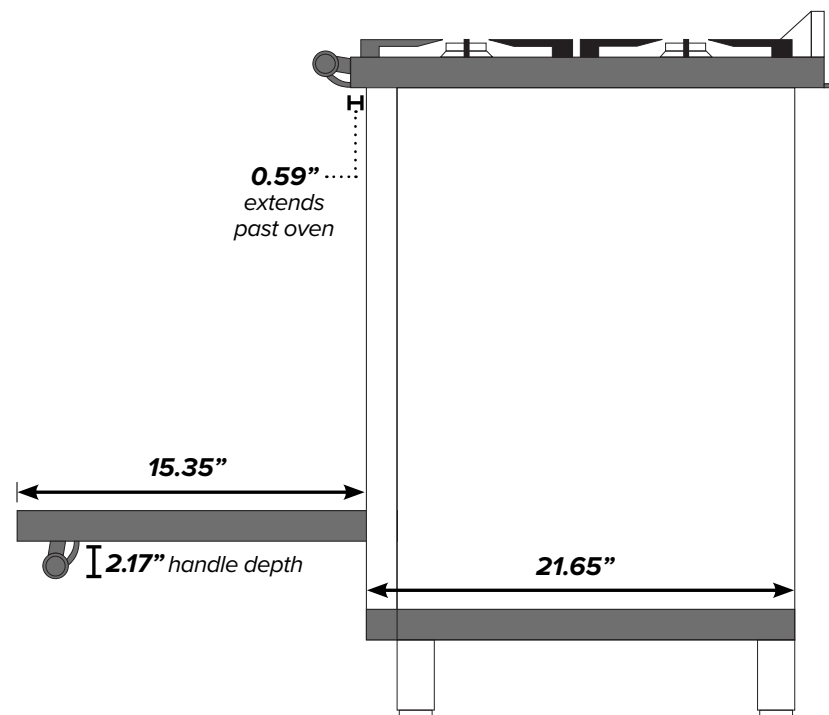

ILVE 36" Professional Plus Gas Single Oven Range

Range Front (Oven Exterior)

Range Side

Range Back

¹Backsplash optional. ²Gas connection lies 1 1/2" from back of range. ³Height above floor.

ILVE 36" Professional Plus Gas Single Oven Range