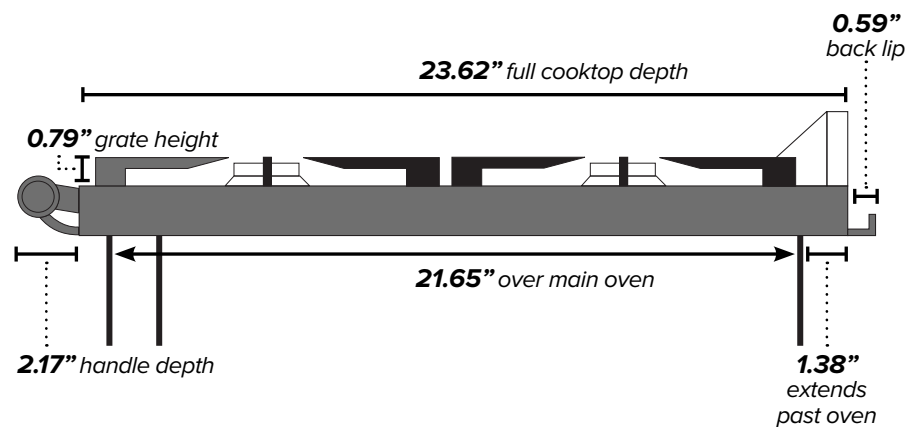

ILVE 36" Professional Plus Gas Single Oven Range

Range Front (Oven Exterior)

Range Side

Range Back

¹Backsplash optional. ²Gas connection lies 1 1/2" from back of range. ³Height above floor.

ILVE 36" Professional Plus Gas Single Oven Range