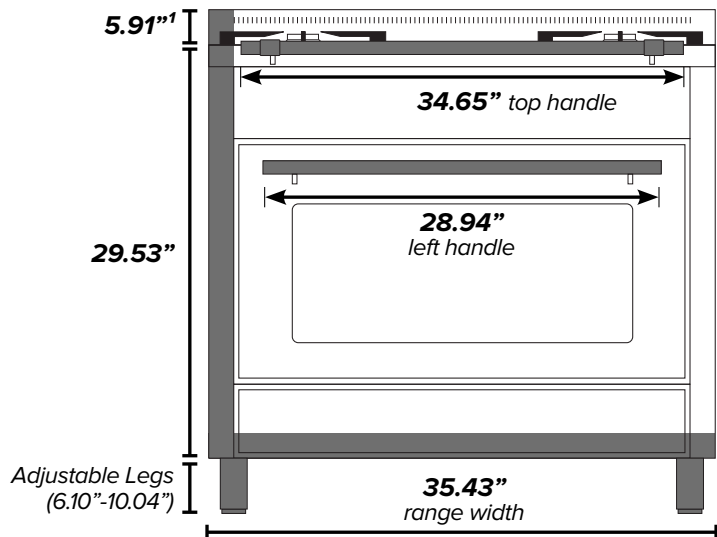

ILVE 36" Professional Plus Gas Single Oven Range

Range Front (Oven Exterior)

Range Side

Range Back

¹Backsplash optional. ²Gas connection lies 1 1/2" from back of range. ³Height above floor.

ILVE 36" Professional Plus Gas Single Oven Range