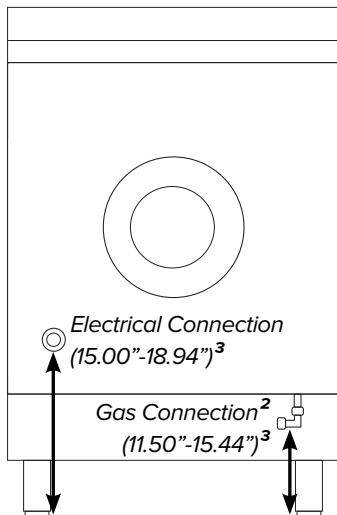

ILVE 24" Professional Plus Gas Range

Range Front (Oven Exterior)

Range Back

Range Side

¹Backsplash optional. ²Gas connection lies 1 1/2" from back of range. ³Height above floor.

ILVE 24" Professional Plus Gas Range