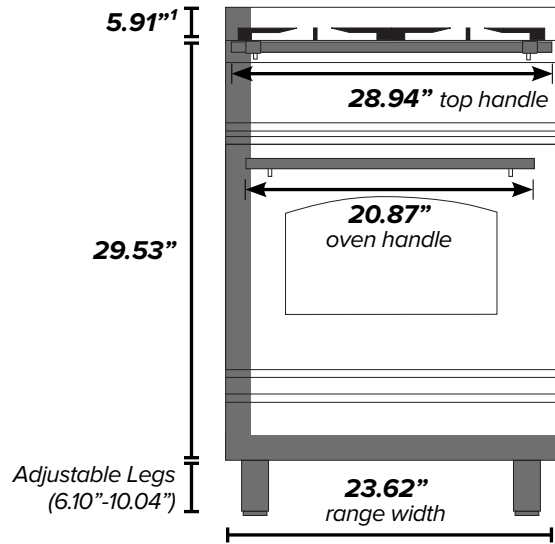

ILVE 24" Professional Plus Gas Range

Range Front (Oven Exterior)

Range Back

Range Side

¹Backsplash optional. ²Gas connection lies 1 1/2" from back of range. ³Height above floor.

ILVE 24" Professional Plus Gas Range