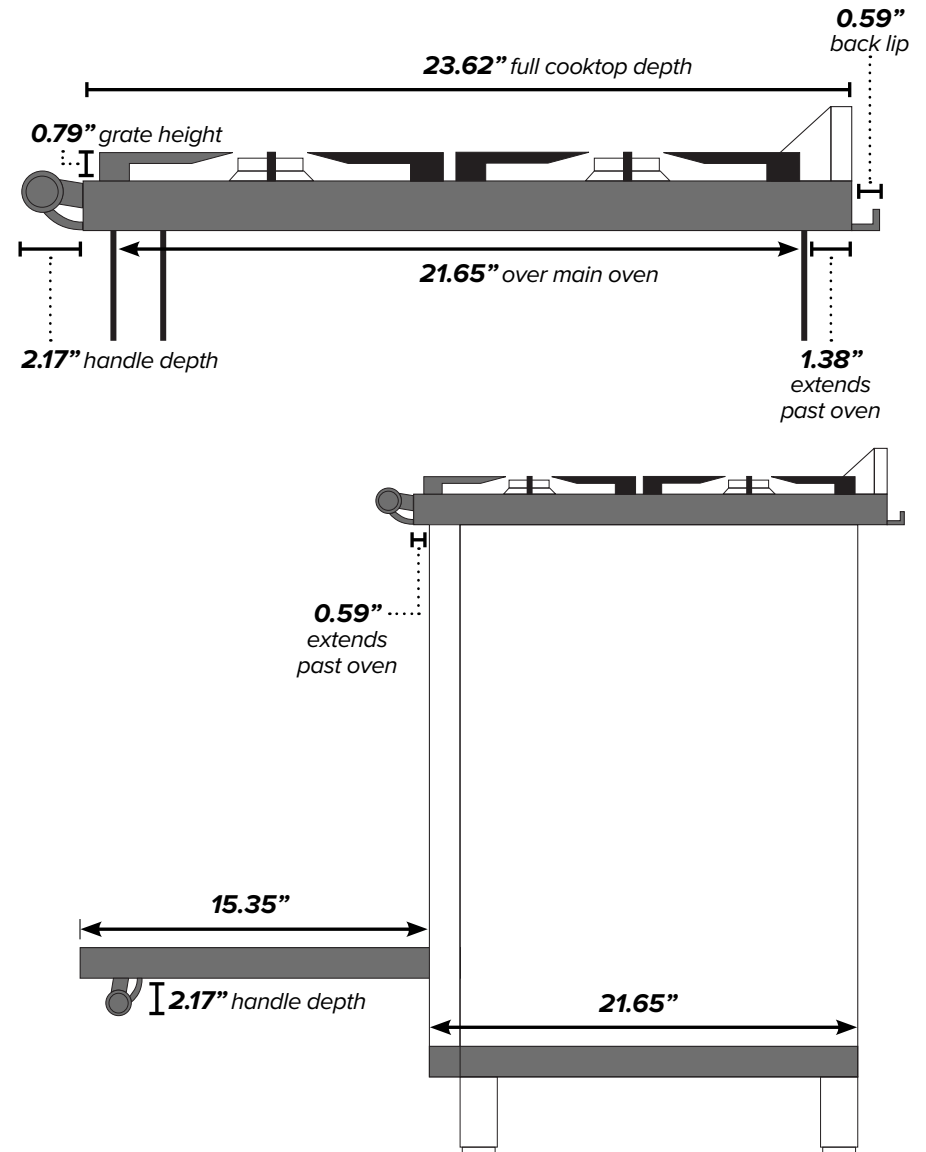

ILVE 24" Professional Plus Gas Range

Range Front (Oven Exterior)

Range Back

Range Side

¹Backsplash optional. ²Gas connection lies 1 1/2" from back of range. ³Height above floor.

ILVE 24" Professional Plus Gas Range