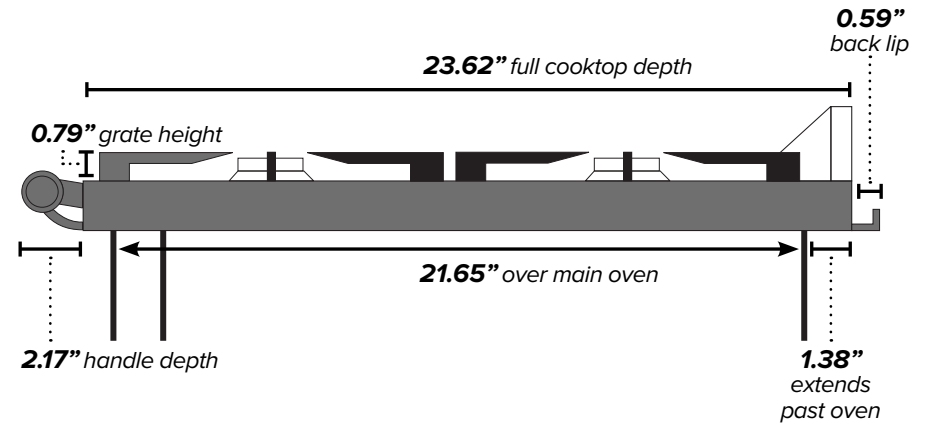

# ILVE 36" Professional Plus Dual Fuel Double Oven Range

**Range Front (Oven Exterior)**

**Range Side**

**Range Back**

<sup>1</sup>Backsplash optional. <sup>2</sup>Gas connection lies 1 1/2" from back of range. <sup>3</sup>Height above floor.

# ILVE 36" Professional Plus Dual Fuel Double Oven Range