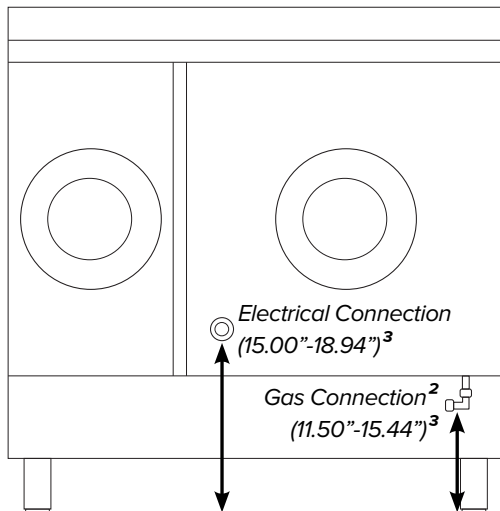

# ILVE 36" Professional Plus Dual Fuel Double Oven Range

**Range Front (Oven Exterior)**

**Range Side**

**Range Back**

<sup>1</sup>Backsplash optional. <sup>2</sup>Gas connection lies 1 1/2" from back of range. <sup>3</sup>Height above floor.