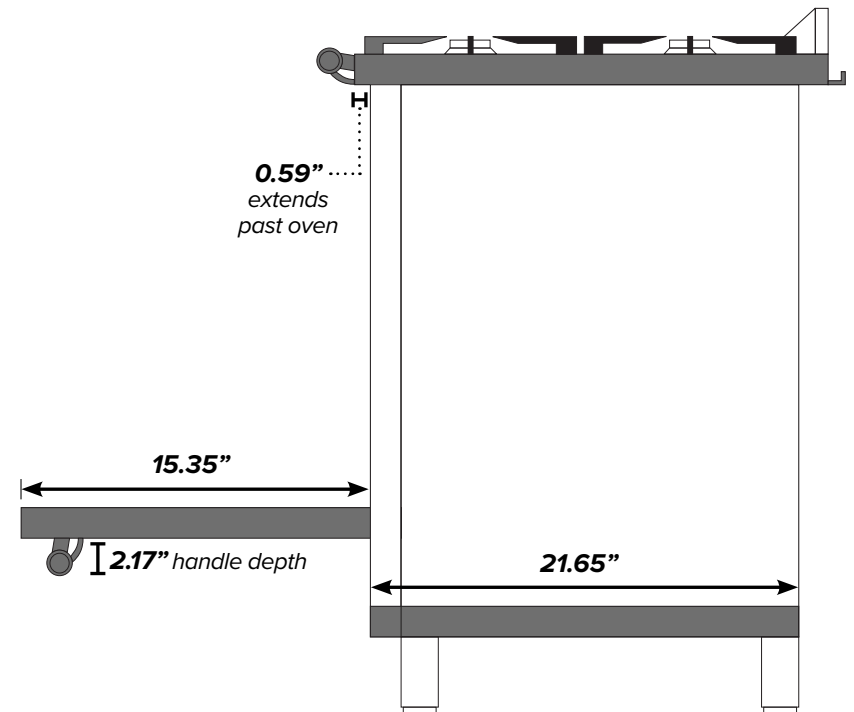

# ILVE 36" Professional Plus Dual Fuel Double Oven Range

**Range Front (Oven Exterior)**

**Range Side**

**Range Back**

<sup>1</sup>Backsplash optional. <sup>2</sup>Gas connection lies 1 1/2" from back of range. <sup>3</sup>Height above floor.

# ILVE 36" Professional Plus Dual Fuel Double Oven Range