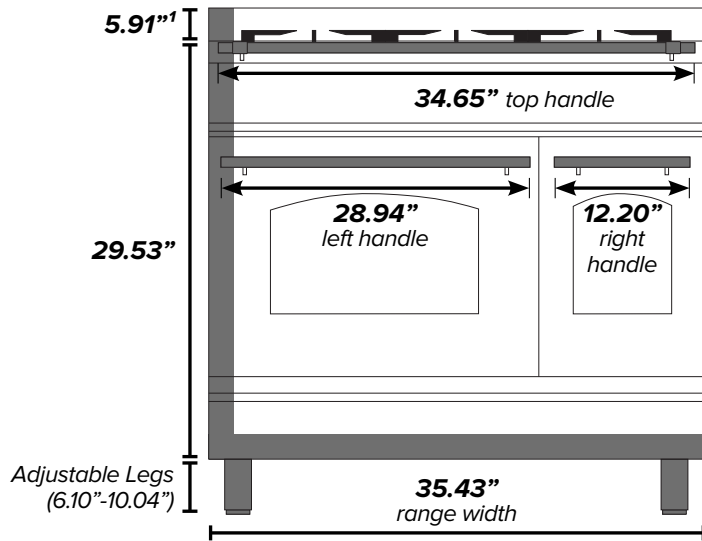

# ILVE 36" Professional Plus Dual Fuel Double Oven Range

**Range Front (Oven Exterior)**

**Range Side**

**Range Back**

<sup>1</sup>Backsplash optional. <sup>2</sup>Gas connection lies 1 1/2" from back of range. <sup>3</sup>Height above floor.

# ILVE 36" Professional Plus Dual Fuel Double Oven Range