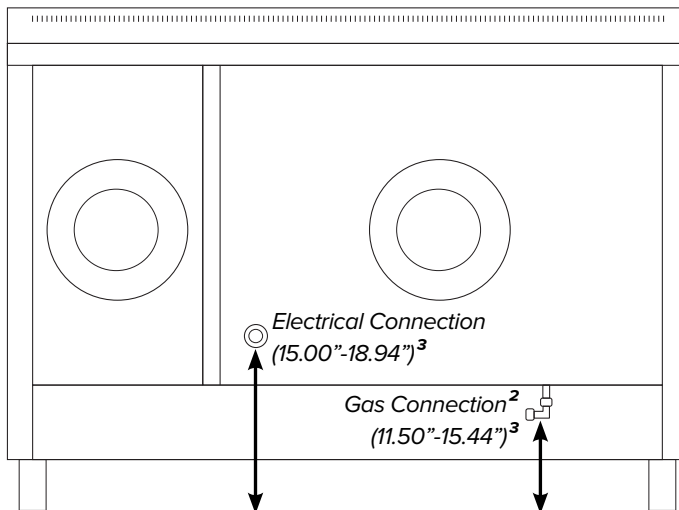

ILVE 48" Professional Plus Dual Fuel Range

Range Front (Oven Exterior)

Range Side

Range Back

¹Backsplash optional. ²Gas connection lies 1 1/2" from back of range. ³Height above floor.

ILVE 48" Professional Plus Dual Fuel Range