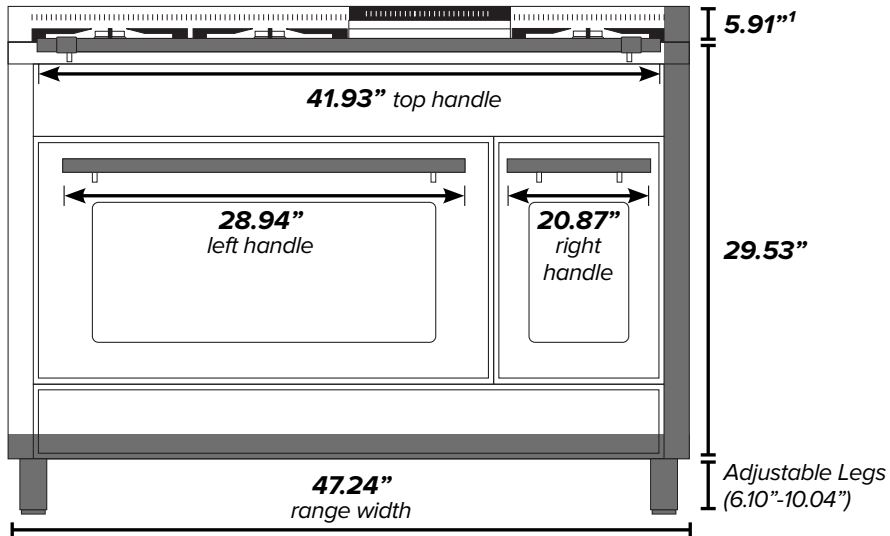

ILVE 48" Professional Plus Dual Fuel Range

Range Front (Oven Exterior)

Range Side

Range Back

¹Backsplash optional. ²Gas connection lies 1 1/2" from back of range. ³Height above floor.

ILVE 48" Professional Plus Dual Fuel Range