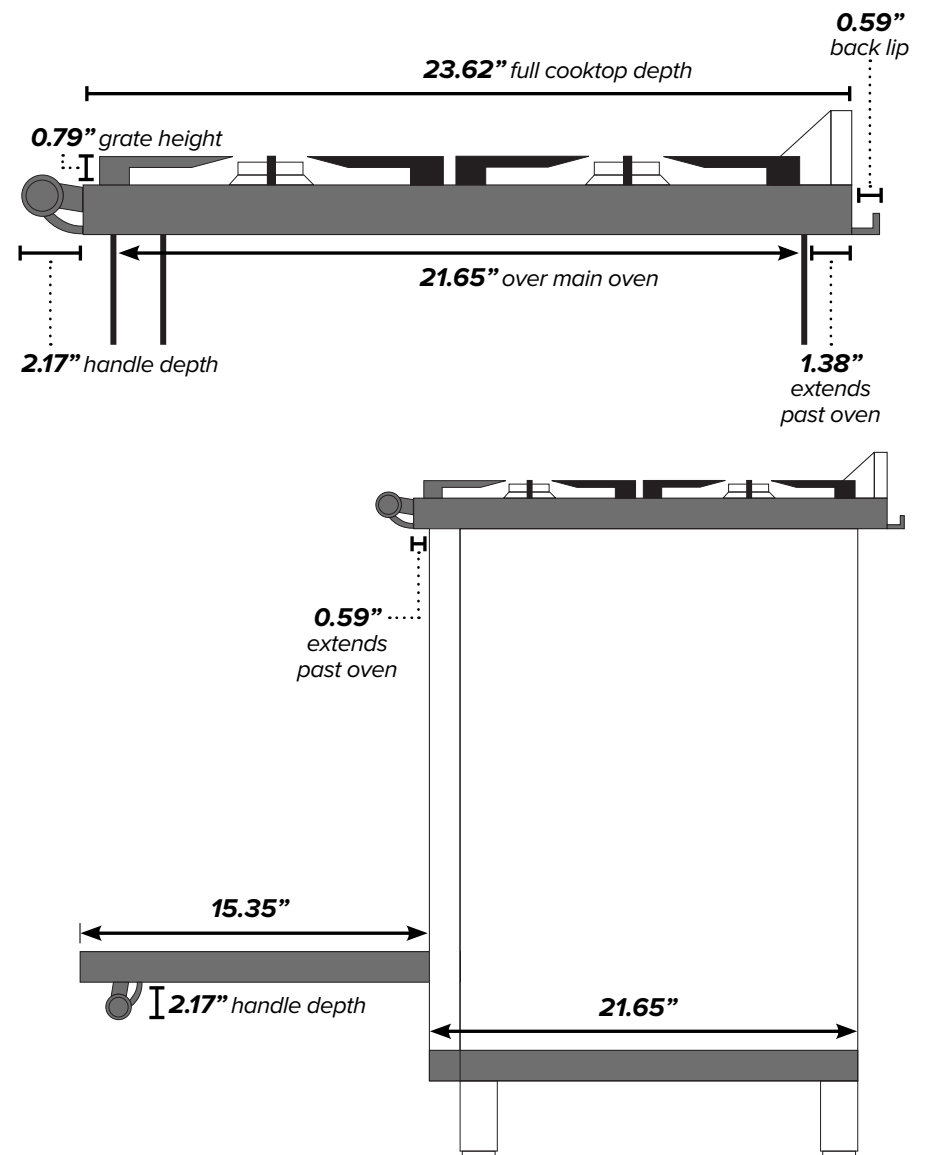

ILVE 48" Professional Plus Dual Fuel Range

Range Front (Oven Exterior)

Range Side

Range Back

¹Backsplash optional. ²Gas connection lies 1 1/2" from back of range. ³Height above floor.

ILVE 48" Professional Plus Dual Fuel Range