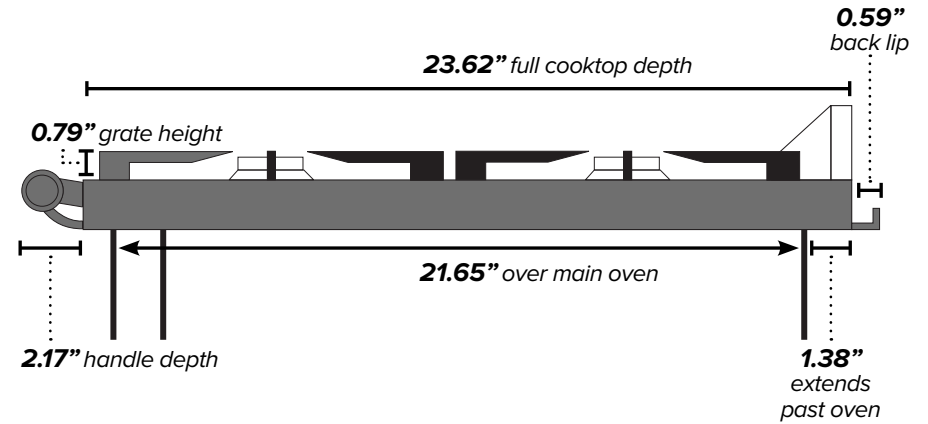

# ILVE 36" Nostalgie Gas Range

**Range Front (Oven Exterior)**

**Range Side**

**Range Back**

<sup>1</sup>Backsplash optional. <sup>2</sup>Gas connection lies 1 1/2" from back of range. <sup>3</sup>Height above floor.

# ILVE 36" Nostalgie Gas Range