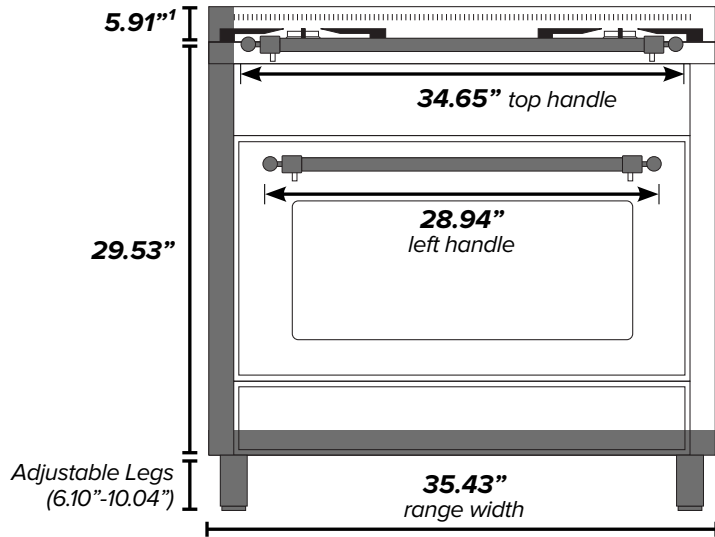

# ILVE 36" Nostalgie Gas Range

**Range Front (Oven Exterior)**

**Range Side**

**Range Back**

<sup>1</sup>Backsplash optional. <sup>2</sup>Gas connection lies 1 1/2" from back of range. <sup>3</sup>Height above floor.

# ILVE 36" Nostalgie Gas Range