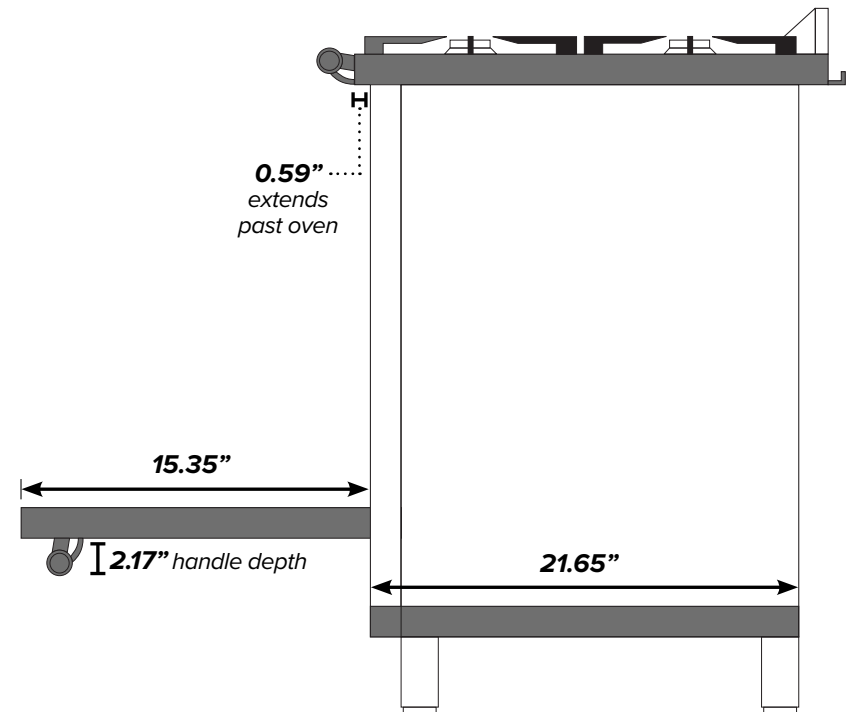

# ILVE 36" Nostalgie Gas Range

**Range Front (Oven Exterior)**

**Range Side**

**Range Back**

<sup>1</sup>Backsplash optional. <sup>2</sup>Gas connection lies 1 1/2" from back of range. <sup>3</sup>Height above floor.

# ILVE 36" Nostalgie Gas Range