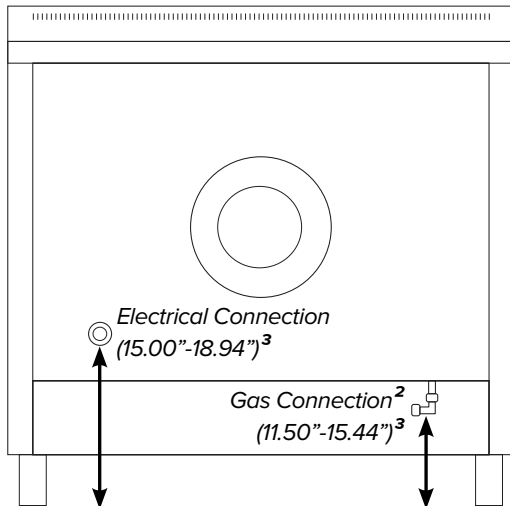

# ILVE 36" Nostalgie Gas Range

**Range Front (Oven Exterior)**

**Range Side**

**Range Back**

<sup>1</sup>Backsplash optional. <sup>2</sup>Gas connection lies 1 1/2" from back of range. <sup>3</sup>Height above floor.