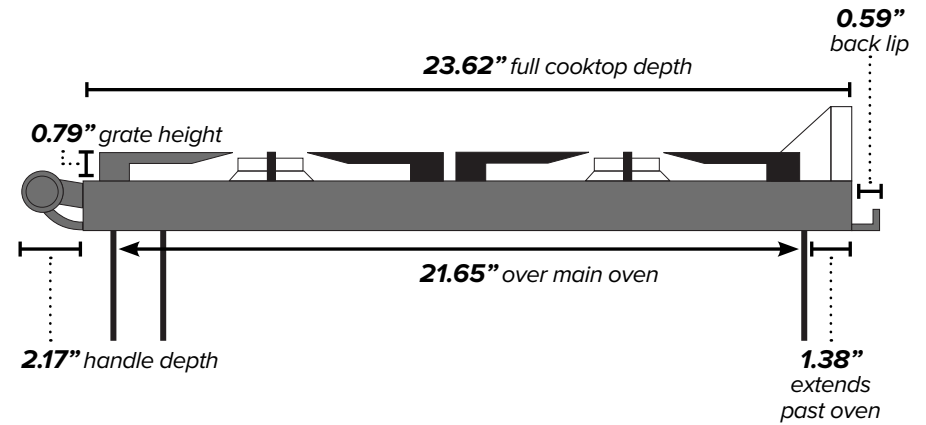

ILVE 30" Nostalgie Gas Range

Range Front (Oven Exterior)

Range Side

Range Back

¹Backsplash optional. ²Gas connection lies 1 1/2" from back of range. ³Height above floor.

ILVE 30" Nostalgie Gas Range