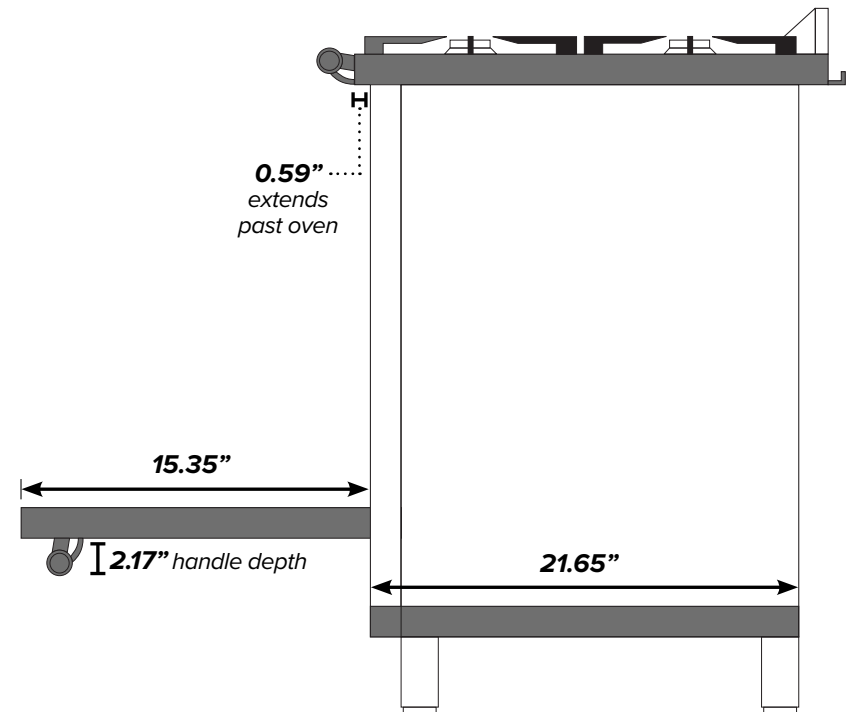

ILVE 30" Nostalgie Gas Range

Range Front (Oven Exterior)

Range Side

Range Back

¹Backsplash optional. ²Gas connection lies 1 1/2" from back of range. ³Height above floor.

ILVE 30" Nostalgie Gas Range