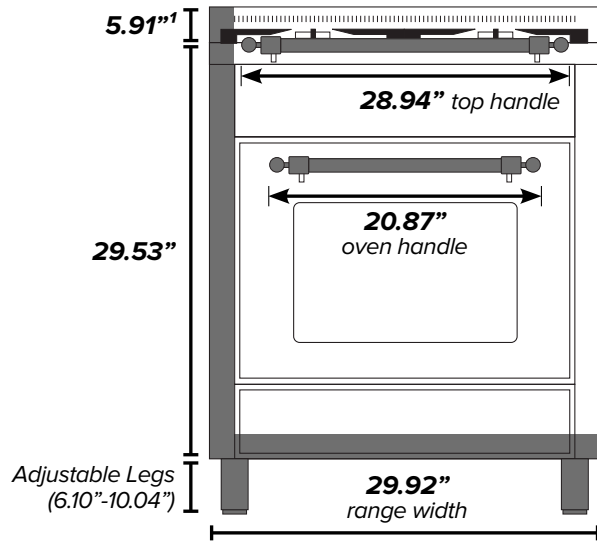

ILVE 30" Nostalgie Gas Range

Range Front (Oven Exterior)

Range Side

Range Back

¹Backsplash optional. ²Gas connection lies 1 1/2" from back of range. ³Height above floor.

ILVE 30" Nostalgie Gas Range