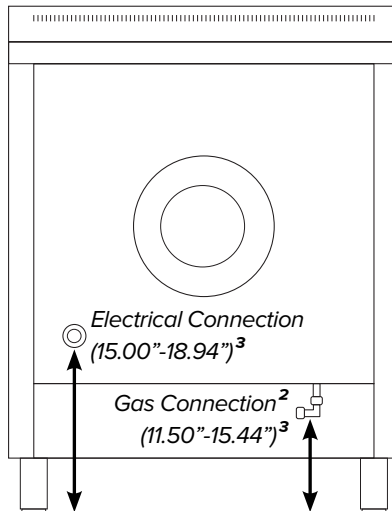

ILVE 30" Nostalgie Gas Range

Range Front (Oven Exterior)

Range Side

Range Back

¹Backsplash optional. ²Gas connection lies 1 1/2" from back of range. ³Height above floor.

ILVE 30" Nostalgie Gas Range