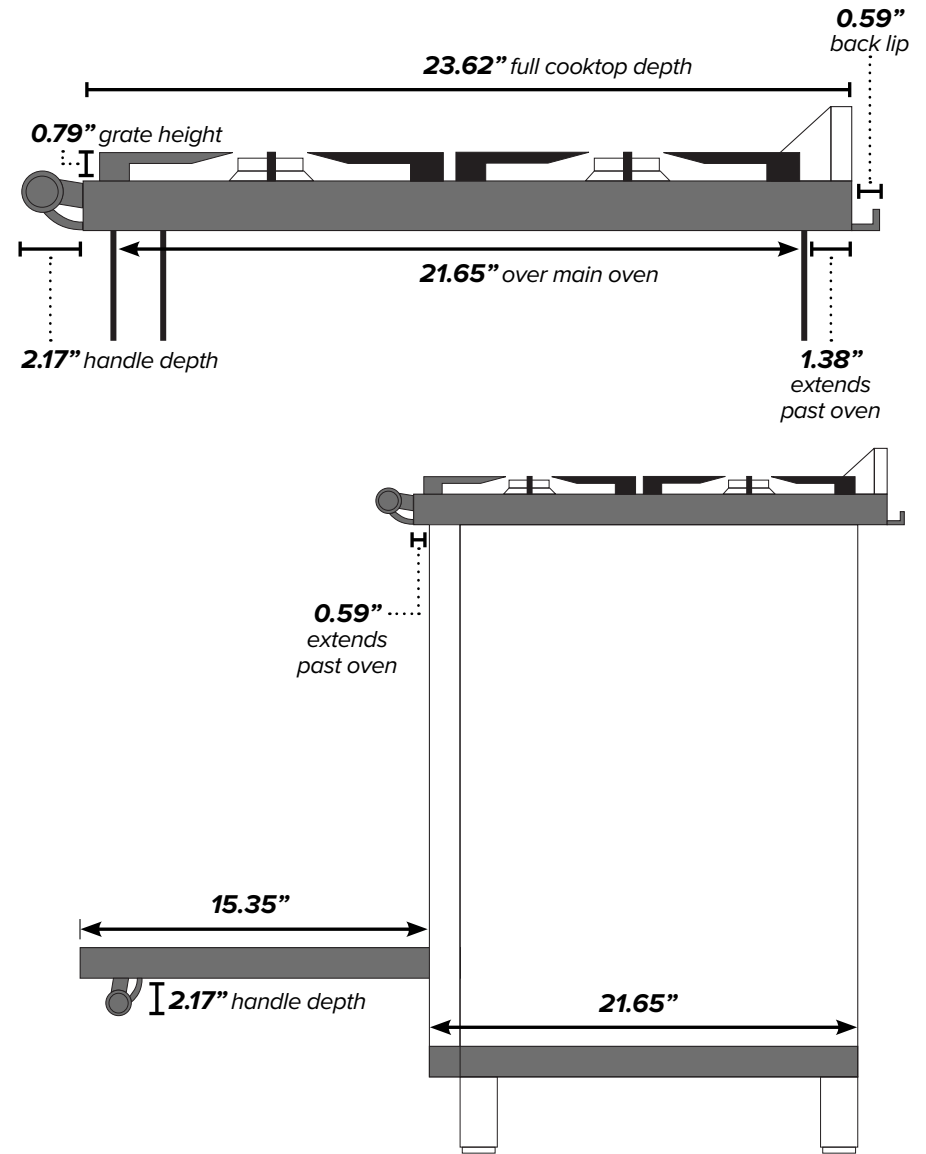

# ILVE 24" Nostalgie Gas Range

**Range Front (Oven Exterior)**

**Range Back**

**Range Side**

<sup>1</sup>Backsplash optional.

<sup>2</sup>Gas connection lies 1 1/2" from back of range.

<sup>3</sup>Height above floor.

# ILVE 24" Nostalgie Gas Range