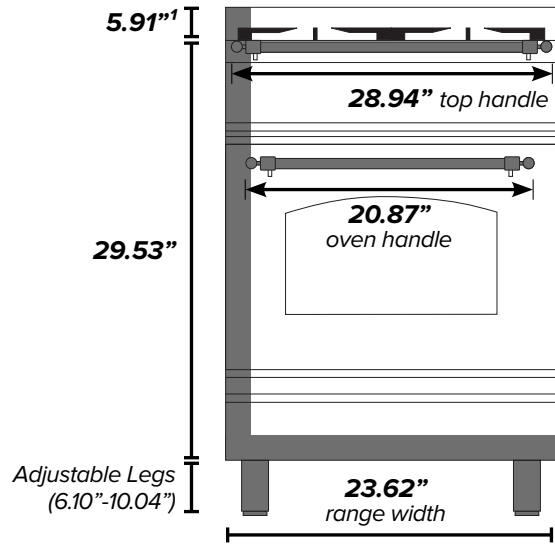

# ILVE 24" Nostalgie Gas Range

**Range Front (Oven Exterior)**

**Range Back**

**Range Side**

<sup>1</sup>Backsplash optional.

<sup>2</sup>Gas connection lies 1 1/2" from back of range.

<sup>3</sup>Height above floor.