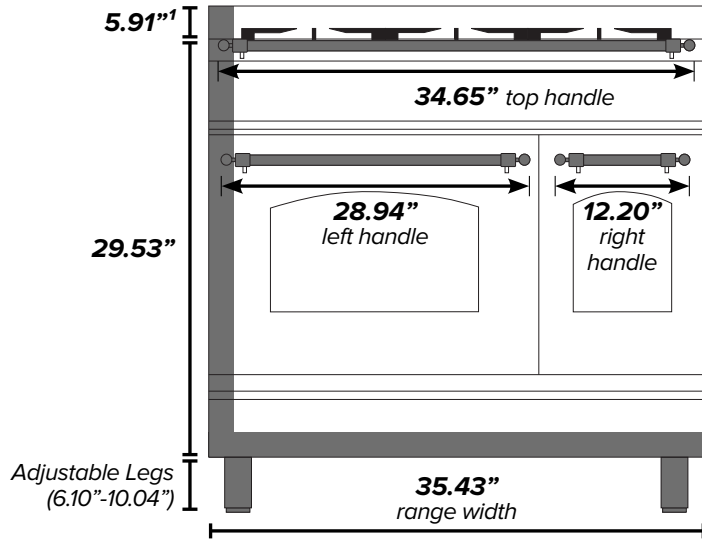

ILVE 36" Nostalgie Dual Fuel Double Oven Range

Range Front (Oven Exterior)

Range Side

Range Back

¹Backsplash optional.

²Gas connection lies 1 1/2" from back of range.

³Height above floor.

ILVE 36" Nostalgie Dual Fuel Double Oven Range