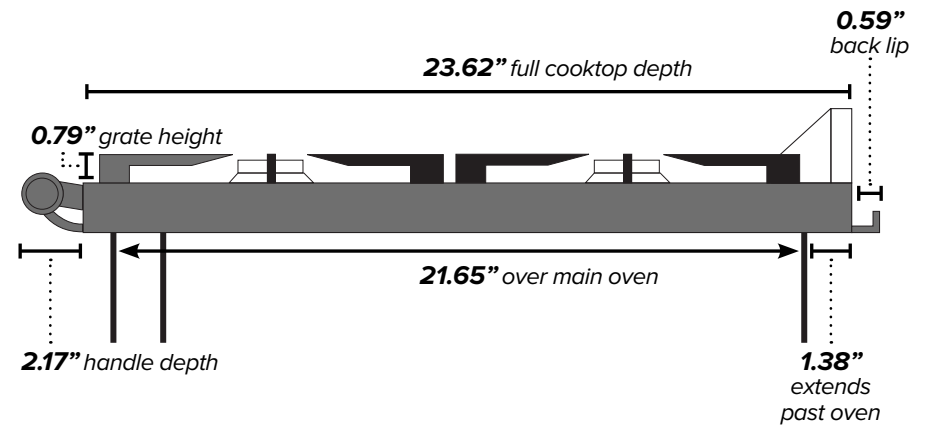

ILVE 36" Nostalgie Dual Fuel Double Oven Range

Range Front (Oven Exterior)

Range Side

Range Back

¹Backsplash optional.

²Gas connection lies 1 1/2" from back of range.

³Height above floor.

ILVE 36" Nostalgie Dual Fuel Double Oven Range