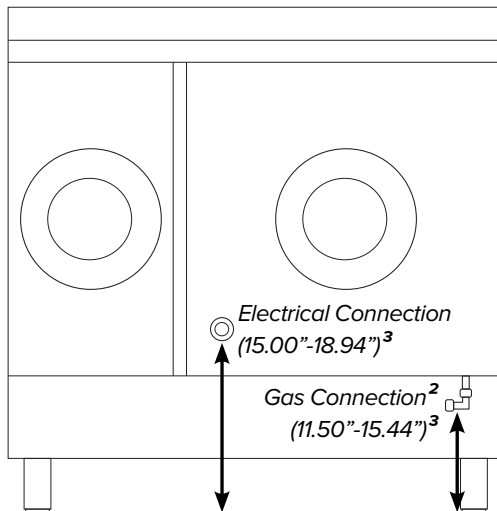

ILVE 36" Nostalgie Dual Fuel Double Oven Range

Range Front (Oven Exterior)

Range Side

Range Back

¹Backsplash optional.

²Gas connection lies 1 1/2" from back of range.

³Height above floor.

ILVE 36" Nostalgie Dual Fuel Double Oven Range