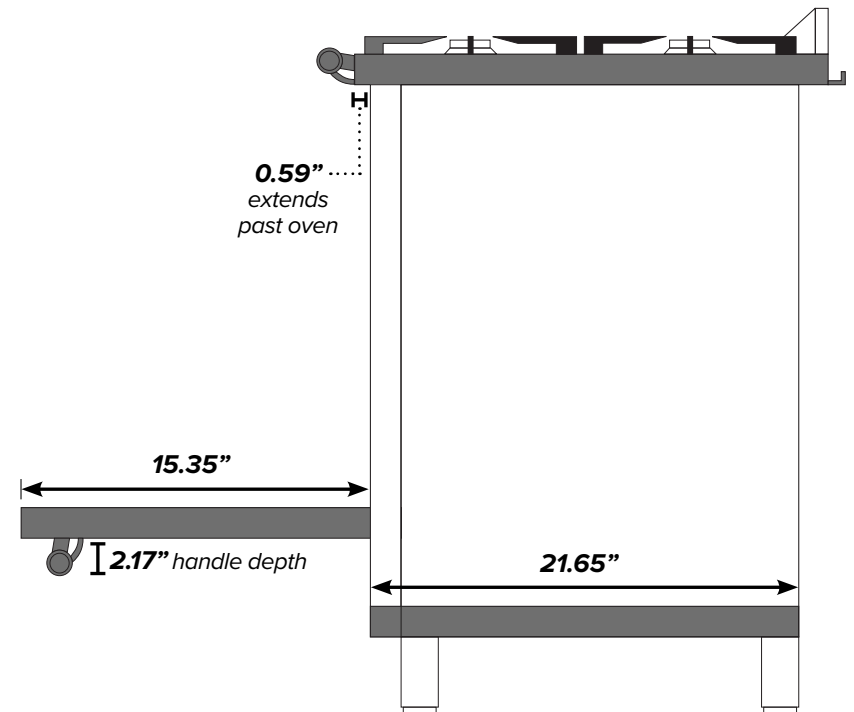

ILVE 36" Nostalgie Dual Fuel Double Oven Range

Range Front (Oven Exterior)

Range Side

Range Back

¹Backsplash optional.

²Gas connection lies 1 1/2" from back of range.

³Height above floor.

ILVE 36" Nostalgie Dual Fuel Double Oven Range