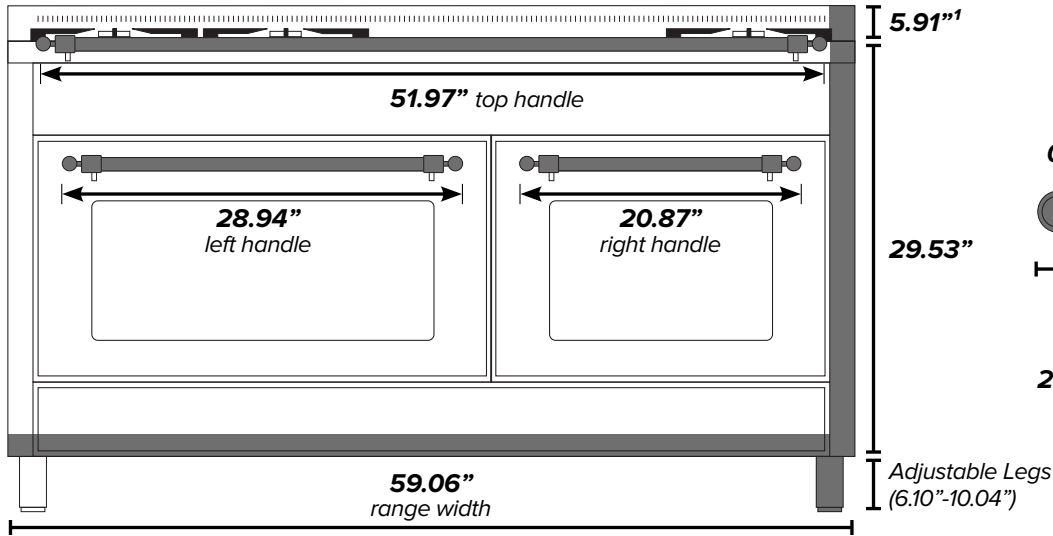

ILVE 60" Nostalgie Dual Fuel Range

Range Front (Oven Exterior)

Range Side

Range Back

¹Backsplash optional.

²Gas connection lies 1 1/2" from back of range.

³Height above floor.

ILVE 60" Nostalgie Dual Fuel Range