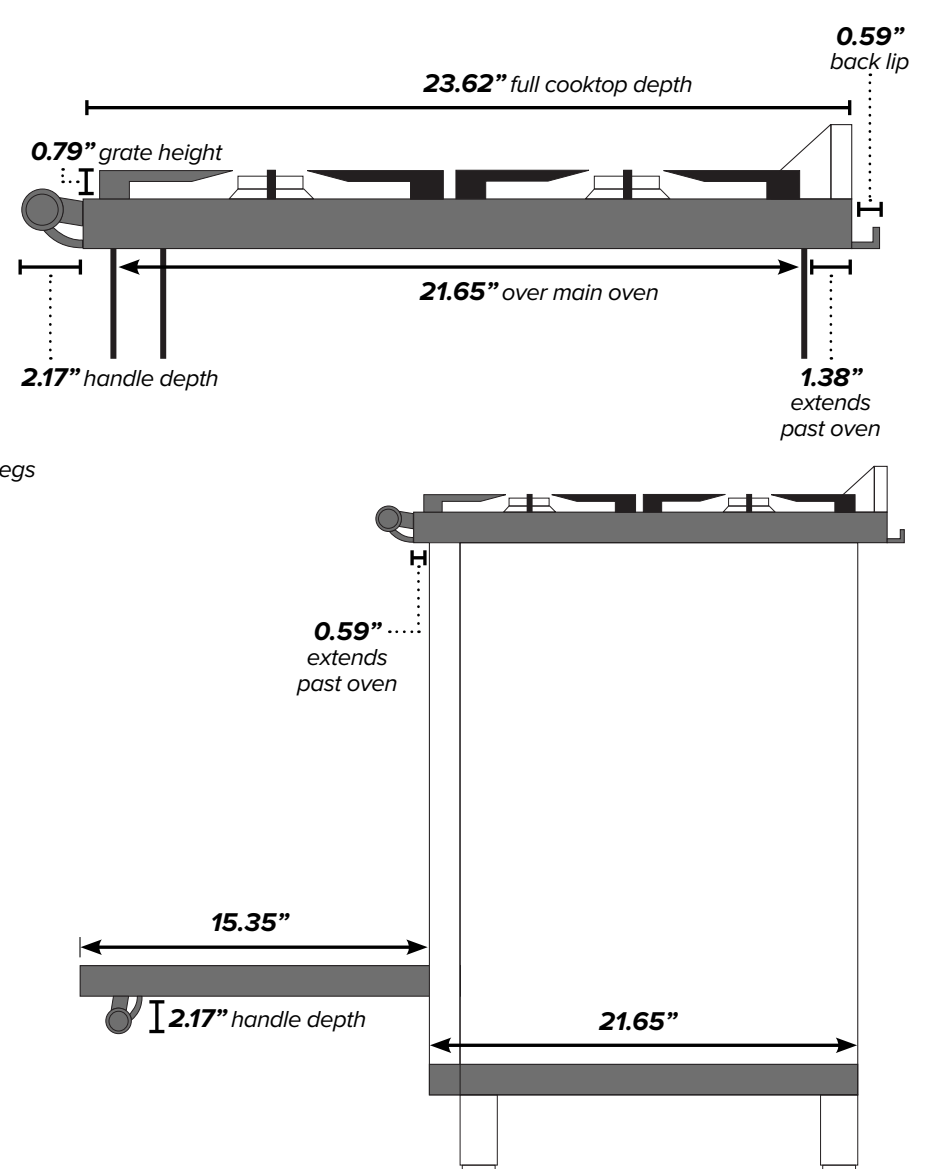

ILVE 60" Nostalgie Dual Fuel Range

Range Front (Oven Exterior)

Range Side

Range Back

¹Backsplash optional.

²Gas connection lies 1 1/2" from back of range.

³Height above floor.

ILVE 60" Nostalgie Dual Fuel Range