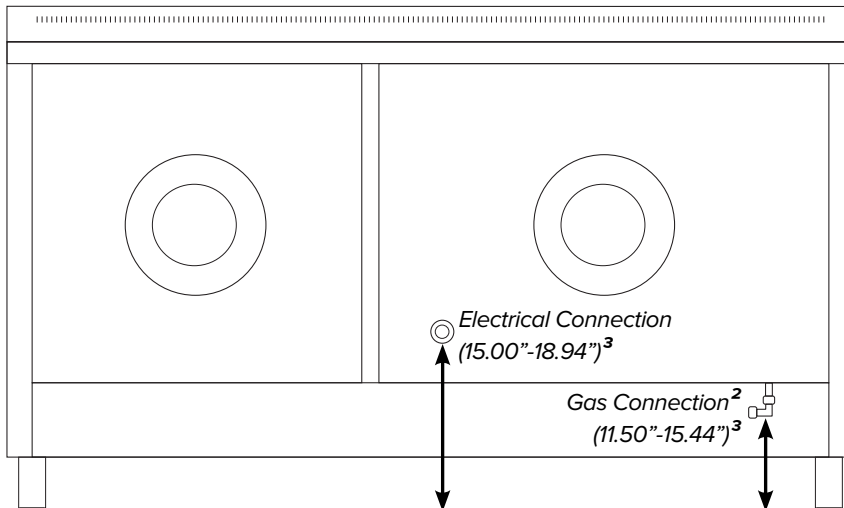

ILVE 60" Nostalgie Dual Fuel Range

Range Front (Oven Exterior)

Range Side

Range Back

¹Backsplash optional.

²Gas connection lies 1 1/2" from back of range.

³Height above floor.

ILVE 60" Nostalgie Dual Fuel Range