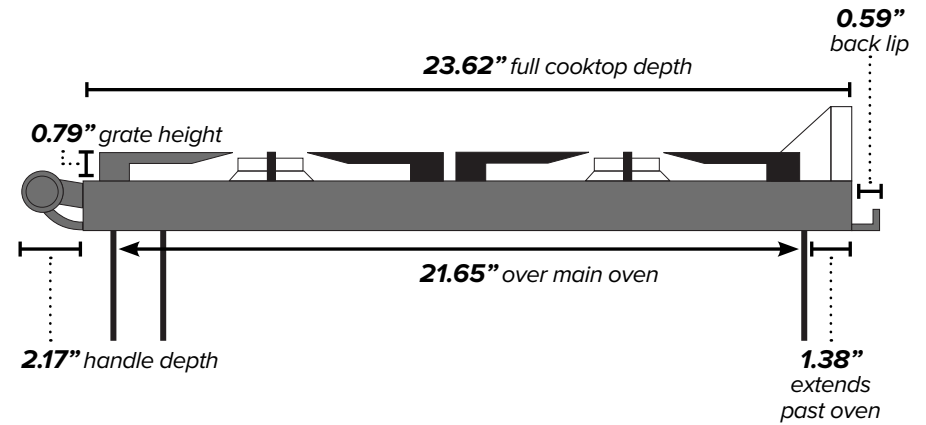

# ILVE 48" Nostalgie Dual Fuel Range

**Range Front (Oven Exterior)**

**Range Side**

**Range Back**

<sup>1</sup>Backsplash optional. <sup>2</sup>Gas connection lies 1 1/2" from back of range. <sup>3</sup>Height above floor.

# ILVE 48" Nostalgie Dual Fuel Range