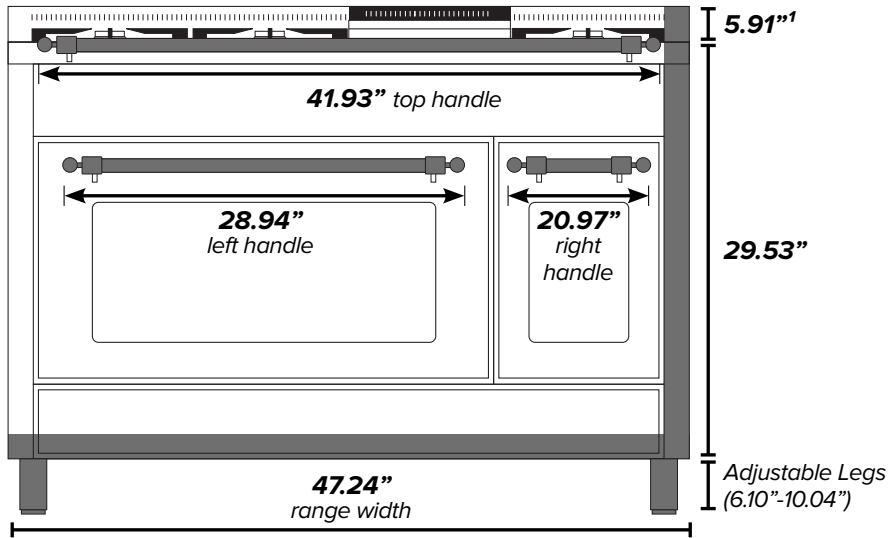

# ILVE 48" Nostalgie Dual Fuel Range

**Range Front (Oven Exterior)**

**Range Side**

**Range Back**

<sup>1</sup>Backsplash optional. <sup>2</sup>Gas connection lies 1 1/2" from back of range. <sup>3</sup>Height above floor.

# ILVE 48" Nostalgie Dual Fuel Range