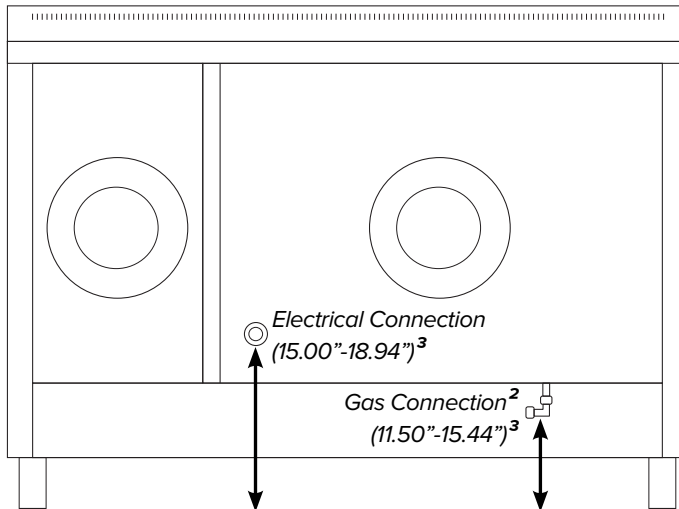

# ILVE 48" Nostalgie Dual Fuel Range

**Range Front (Oven Exterior)**

**Range Side**

**Range Back**

<sup>1</sup>Backsplash optional. <sup>2</sup>Gas connection lies 1 1/2" from back of range. <sup>3</sup>Height above floor.

# ILVE 48" Nostalgie Dual Fuel Range