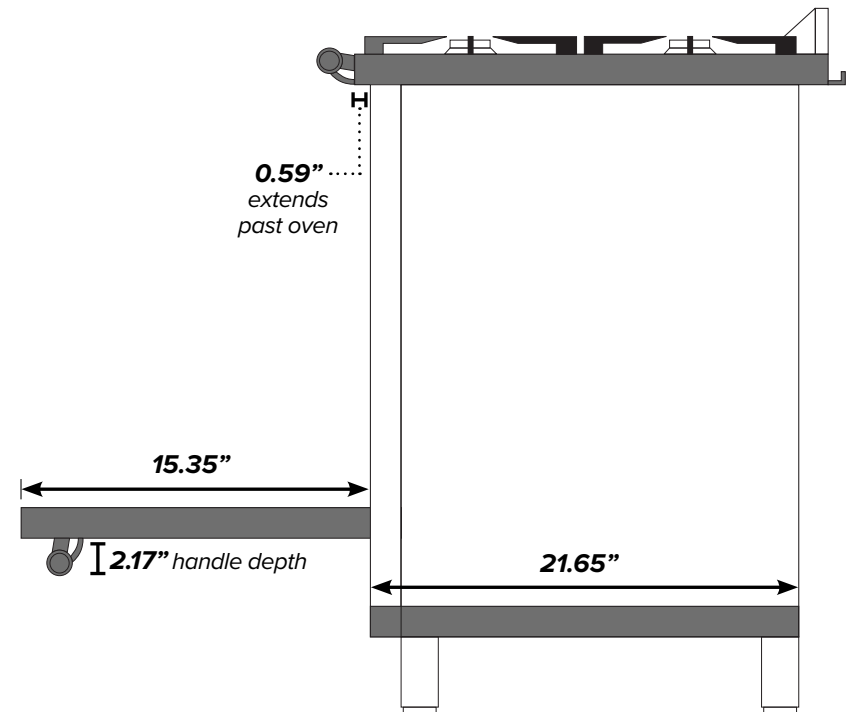

# ILVE 48" Nostalgie Dual Fuel Range

**Range Front (Oven Exterior)**

**Range Side**

**Range Back**

<sup>1</sup>Backsplash optional. <sup>2</sup>Gas connection lies 1 1/2" from back of range. <sup>3</sup>Height above floor.

# ILVE 48" Nostalgie Dual Fuel Range