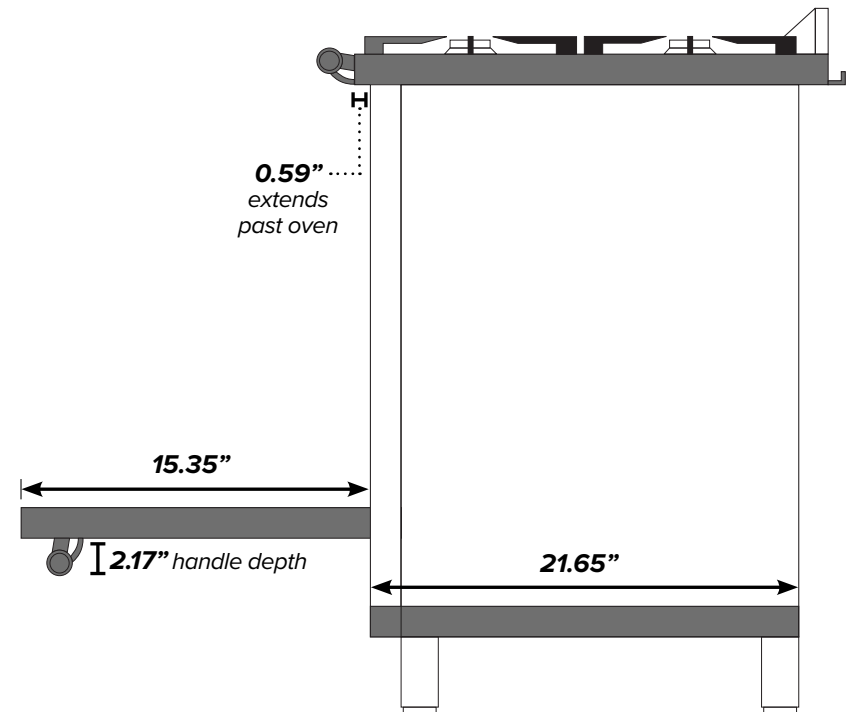

ILVE 40" Nostalgie Dual Fuel Range

Range Front (Oven Exterior)

Range Side

Range Back

¹Backsplash optional. ²Gas connection lies 1 1/2" from back of range. ³Height above floor.

ILVE 40" Nostalgie Dual Fuel Range