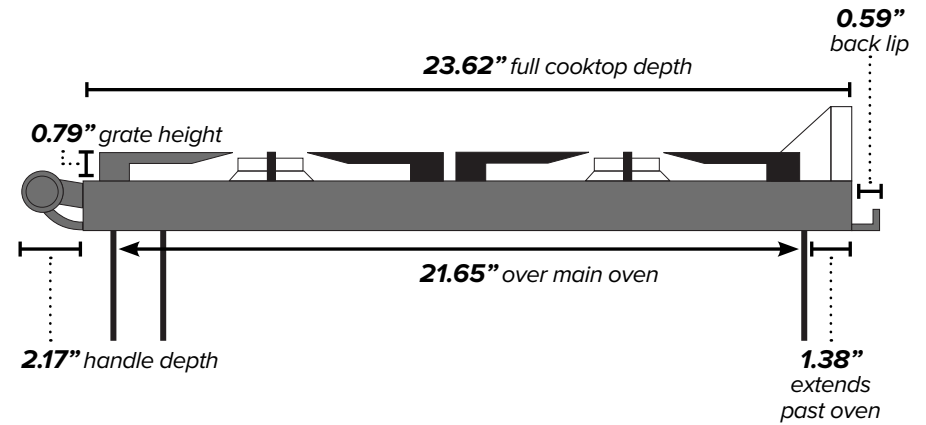

ILVE 40" Nostalgie Dual Fuel Range

Range Front (Oven Exterior)

Range Side

Range Back

¹Backsplash optional. ²Gas connection lies 1 1/2" from back of range. ³Height above floor.

ILVE 40" Nostalgie Dual Fuel Range