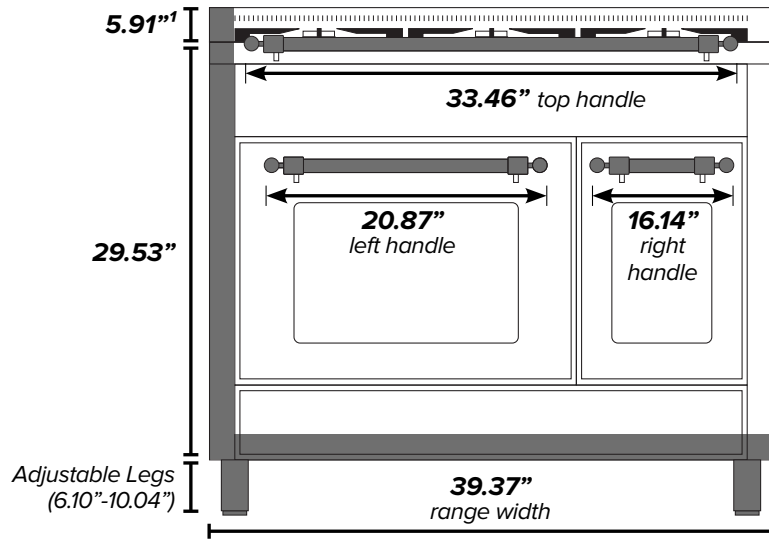

ILVE 40" Nostalgie Dual Fuel Range

Range Front (Oven Exterior)

Range Side

Range Back

¹Backsplash optional. ²Gas connection lies 1 1/2" from back of range. ³Height above floor.

ILVE 40" Nostalgie Dual Fuel Range