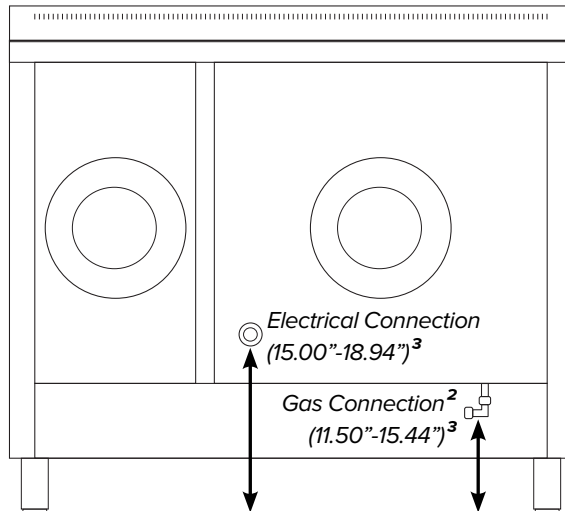

ILVE 40" Nostalgie Dual Fuel Range

Range Front (Oven Exterior)

Range Side

Range Back

¹Backsplash optional. ²Gas connection lies 1 1/2" from back of range. ³Height above floor.

ILVE 40" Nostalgie Dual Fuel Range