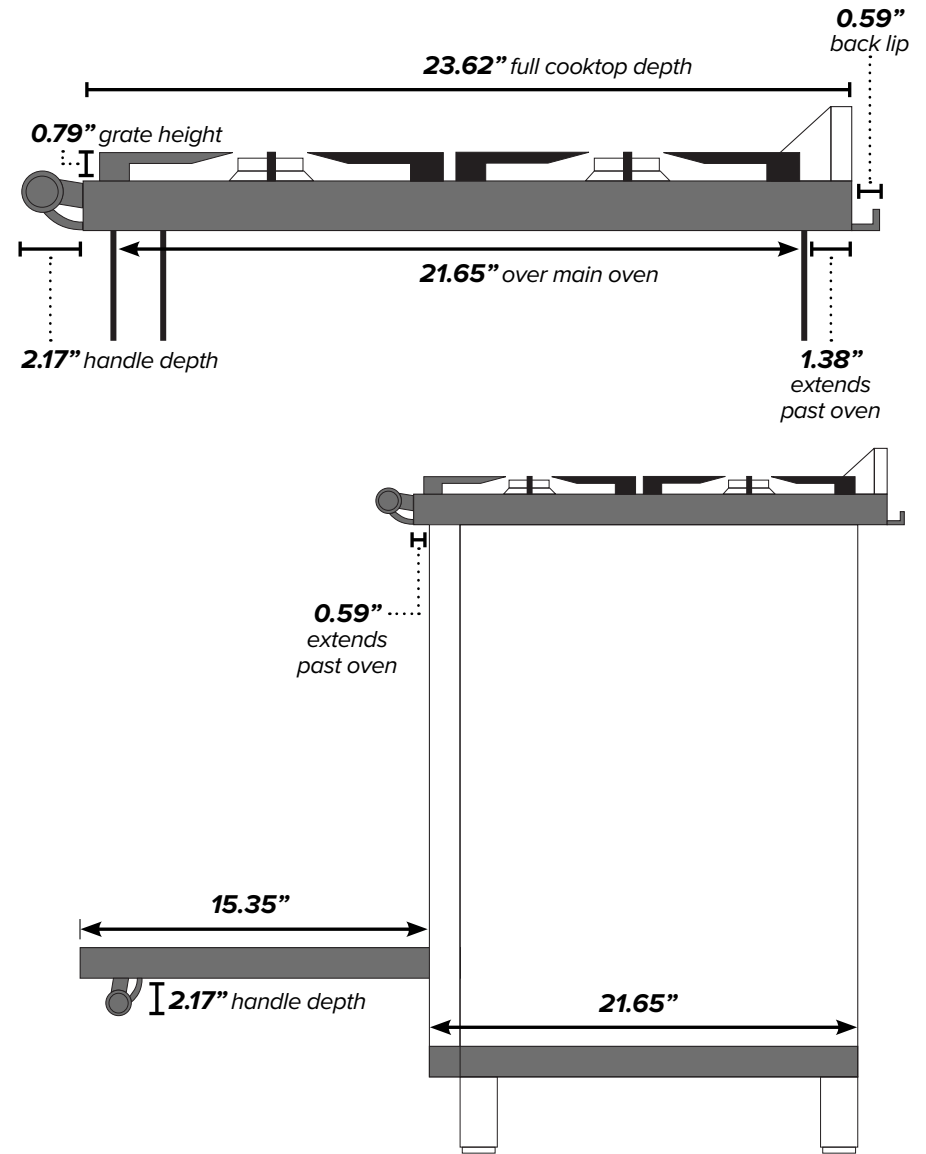

ILVE 30" Nostalgie Dual Fuel Range

Range Front (Oven Exterior)

Range Back

Range Side

¹Backsplash optional. ²Gas connection lies 1 1/2" from back of range. ³Height above floor.

ILVE 30" Nostalgie Dual Fuel Range