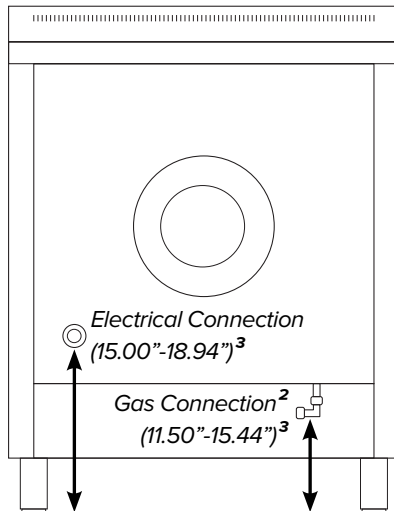

ILVE 30" Nostalgie Dual Fuel Range

Range Front (Oven Exterior)

Range Back

Range Side

¹Backsplash optional. ²Gas connection lies 1 1/2" from back of range. ³Height above floor.

ILVE 30" Nostalgie Dual Fuel Range