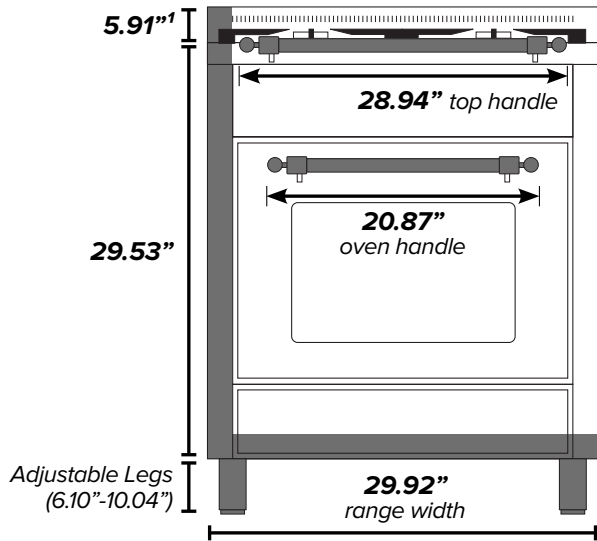

ILVE 30" Nostalgie Dual Fuel Range

Range Front (Oven Exterior)

Range Back

Range Side

¹Backsplash optional. ²Gas connection lies 1 1/2" from back of range. ³Height above floor.

ILVE 30" Nostalgie Dual Fuel Range