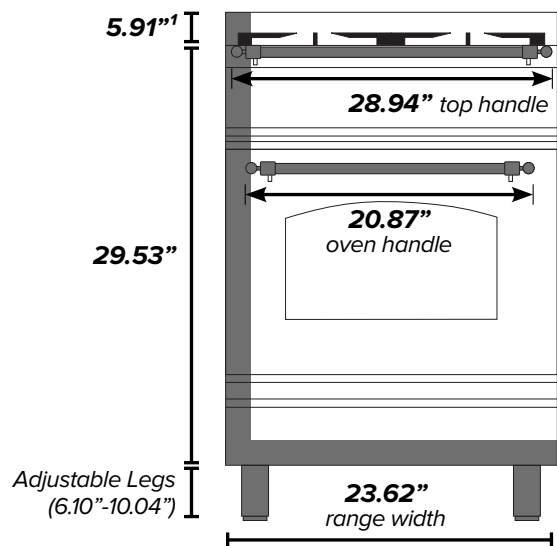

ILVE 24" Nostalgie Dual Fuel Range

Range Front (Oven Exterior)

Range Back

Range Side

¹Backsplash optional. ²Gas connection lies 1 1/2" from back of range. ³Height above floor.

ILVE 24" Nostalgie Dual Fuel Range