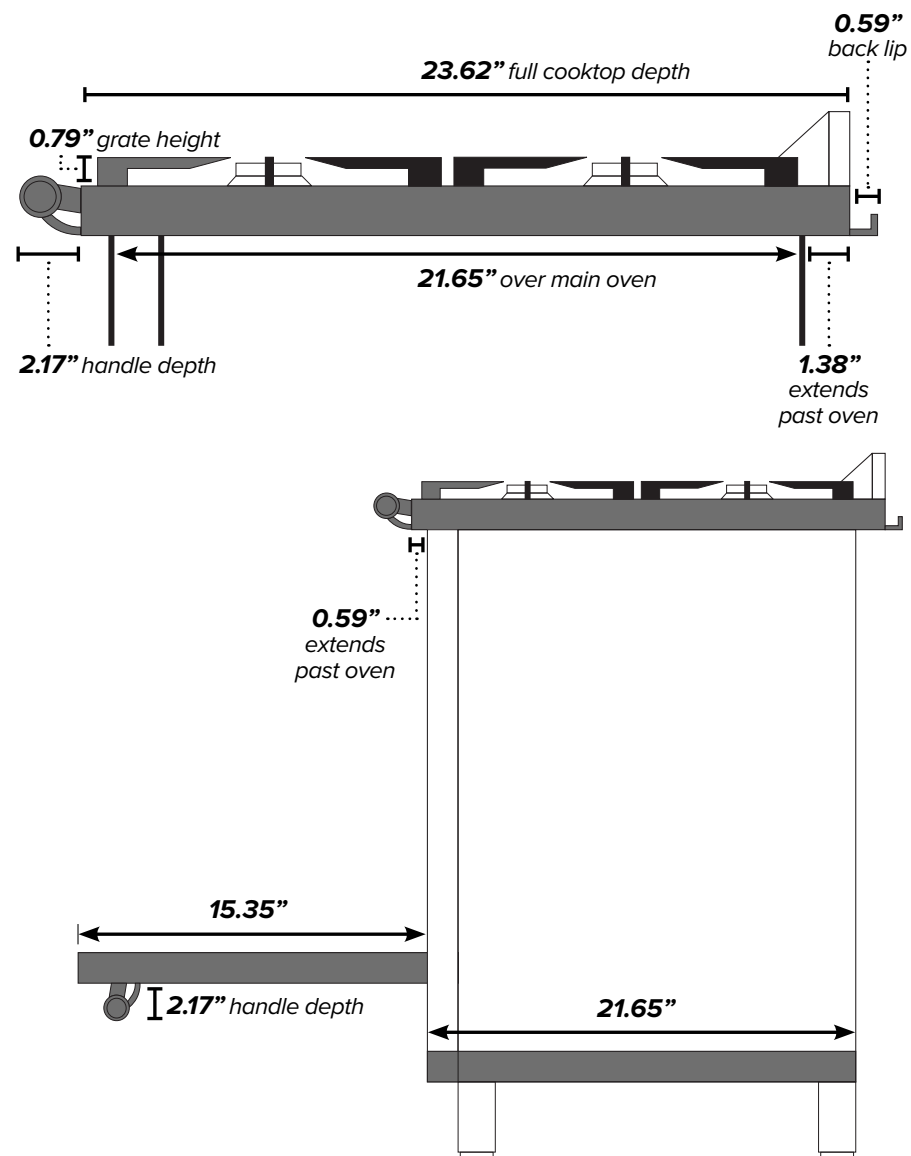

ILVE 24" Nostalgie Dual Fuel Range

Range Front (Oven Exterior)

Range Back

Range Side

¹Backsplash optional. ²Gas connection lies 1 1/2" from back of range. ³Height above floor.

ILVE 24" Nostalgie Dual Fuel Range