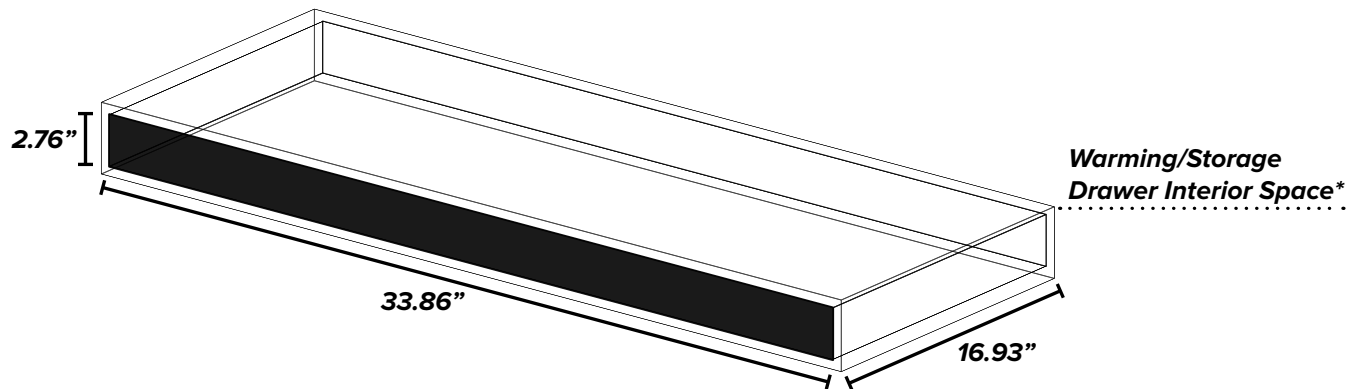

ILVE 40" Majestic Electric Range

Range Front (Oven Exterior)

Range Side

Range Back

¹Backsplash optional. ²Gas connection lies 1 1/2" from back of range. ³Height above floor.

ILVE 40" Majestic Electric Range