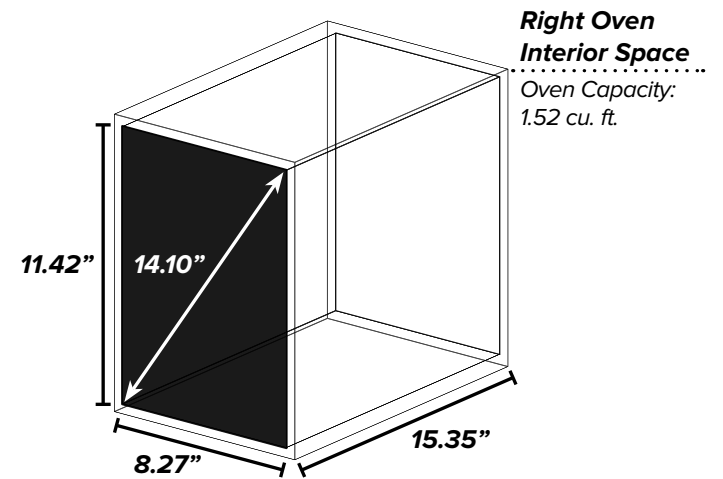

ILVE 40" Majestic Electric Range

Range Front (Oven Exterior)

Range Side

Range Back

¹Backsplash optional. ²Gas connection lies 1 1/2" from back of range. ³Height above floor.

ILVE 40" Majestic Electric Range