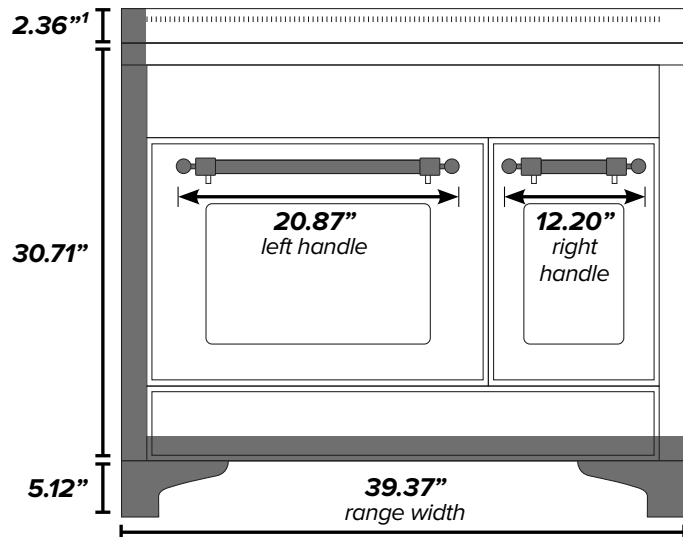

ILVE 40" Majestic Electric Range

Range Front (Oven Exterior)

Range Side

Range Back

¹Backsplash optional. ²Gas connection lies 1 1/2" from back of range. ³Height above floor.

ILVE 40" Majestic Electric Range

*Drawer not available on induction ranges.