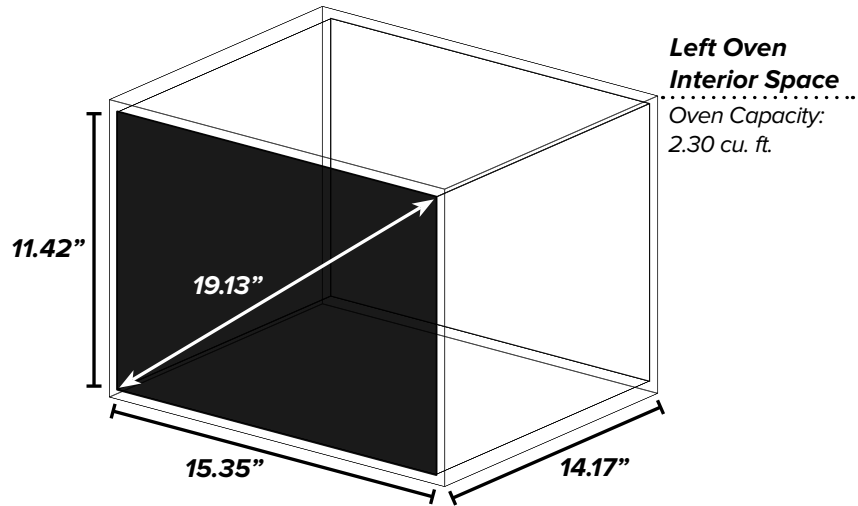

ILVE 40" Majestic Electric Range

Range Front (Oven Exterior)

Range Side

Range Back

¹Backsplash optional. ²Gas connection lies 1 1/2" from back of range. ³Height above floor.

ILVE 40" Majestic Electric Range