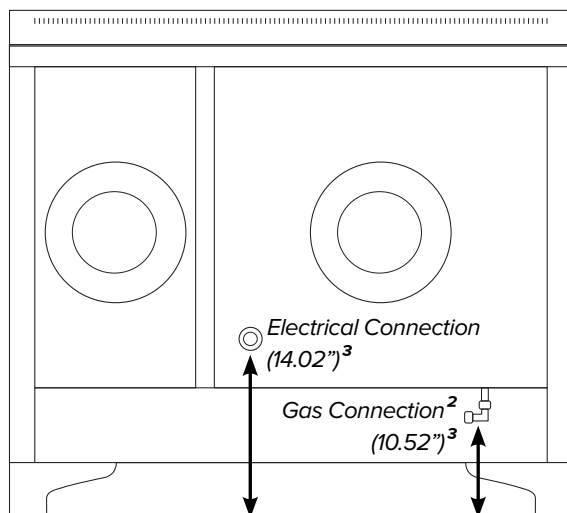

ILVE 40" Majestic Electric Range

Range Front (Oven Exterior)

Range Side

Range Back

¹Backsplash optional. ²Gas connection lies 1 1/2" from back of range. ³Height above floor.

ILVE 40" Majestic Electric Range

*Drawer not available on induction ranges.