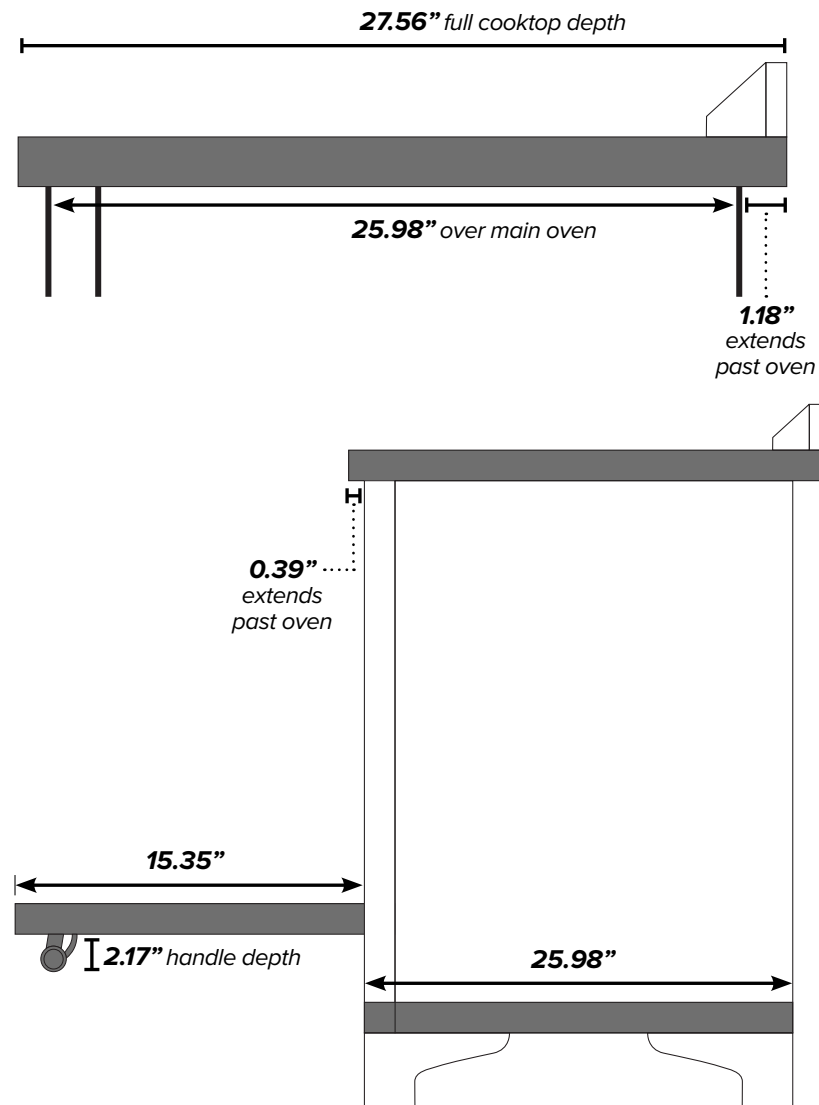

ILVE 40" Majestic Electric Range

Range Front (Oven Exterior)

Range Side

Range Back

¹Backsplash optional. ²Gas connection lies 1 1/2" from back of range. ³Height above floor.

ILVE 40" Majestic Electric Range

*Drawer not available on induction ranges.