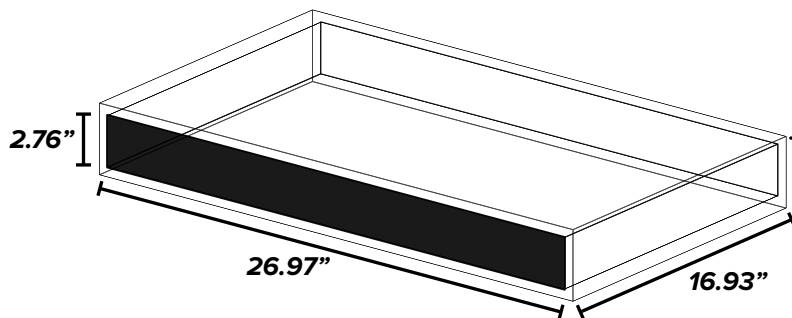

ILVE 36" Majestic Electric Range

Range Front (Oven Exterior)

Range Back

Range Side

¹Backsplash optional. ²Gas connection lies 1 1/2" from back of range. ³Height above floor.

ILVE 36" Majestic Electric Range

*Warming/Storage
Drawer Interior Space**

*Left Oven
Interior Space ..
Oven Capacity:
3.50 cu. ft.*

**Drawer not available on induction ranges.*