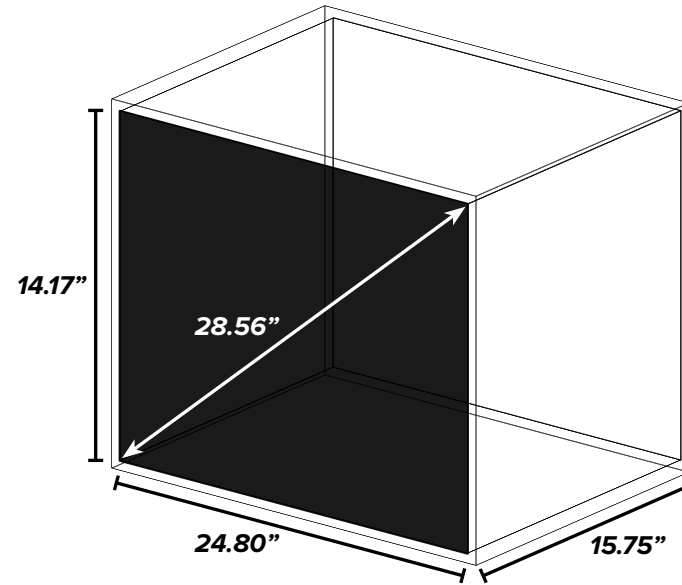

ILVE 36" Majestic Electric Range

Range Front (Oven Exterior)

Range Back

Range Side

¹Backsplash optional. ²Gas connection lies 1 1/2" from back of range. ³Height above floor.

ILVE 36" Majestic Electric Range

*Warming/Storage
Drawer Interior Space**

*Left Oven
Interior Space ..
Oven Capacity:
3.50 cu. ft.*

**Drawer not available on induction ranges.*