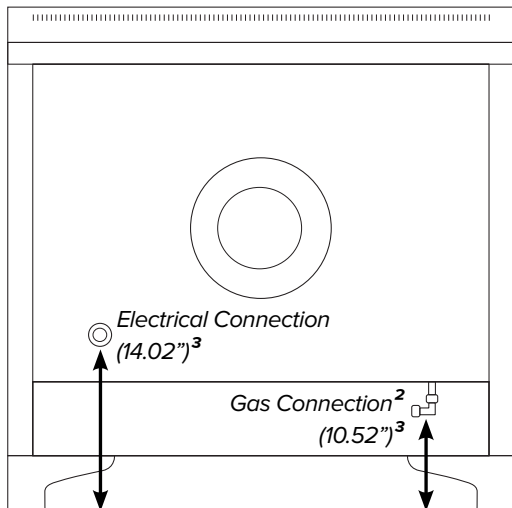

ILVE 36" Majestic Electric Range

Range Front (Oven Exterior)

Range Back

Range Side

¹Backsplash optional. ²Gas connection lies 1 1/2" from back of range. ³Height above floor.

ILVE 36" Majestic Electric Range

*Warming/Storage
Drawer Interior Space**

*Left Oven
Interior Space ..
Oven Capacity:
3.50 cu. ft.*

**Drawer not available on induction ranges.*