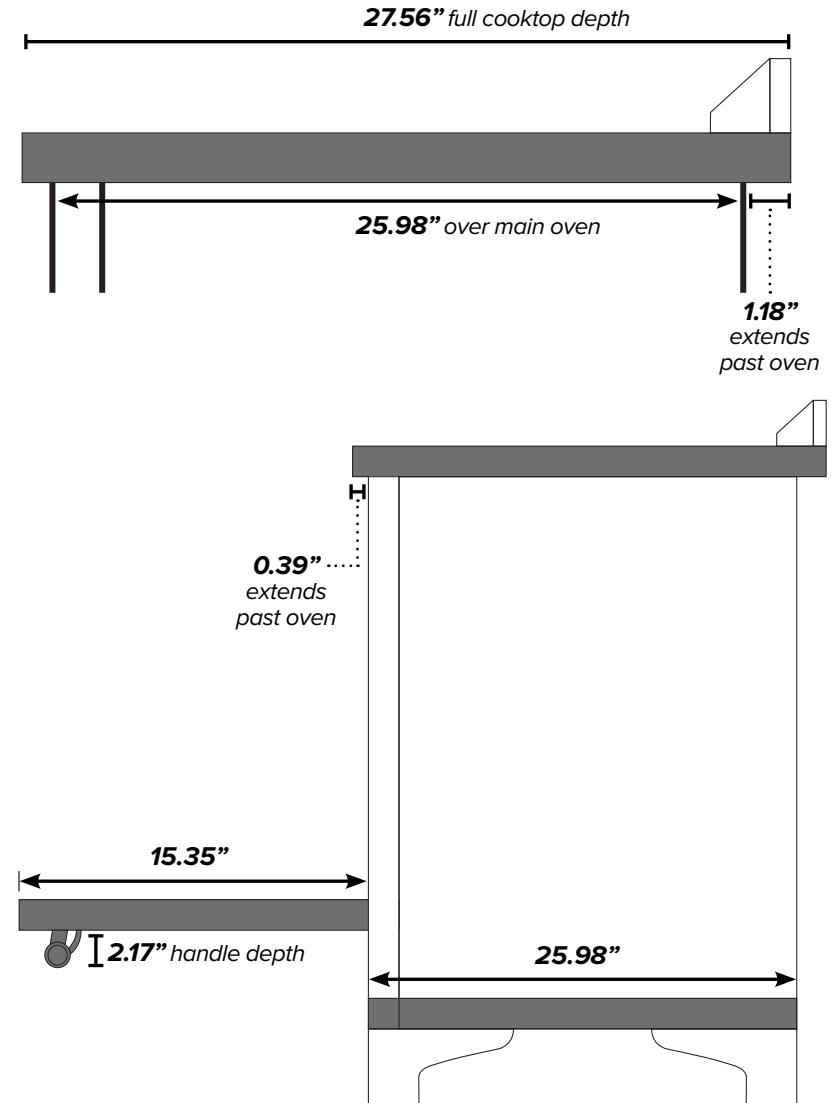

ILVE 36" Majestic Electric Range

Range Front (Oven Exterior)

Range Back

Range Side

¹Backsplash optional. ²Gas connection lies 1 1/2" from back of range. ³Height above floor.

ILVE 36" Majestic Electric Range

*Warming/Storage
Drawer Interior Space**

*Left Oven
Interior Space ..
Oven Capacity:
3.50 cu. ft.*

**Drawer not available on induction ranges.*