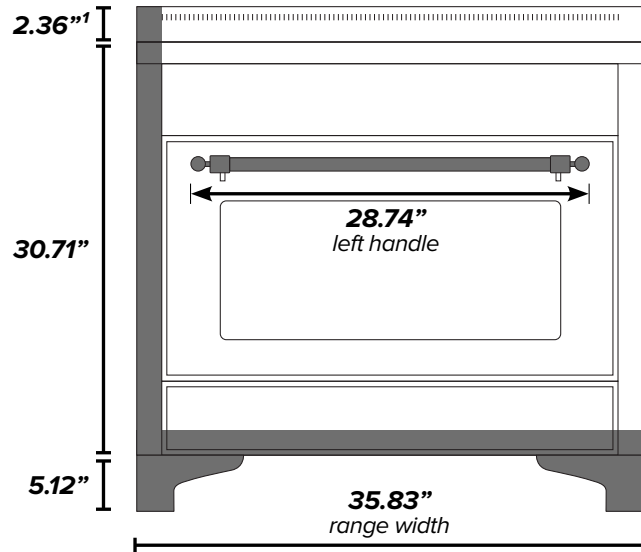

ILVE 36" Majestic Electric Range

Range Front (Oven Exterior)

Range Back

Range Side

¹Backsplash optional. ²Gas connection lies 1 1/2" from back of range. ³Height above floor.

ILVE 36" Majestic Electric Range

*Warming/Storage
Drawer Interior Space**

*Left Oven
Interior Space ..
Oven Capacity:
3.50 cu. ft.*

**Drawer not available on induction ranges.*