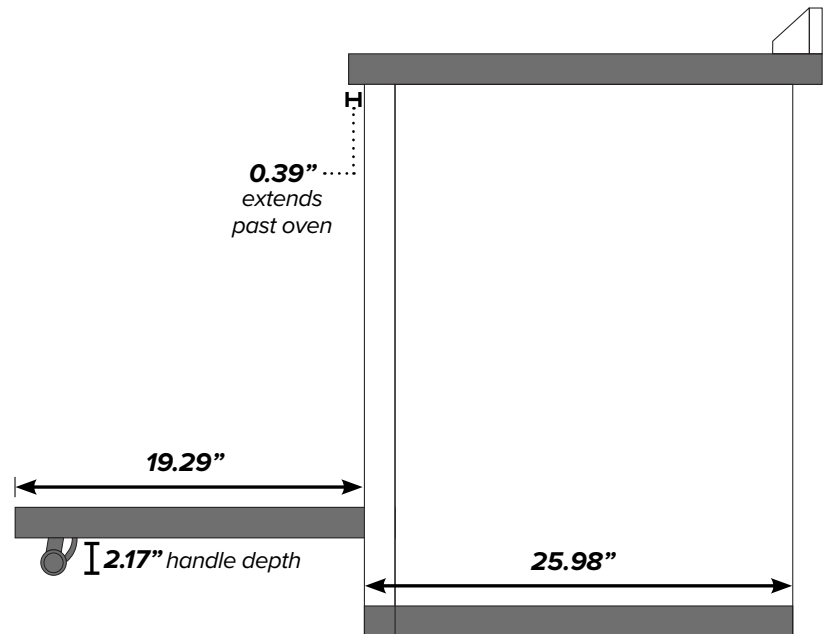

ILVE 30" Majestic Electric Range

Range Front (Oven Exterior)

Range Side

Range Back

¹Backsplash optional. ²Gas connection lies 1 1/2" from back of range. ³Height above floor.

ILVE 30" Majestic Electric Range