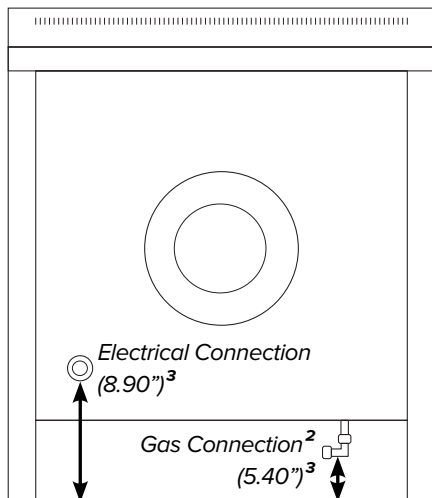

ILVE 30" Majestic Electric Range

Range Front (Oven Exterior)

Range Side

Range Back

¹Backsplash optional. ²Gas connection lies 1 1/2" from back of range. ³Height above floor.

ILVE 30" Majestic Electric Range