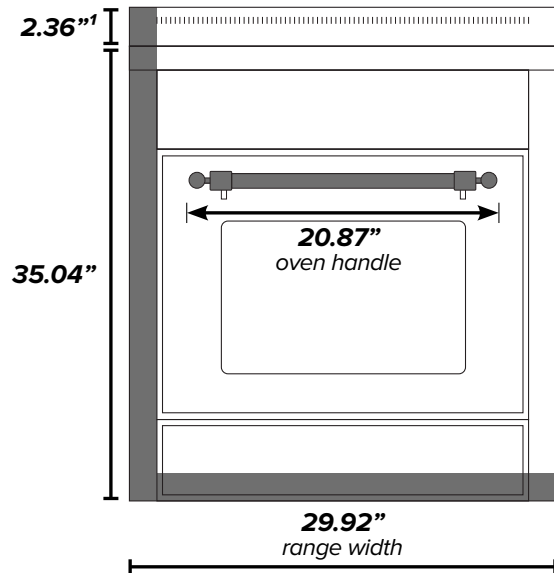

ILVE 30" Majestic Electric Range

Range Front (Oven Exterior)

Range Side

Range Back

¹Backsplash optional. ²Gas connection lies 1 1/2" from back of range. ³Height above floor.

ILVE 30" Majestic Electric Range