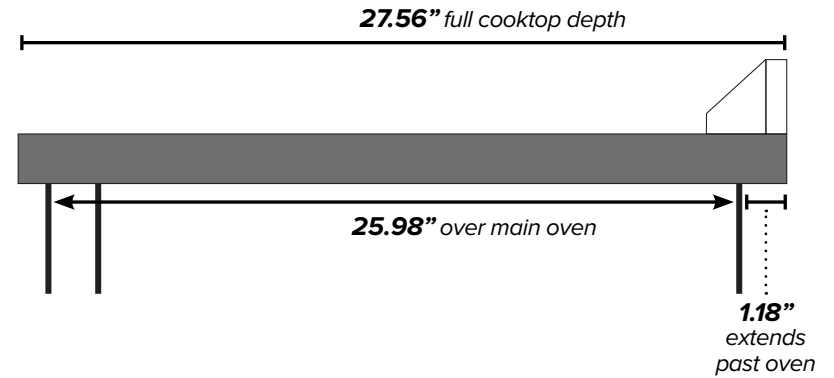

ILVE 30" Majestic Electric Range

Range Front (Oven Exterior)

Range Side

Range Back

¹Backsplash optional. ²Gas connection lies 1 1/2" from back of range. ³Height above floor.

ILVE 30" Majestic Electric Range