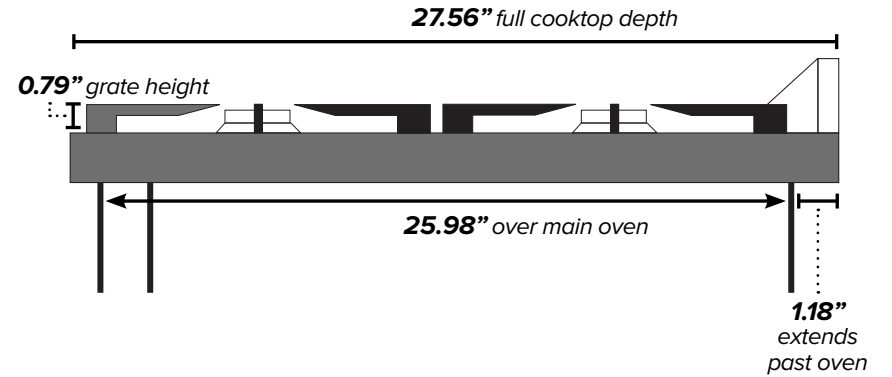

ILVE 48" Majestic Dual Fuel Range

Range Front (Oven Exterior)

Range Side

Range Back

¹Backsplash optional.

²Gas connection lies 1 1/2" from back of range.

³Height above floor.

ILVE 48" Majestic Dual Fuel Range

*Drawer not available on induction ranges.