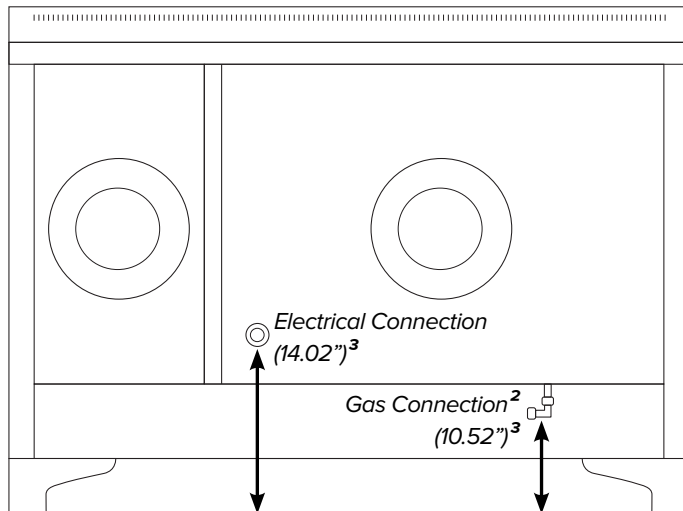

ILVE 48" Majestic Dual Fuel Range

Range Front (Oven Exterior)

Range Side

Range Back

¹Backsplash optional.

²Gas connection lies 1 1/2" from back of range.

³Height above floor.

ILVE 48" Majestic Dual Fuel Range

*Drawer not available on induction ranges.