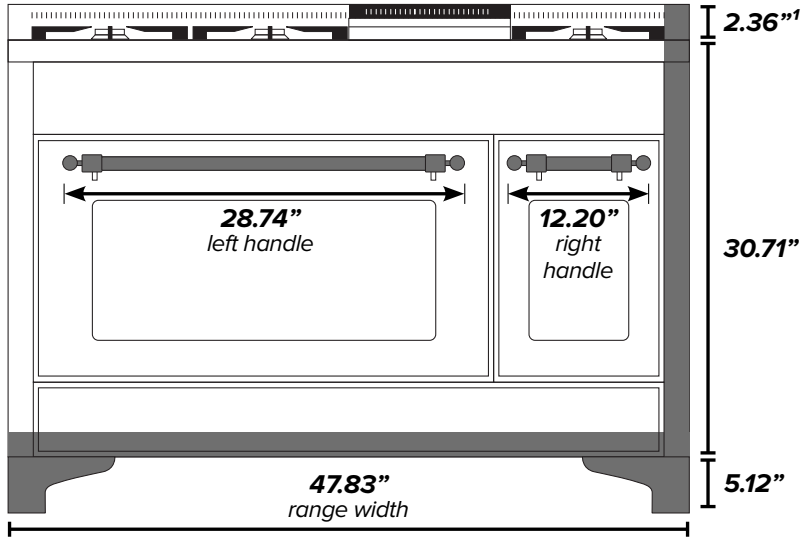

ILVE 48" Majestic Dual Fuel Range

Range Front (Oven Exterior)

Range Side

Range Back

¹Backsplash optional.

²Gas connection lies 1 1/2" from back of range.

³Height above floor.

ILVE 48" Majestic Dual Fuel Range

*Drawer not available on induction ranges.