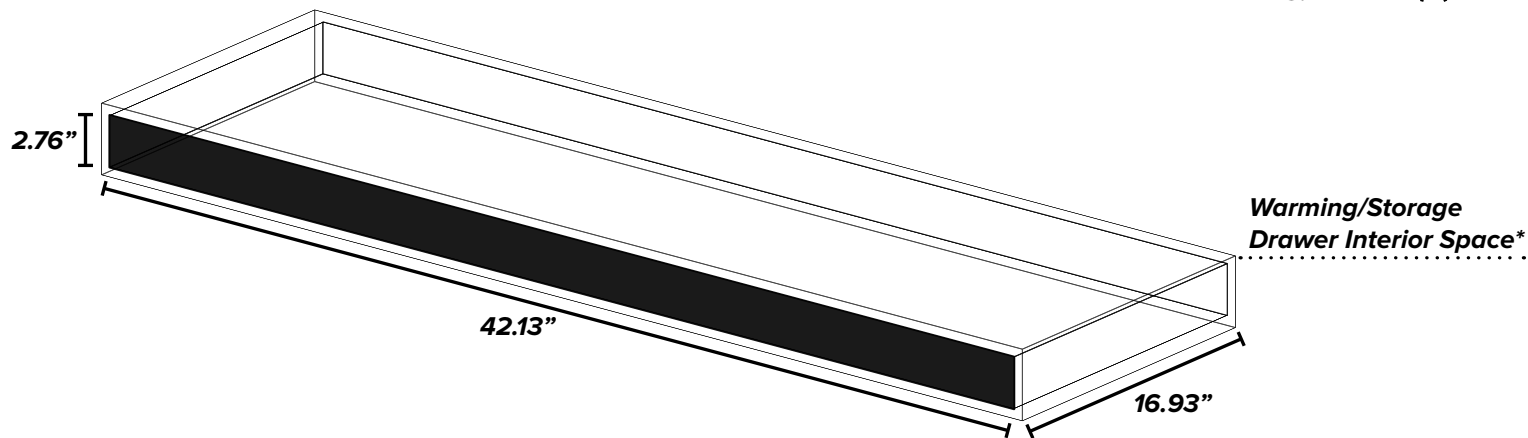

ILVE 48" Majestic Dual Fuel Range

Range Front (Oven Exterior)

Range Side

Range Back

¹Backsplash optional.

²Gas connection lies 1 1/2" from back of range.

³Height above floor.

ILVE 48" Majestic Dual Fuel Range