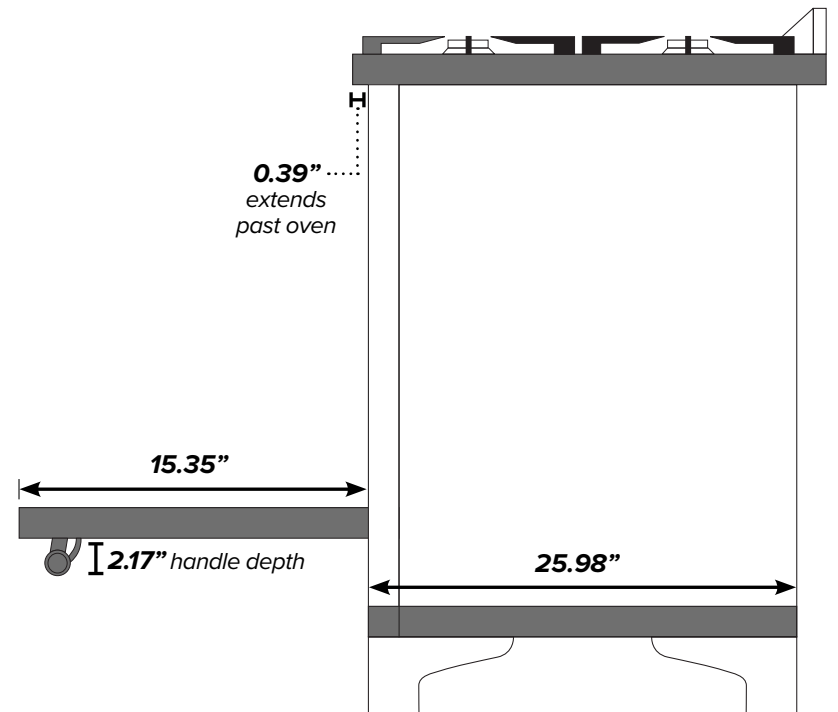

ILVE 48" Majestic Dual Fuel Range

Range Front (Oven Exterior)

Range Side

Range Back

¹Backsplash optional.

²Gas connection lies 1 1/2" from back of range.

³Height above floor.

ILVE 48" Majestic Dual Fuel Range

*Drawer not available on induction ranges.