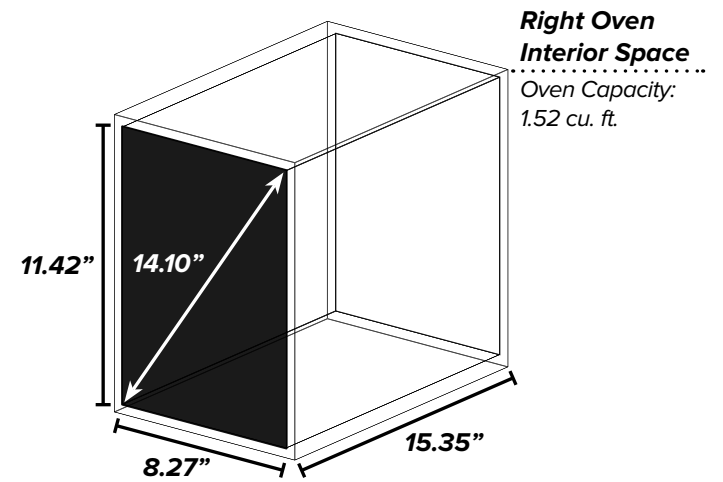

ILVE 48" Majestic Dual Fuel Range

Range Front (Oven Exterior)

Range Side

Range Back

¹Backsplash optional.

²Gas connection lies 1 1/2" from back of range.

³Height above floor.

ILVE 48" Majestic Dual Fuel Range