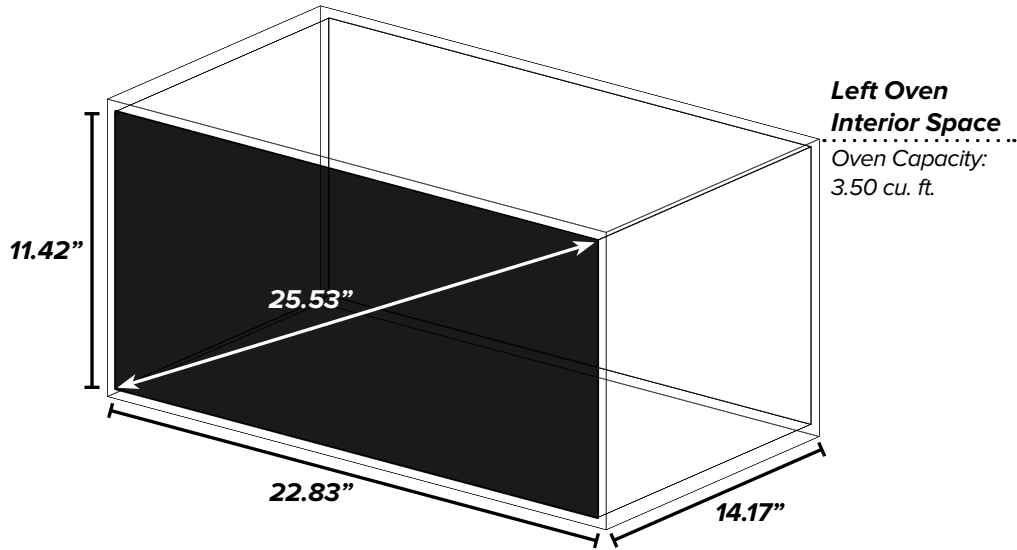

ILVE 48" Majestic Dual Fuel Range

Range Front (Oven Exterior)

Range Side

Range Back

¹Backsplash optional.

²Gas connection lies 1 1/2" from back of range.

³Height above floor.

ILVE 48" Majestic Dual Fuel Range