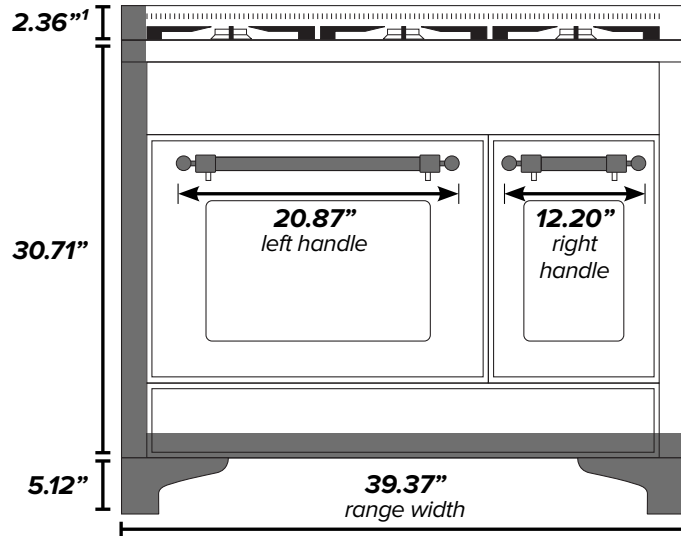

ILVE 40" Majestic Dual Fuel Range

Range Front (Oven Exterior)

Range Side

Range Back

¹Backsplash optional.

²Gas connection lies 1 1/2" from back of range.

³Height above floor.

ILVE 40" Majestic Dual Fuel Range

*Drawer not available on induction ranges.