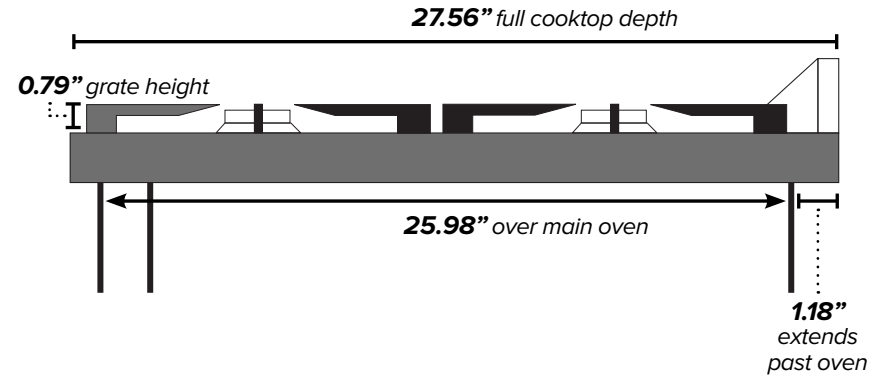

ILVE 40" Majestic Dual Fuel Range

Range Front (Oven Exterior)

Range Side

Range Back

¹Backsplash optional.

²Gas connection lies 1 1/2" from back of range.

³Height above floor.

ILVE 40" Majestic Dual Fuel Range

*Drawer not available on induction ranges.