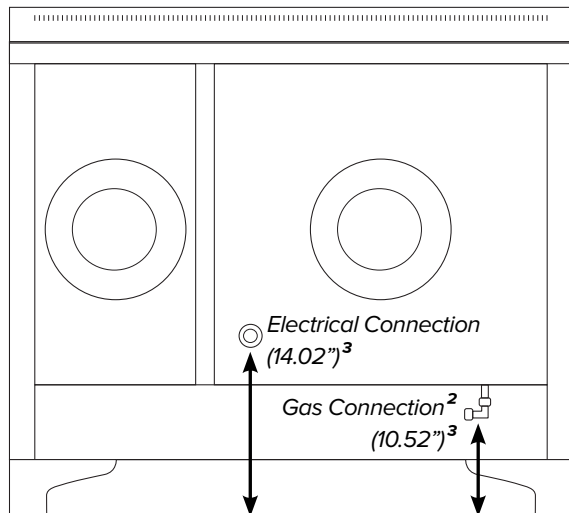

ILVE 40" Majestic Dual Fuel Range

Range Front (Oven Exterior)

Range Side

Range Back

¹Backsplash optional.

²Gas connection lies 1 1/2" from back of range.

³Height above floor.

ILVE 40" Majestic Dual Fuel Range

*Drawer not available on induction ranges.