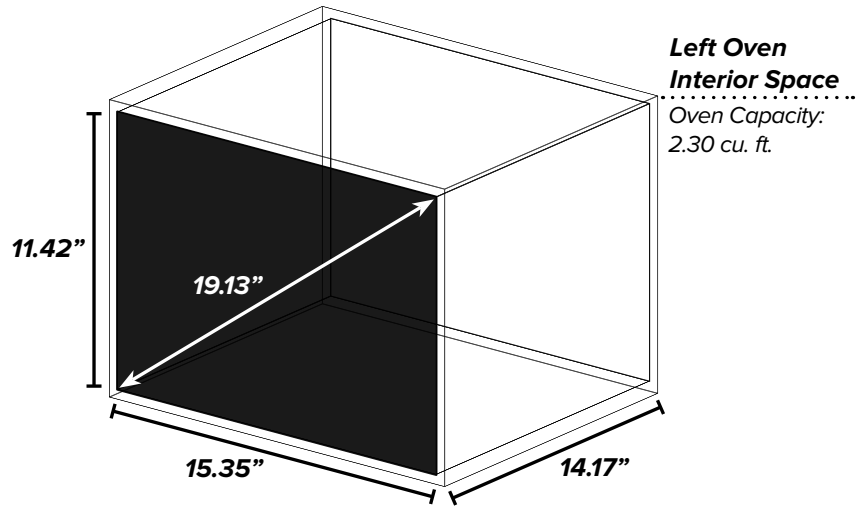

ILVE 40" Majestic Dual Fuel Range

Range Front (Oven Exterior)

Range Side

Range Back

¹Backsplash optional.

²Gas connection lies 1 1/2" from back of range.

³Height above floor.

ILVE 40" Majestic Dual Fuel Range