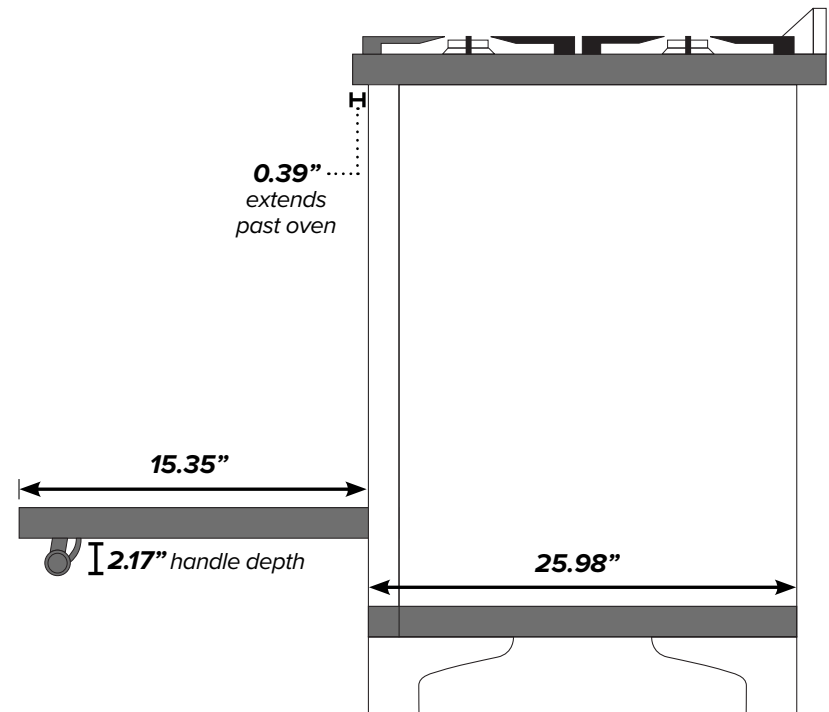

ILVE 40" Majestic Dual Fuel Range

Range Front (Oven Exterior)

Range Side

Range Back

¹Backsplash optional.

²Gas connection lies 1 1/2" from back of range.

³Height above floor.

ILVE 40" Majestic Dual Fuel Range

*Drawer not available on induction ranges.