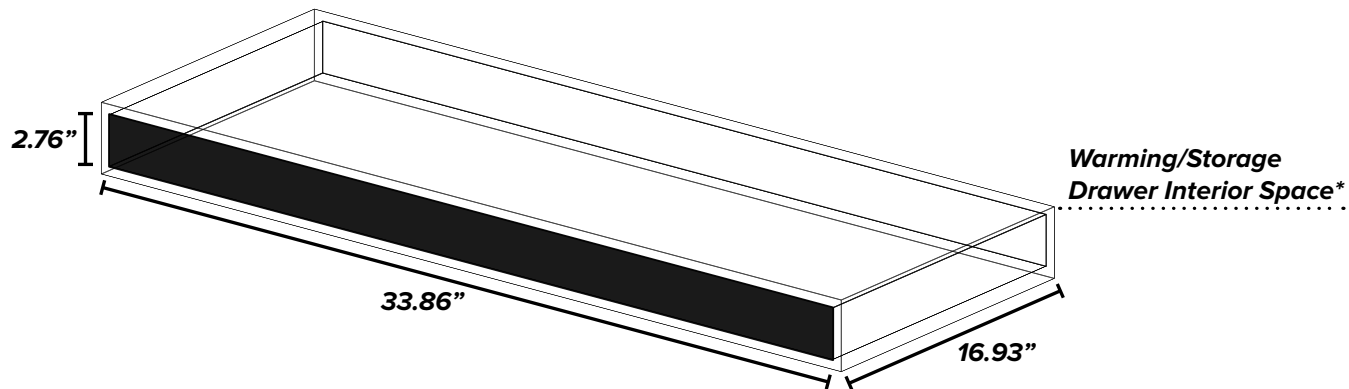

ILVE 40" Majestic Dual Fuel Range

Range Front (Oven Exterior)

Range Side

Range Back

¹Backsplash optional.

²Gas connection lies 1 1/2" from back of range.

³Height above floor.

ILVE 40" Majestic Dual Fuel Range