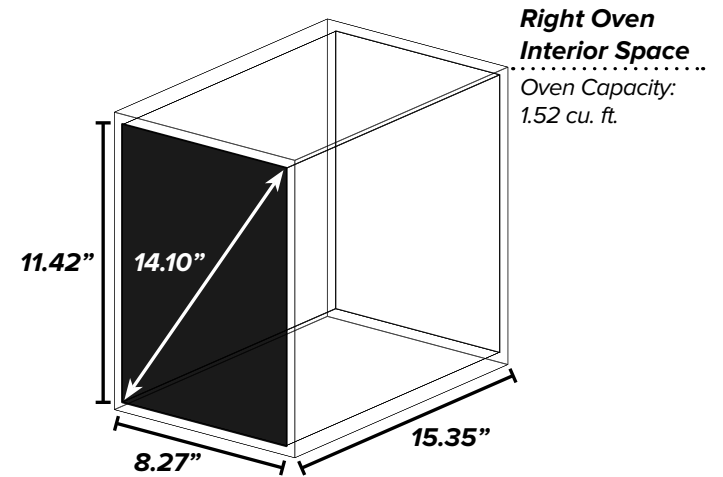

ILVE 40" Majestic Dual Fuel Range

Range Front (Oven Exterior)

Range Side

Range Back

¹Backsplash optional.

²Gas connection lies 1 1/2" from back of range.

³Height above floor.

ILVE 40" Majestic Dual Fuel Range