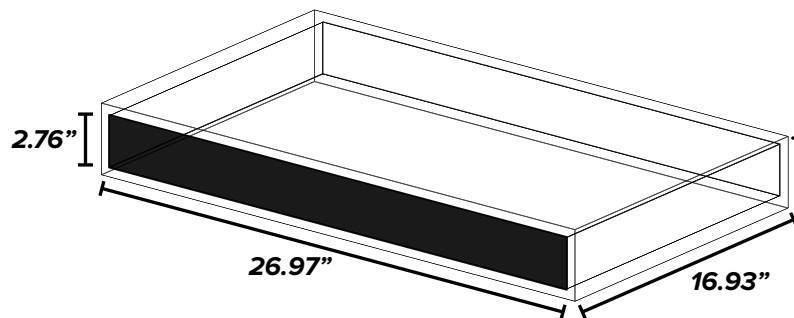

ILVE 36" Majestic Dual Fuel Range

Range Front (Oven Exterior)

Range Back

Range Side

¹Backsplash optional. ²Gas connection lies 1 1/2" from back of range. ³Height above floor.

ILVE 36" Majestic Dual Fuel Range

Warming/Storage
Drawer Interior Space*

Left Oven
Interior Space
Oven Capacity:
3.50 cu. ft.

*Drawer not available on induction ranges.