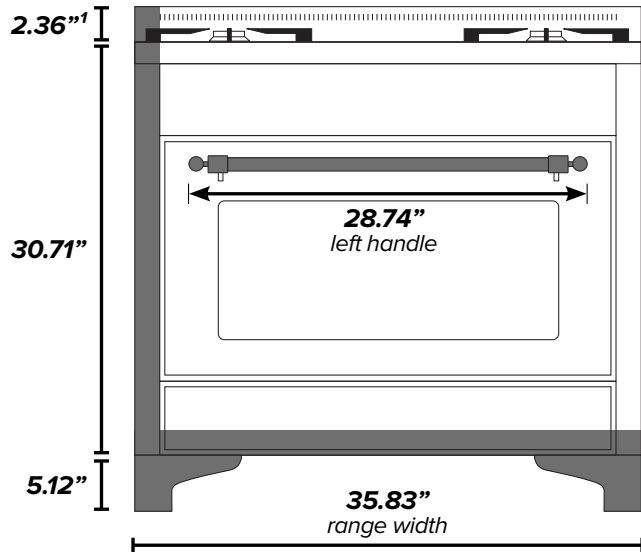

ILVE 36" Majestic Dual Fuel Range

Range Front (Oven Exterior)

Range Back

Range Side

¹Backsplash optional. ²Gas connection lies 1 1/2" from back of range. ³Height above floor.

ILVE 36" Majestic Dual Fuel Range

Warming/Storage
Drawer Interior Space*

Left Oven
Interior Space
Oven Capacity:
3.50 cu. ft.

*Drawer not available on induction ranges.