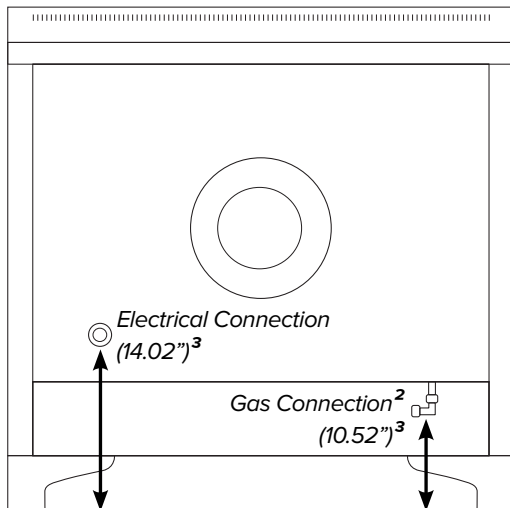

ILVE 36" Majestic Dual Fuel Range

Range Front (Oven Exterior)

Range Back

Range Side

¹Backsplash optional. ²Gas connection lies 1 1/2" from back of range. ³Height above floor.

ILVE 36" Majestic Dual Fuel Range

Warming/Storage
Drawer Interior Space*

Left Oven
Interior Space
Oven Capacity:
3.50 cu. ft.

*Drawer not available on induction ranges.