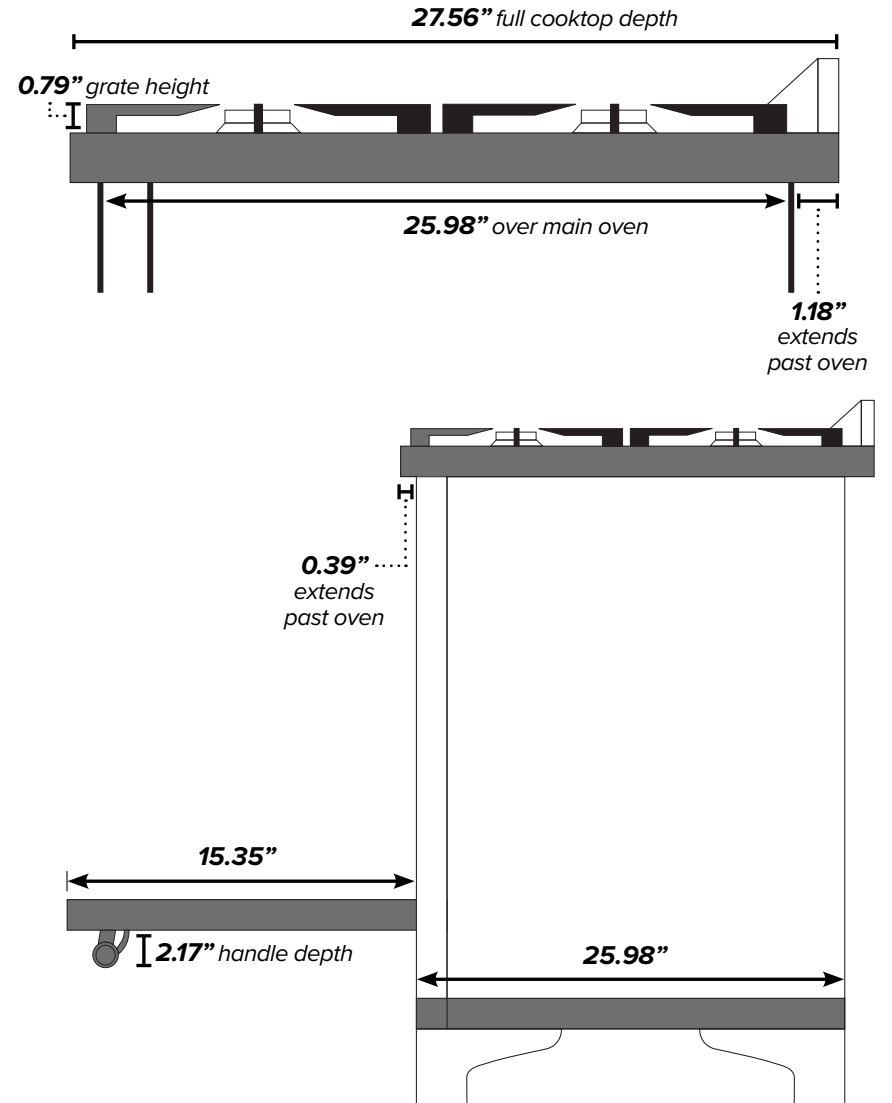

ILVE 36" Majestic Dual Fuel Range

Range Front (Oven Exterior)

Range Back

Range Side

¹Backsplash optional. ²Gas connection lies 1 1/2" from back of range. ³Height above floor.

ILVE 36" Majestic Dual Fuel Range

Warming/Storage
Drawer Interior Space*

Left Oven
Interior Space
Oven Capacity:
3.50 cu. ft.

*Drawer not available on induction ranges.