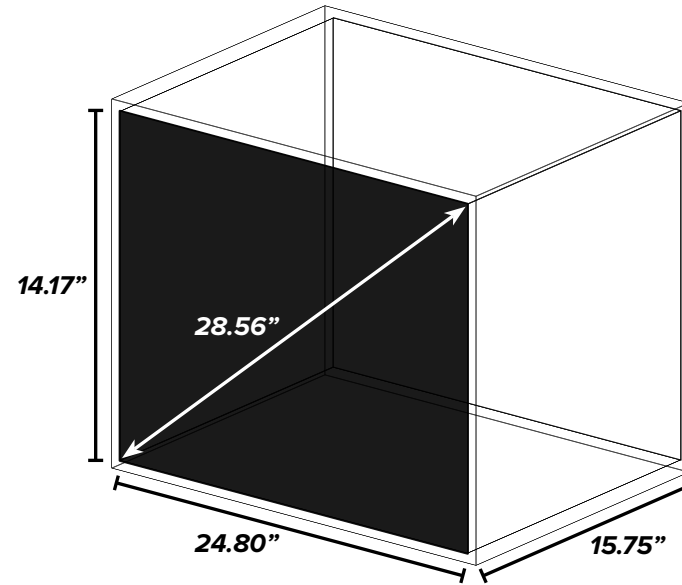

ILVE 36" Majestic Dual Fuel Range

Range Front (Oven Exterior)

Range Back

Range Side

¹Backsplash optional. ²Gas connection lies 1 1/2" from back of range. ³Height above floor.

ILVE 36" Majestic Dual Fuel Range

Warming/Storage
Drawer Interior Space*

Left Oven
Interior Space
Oven Capacity:
3.50 cu. ft.

*Drawer not available on induction ranges.