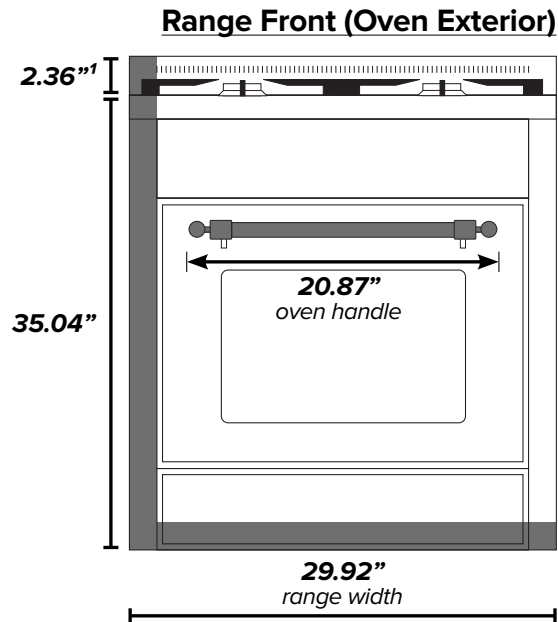

ILVE 30" Majestic Dual Fuel Range

¹Backsplash optional. ²Gas connection lies 1 1/2" from back of range. ³Height above floor.

ILVE 30" Majestic Dual Fuel Range