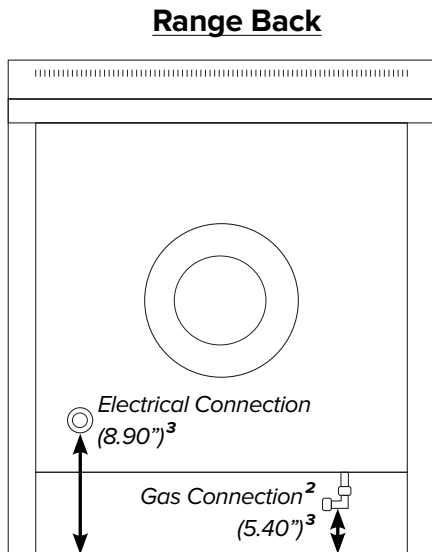

ILVE 30" Majestic Dual Fuel Range

¹Backsplash optional. ²Gas connection lies 1 1/2" from back of range. ³Height above floor.

ILVE 30" Majestic Dual Fuel Range