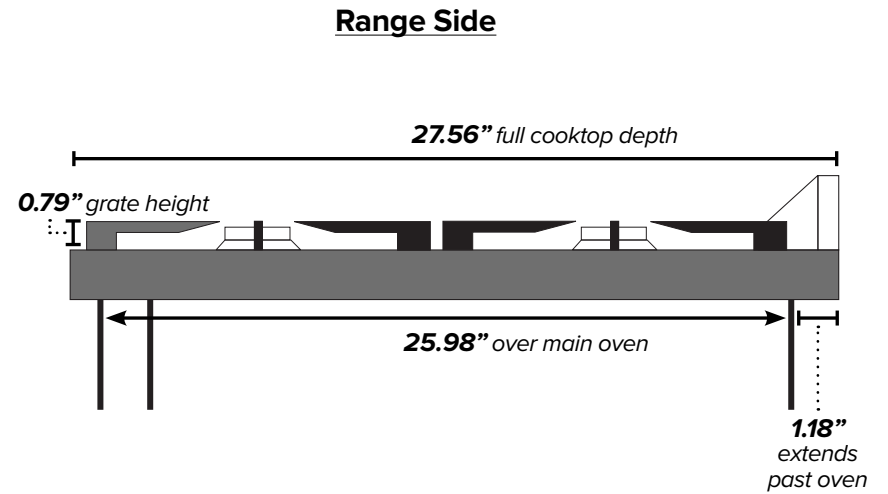

ILVE 30" Majestic Dual Fuel Range

¹Backsplash optional. ²Gas connection lies 1 1/2" from back of range. ³Height above floor.

ILVE 30" Majestic Dual Fuel Range