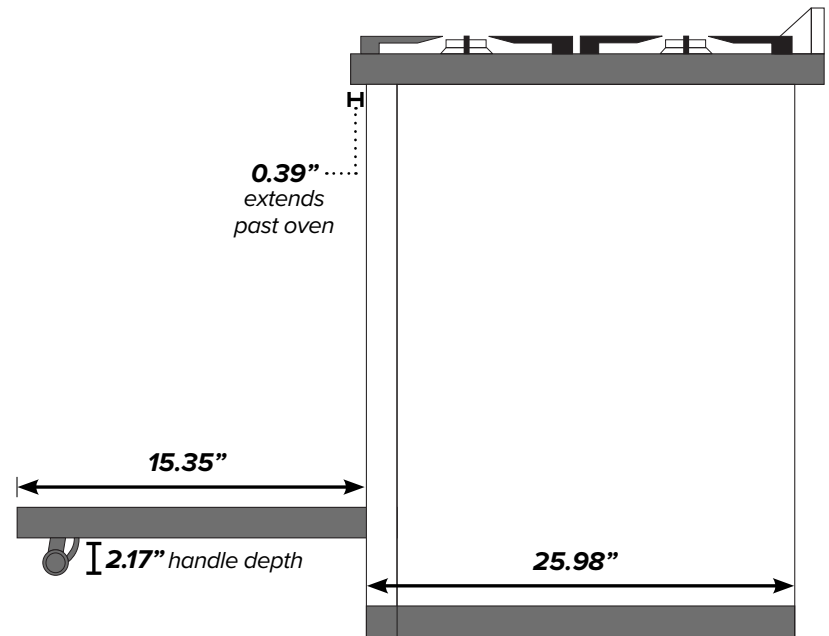

ILVE 30" Majestic Dual Fuel Range

¹Backsplash optional. ²Gas connection lies 1 1/2" from back of range. ³Height above floor.

ILVE 30" Majestic Dual Fuel Range