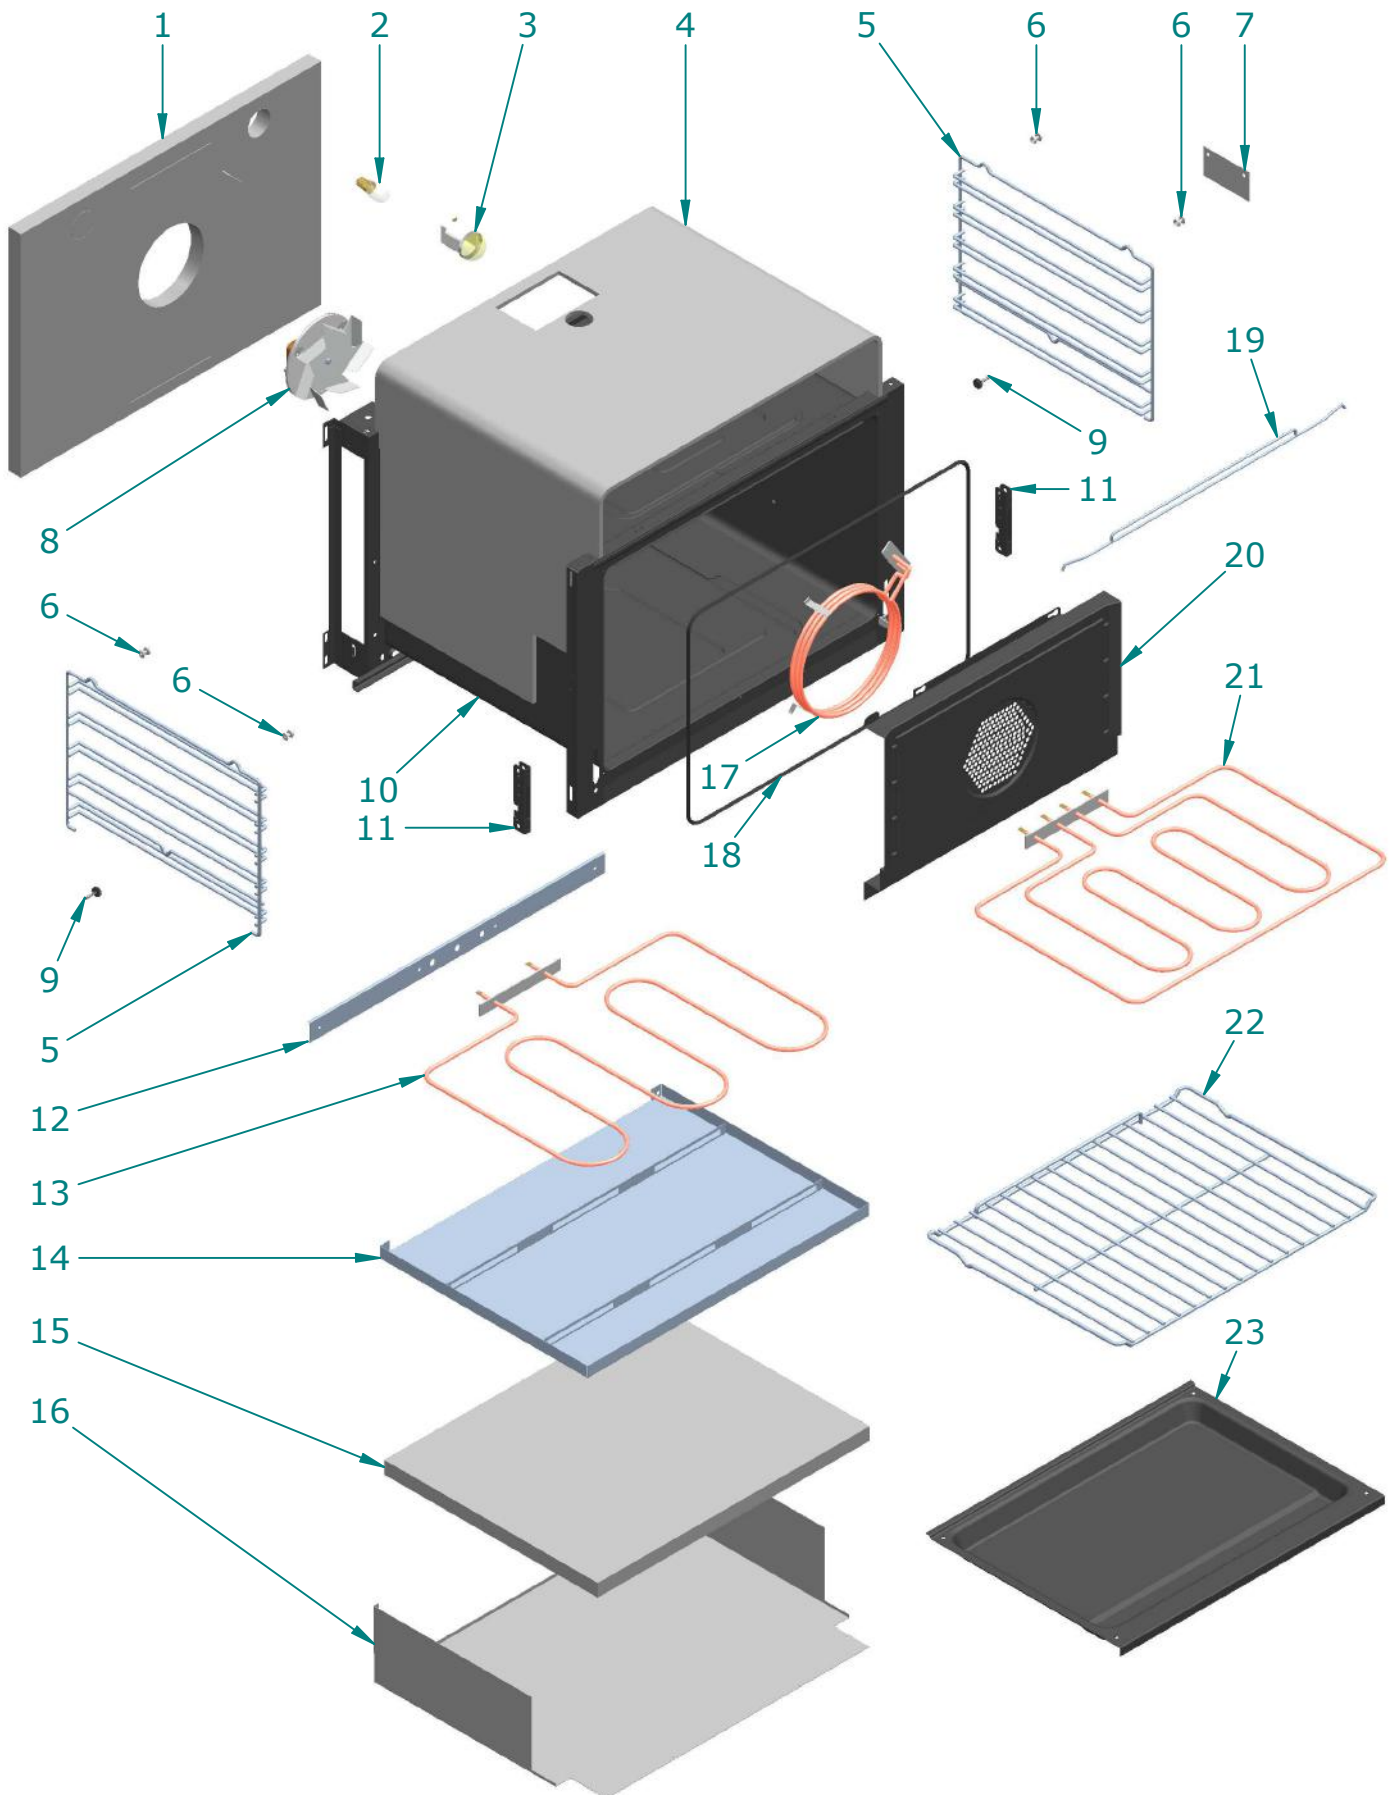

UP_I76MP

26/04/2012

<i>dis.</i>	<i>cod.</i>	<i>descrizione</i>	<i>description</i>
1	A/108/23	LANA DI VETRO SCHIENA FORNO 70 MULTAGU 80/20	FIBERGLASS OVEN BACK 70 MULT
2	A/106/00	LAMPADA FORNO 110V	OVEN LIGHT 110V
3	A/436/02	PORTAL+LAMPADA 110V	OVEN LAMP HOLDER
4	A/108/25	LANA DI VETRO MANTELLO 700	FIBERGLASS MANTLE 700
5	A/092/43	GRIGLIA LAT FORNO MUFF CHIUSA 5 COR	OVEN SIDE GRILL
6	A/482/12	SUPPORTO GRIGLIA LAT. (FORNO)	GRILL SIDE SUPPORT (OVEN)
7	S/031/07	COPRIFORO GIRARROSTO LATERALE	
8	G/406/23	MOTOVENTILATORE COMPL 120V 60HZ UL	COMPLETE FAN 120V
9	A/602/03	VITE ZIGR FERMAGR LAT MUFF CHIUSA	KNURLED SCREW SIDE GRILLS STOPPING
10	S/162/35/14	MUFFOLA 70 MULTIF CH NERO	70 CM OVEN MUFFLE
11	A/468/04	RULLINO+PORTARULL CERN TN (FARING)	RULLER
12	S/118/27	FERMARES INF FO 70/80/90 MUFF CH	HEAT ELEMENT STOP
13	A/458/72	RESIST 1500W 230V SUOLA 900 NIP VDE UL	BOTTOM RESISTANCE W1500 V230
14	S/206/32	PORTARES INF FO 70 MUFF CH	RESISTANCE HOLDER
15	A/108/21	LANA DI VETRO FONDO 700 AGU 80/20	FIBERGLASS BOTTOM 700
16	S/228/09	SOTTOFONDO FORNO 70 MUFF CH	ELECTRIC OVEN BOTTOM
17	A/458/34	RESIST 2400W 230V CIRCOLARE NIP VDE UL	CIRCULAR RESISTANCE W2400 V230
18	A/094/78	GUARN MUFF MATR 09154/A 700 CHIUSA	700 OVEN GASKET
19	A/438/01	SUPPORTO RESIST SUP 700	RESISTANCE SUPPORT 700
20	S/038/08	COPRIVENTOLA 700 SMALTATO	FAN COVER 700 ENAMELLED
21	A/458/38	RESIST 3100W 230V CIE+GRILL 900 NIP VDE UL	TOP/GRILL RESISTANCE W900/2200 V230
22	A/095/28	GRIGLIA FORNO 70 RINFORZATA USA	OVEN GRILL 70
23	S/146/20	LECCARDA 70 NERO	ENAMELLED DRIPPING PAN 70

%{Titolo}