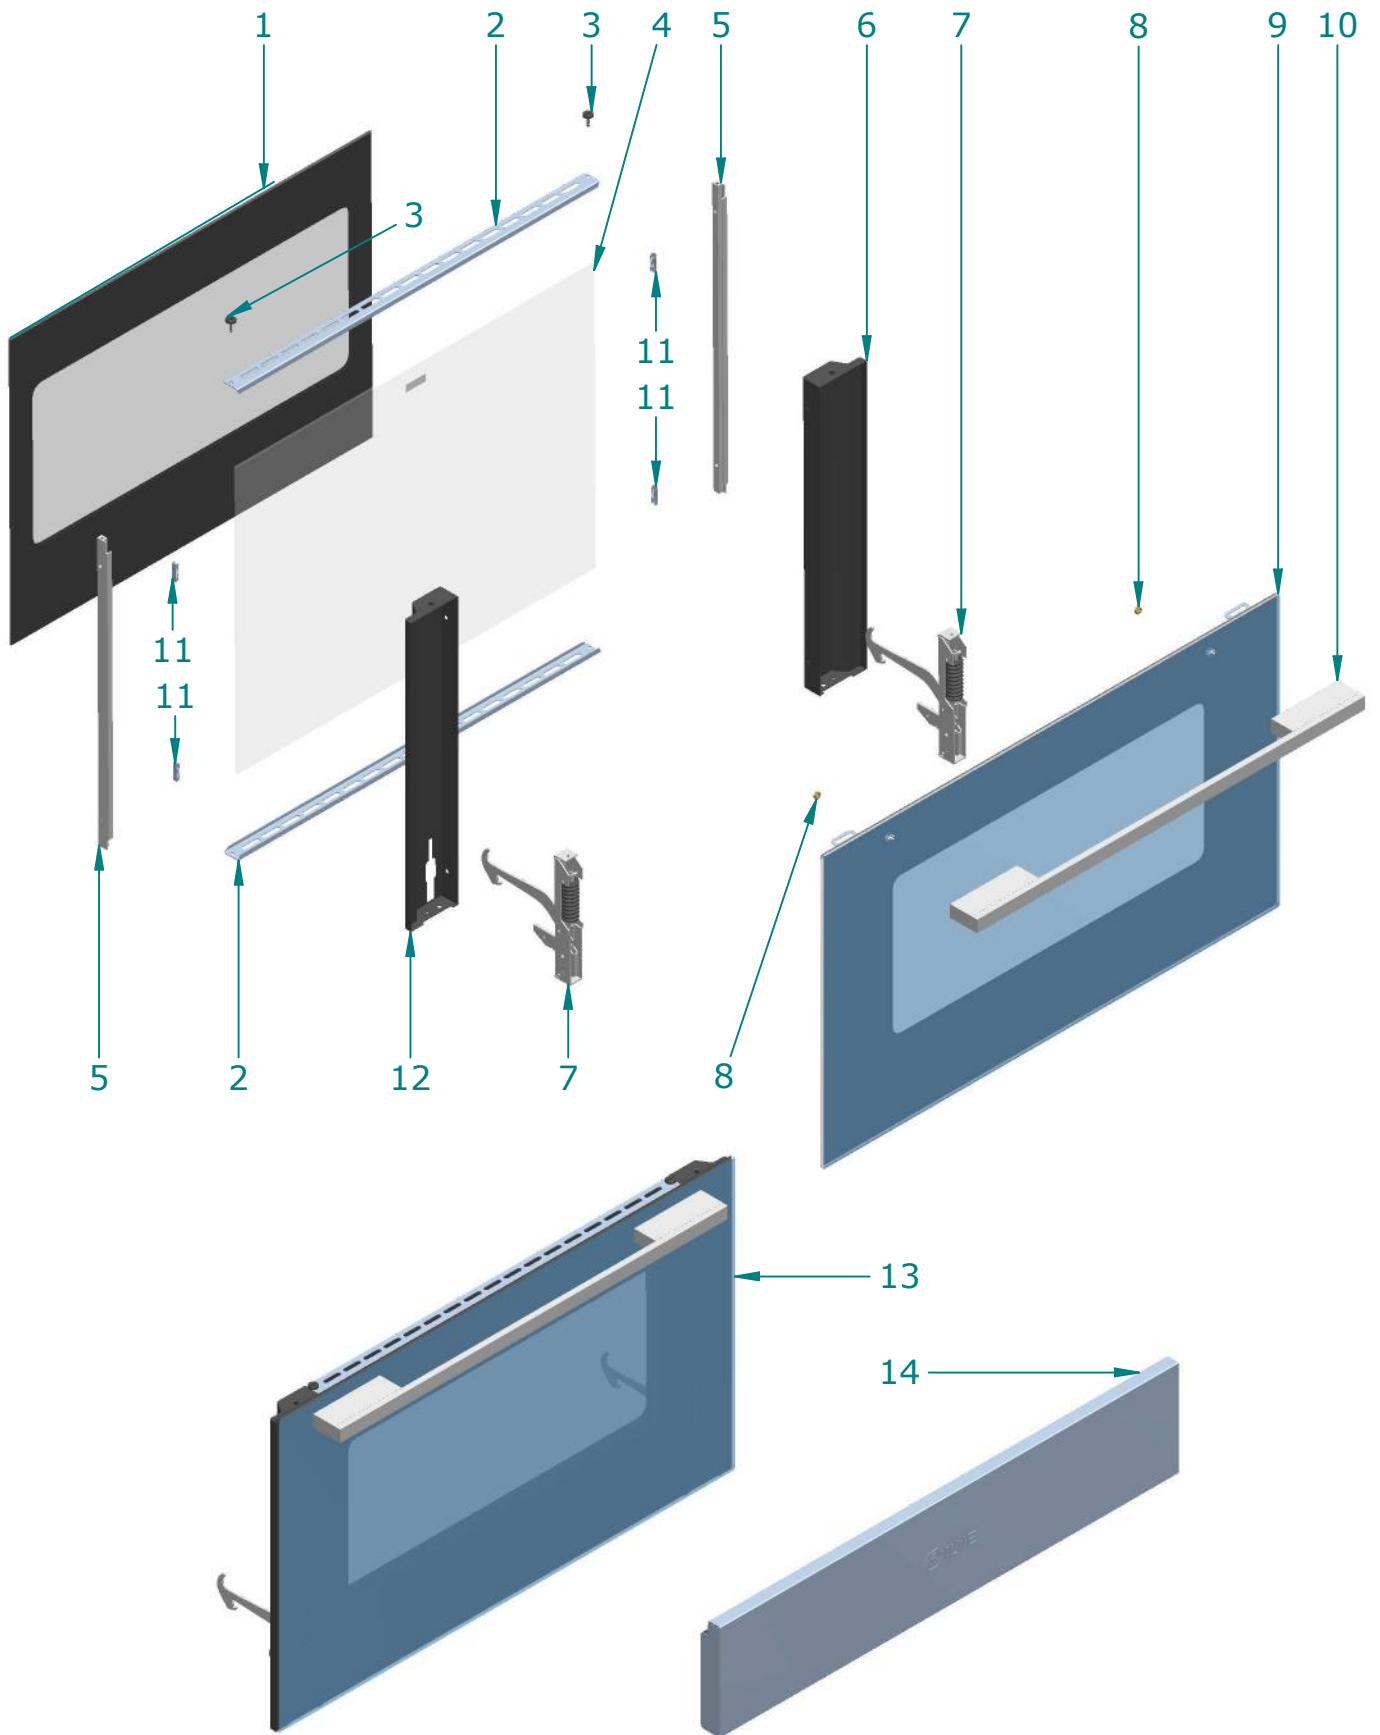

UP_I76MP

26/04/2012

<i>dis.</i>	<i>cod.</i>	<i>descrizione</i>	<i>description</i>
1	A/504/84/96	VETRO INTERNO PORTA 70 TR VETRO	INSIDE 70CM DOOR GLASS
2	S/120/13/08	FERMAVETRO PO 70 TR VETRO USA INOX	GLASS STOP
3	A/602/02	VITE ZIGR FERMAV/FERMAGR LAT FORNO	KNURLED SCREW FOR HOLDING GLASS /SIDE GRILLS FO.
4	A/504/84/97	VETRO INTERM PORTA 70 TR VETRO	INTERMEDIATE 70CM DOOR GLASS
5	A/445/23	PROFILO GUIDA TRIPLO VETRO PORTA	PROFILE
6	S/022/28/14	CONTROPORTA FO 600/800 LAT DX NERO	RIGHT INSIDE DOOR FOR 60/80 OVEN
7	A/028/45	CERNIERA POR FO 90 3V (FARINGOSI)	3 GLASSES 90CM OVEN DOOR HINGE
8	A/065/01	DISTANZIALE OT H=3 MANIGLIA PORTA	BRASS SPACER FOR HANDLE
9	G/505/70/26	VETRO+SQ 70 3V VETROSP	OVEN DOOR GLASS / MIRROR
10	A/116/67/08	MANIGLIONE SUPP RETT l=480 L=580 OXINOX	ALLUMINIUM HANDLE
11	A/402/13	MOLLA (CLIP FISSAGGIO) VETRO INTERMEDIO	SPRING
12	S/022/29/14	CONTROPORTA FO 600/800 LAT SX NERO	LEFT INSIDE DOOR FOR 60/80 OVEN
13	UG/815/26	PORTA COMPL 3V UPSI76 SPECCHIO USA	TRIPLE GLASS 70 CM DOOR / MIRROR
14	G/127/08	FRONTALE COMPL CASS UPL76 INOX	UPL76 DRAWER FRONT / ST ST

%{Titolo