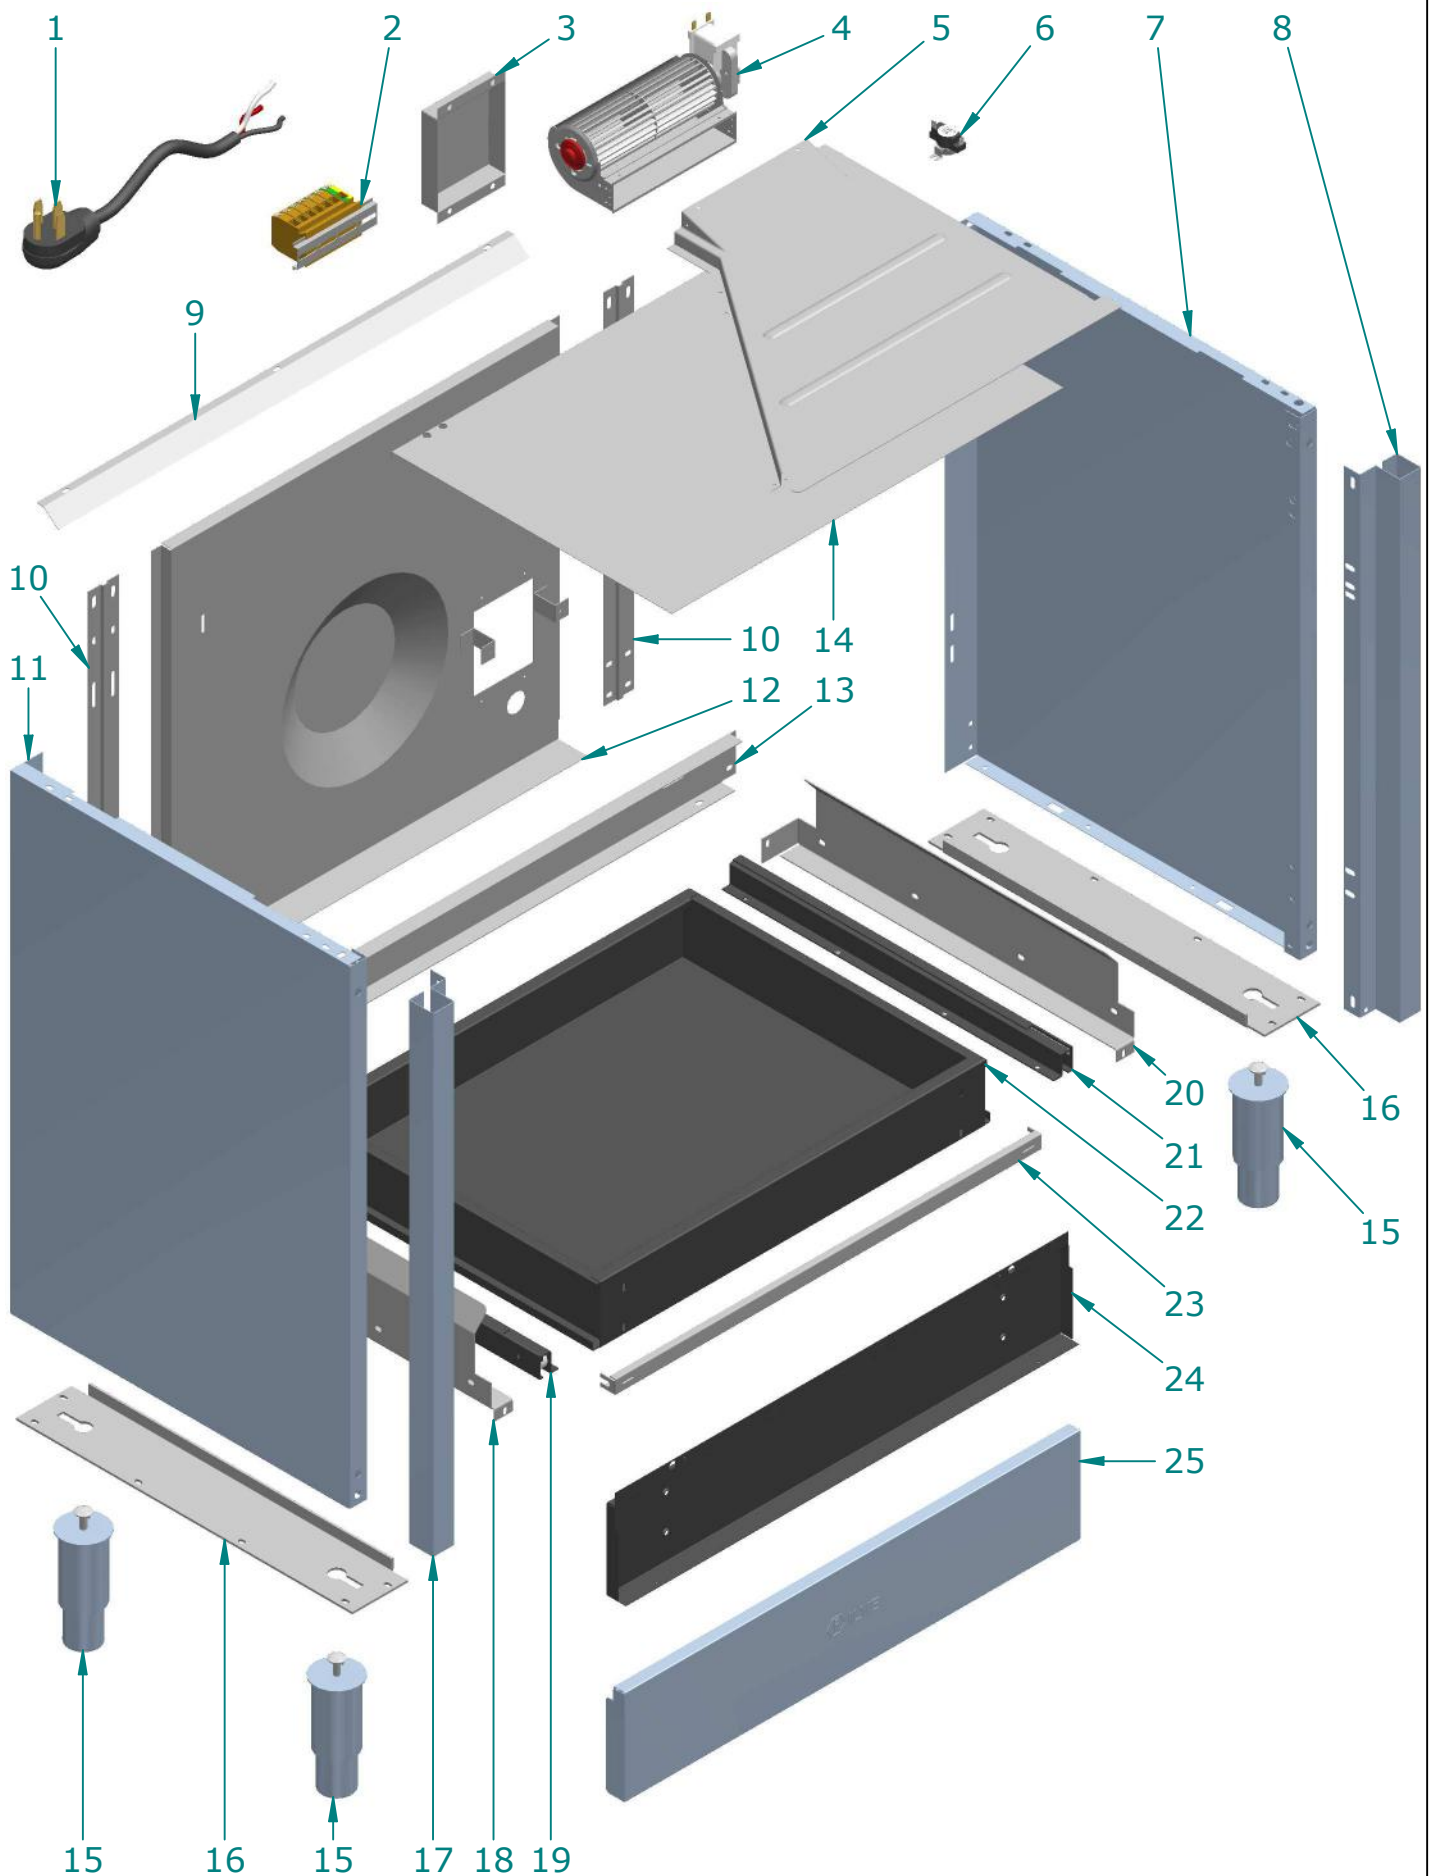

%{Titolo}

UP_I76MP

26/04/2012

<i>dis.</i>	<i>cod.</i>	<i>descrizione</i>	<i>description</i>
1	A/050/62	CORD 2XAWG6+2AWG8 50A + SPINA UL	POWER CABLE
2	A/404/22	MORSETTIERA 60 A CABUR 6P+T	TERMINAL BOARD
3	S/033/06	COPRIMORSETT 60A PER CUCINA UL	TERMINAL BOARD COVER
4	A/406/07	MOTOV TANG L=180 120V CLASSE H UL	COOLING FAN
5	S/024/50	CONV CUC 90 COMP/PROF MUFF RIB	AIR CONVEYER FOR 90CM COOKER UL
6	A/492/29	TERMOSTATO SIC NC FORNO USA 100°	100° SAFETY THERMOSTAT
7	S/128/41/08	LATERALE CUC PROFESS DX INOX	SIDE PANEL DX / ST ST
8	S/210/64/08	PROFILO CUC P120 DX INOX	PROFILE FOR P120 DX / ST.ST.
9	S/212/61	PROLUNGA COPRISCHIENA P76	UPPER BACK EXTENSION FOR 90CM. PROFESSIONAL COOKER
10	S/212/07	PROLUNGA LAT POST P120-P76	SIDE BACK EXTENTION FOR P120
11	S/128/42/08	LATERALE CUC PROFESS SX INOX	SIDE PANEL SX / ST ST
12	S/036/98	COPRISCH CUC UP_I76 MORS 60A	UP_I76 BACK COVER
13	S/151/41	LISTELLO FERMACUC P76 POST INF	STRIP
14	S/172/52	PARACALORE CUC 70 E-M MUFF RIB	HEAT SHIELD FOR 70CM COOK ELECTR
15	A/422/13	PIEDINO REGISTRABILE H 100-160	ADJUSTABLE FOOT H 100-160
16	S/234/12	STAFFA PER PIEDINI PD90/P120/P150 DX-SX	FEET STIRRUP FOR P90-P120-P150
17	S/210/65/08	PROFILO CUC P120 SX INOX	PROFILE FOR P120 SX / ST.ST.
18	S/149/72	LISTELLO PORTAG CASS QUADRA SX	LEFT STRIP
19	A/096/11	GUIDA INF/SUP SX CASS PC96 L=500	DROWER GUIDE
20	S/149/71	LISTELLO PORTAG CASS QUADRA DX	RIGHT STRIP
21	A/096/10	GUIDA INF/SUP DX CASS PC96 L=500	DROWER GUIDE
22	S/012/26/10	CASSETTO CUC P76 MAT	P76 FOOD WARMER DRAWER
23	S/151/42	LISTELLO FERMACUC P76 PL ANT INF	STRIP
24	S/022/41	CONTROPORTA SCALDAV/CASS P76	P76 INSIDE DRAWER FRONT
25	S/126/32/08	FRONTALE PIATTO CASS UP_76 INOX MARCHIO ILVE	UPL76 DRAWER FRONT / ST ST