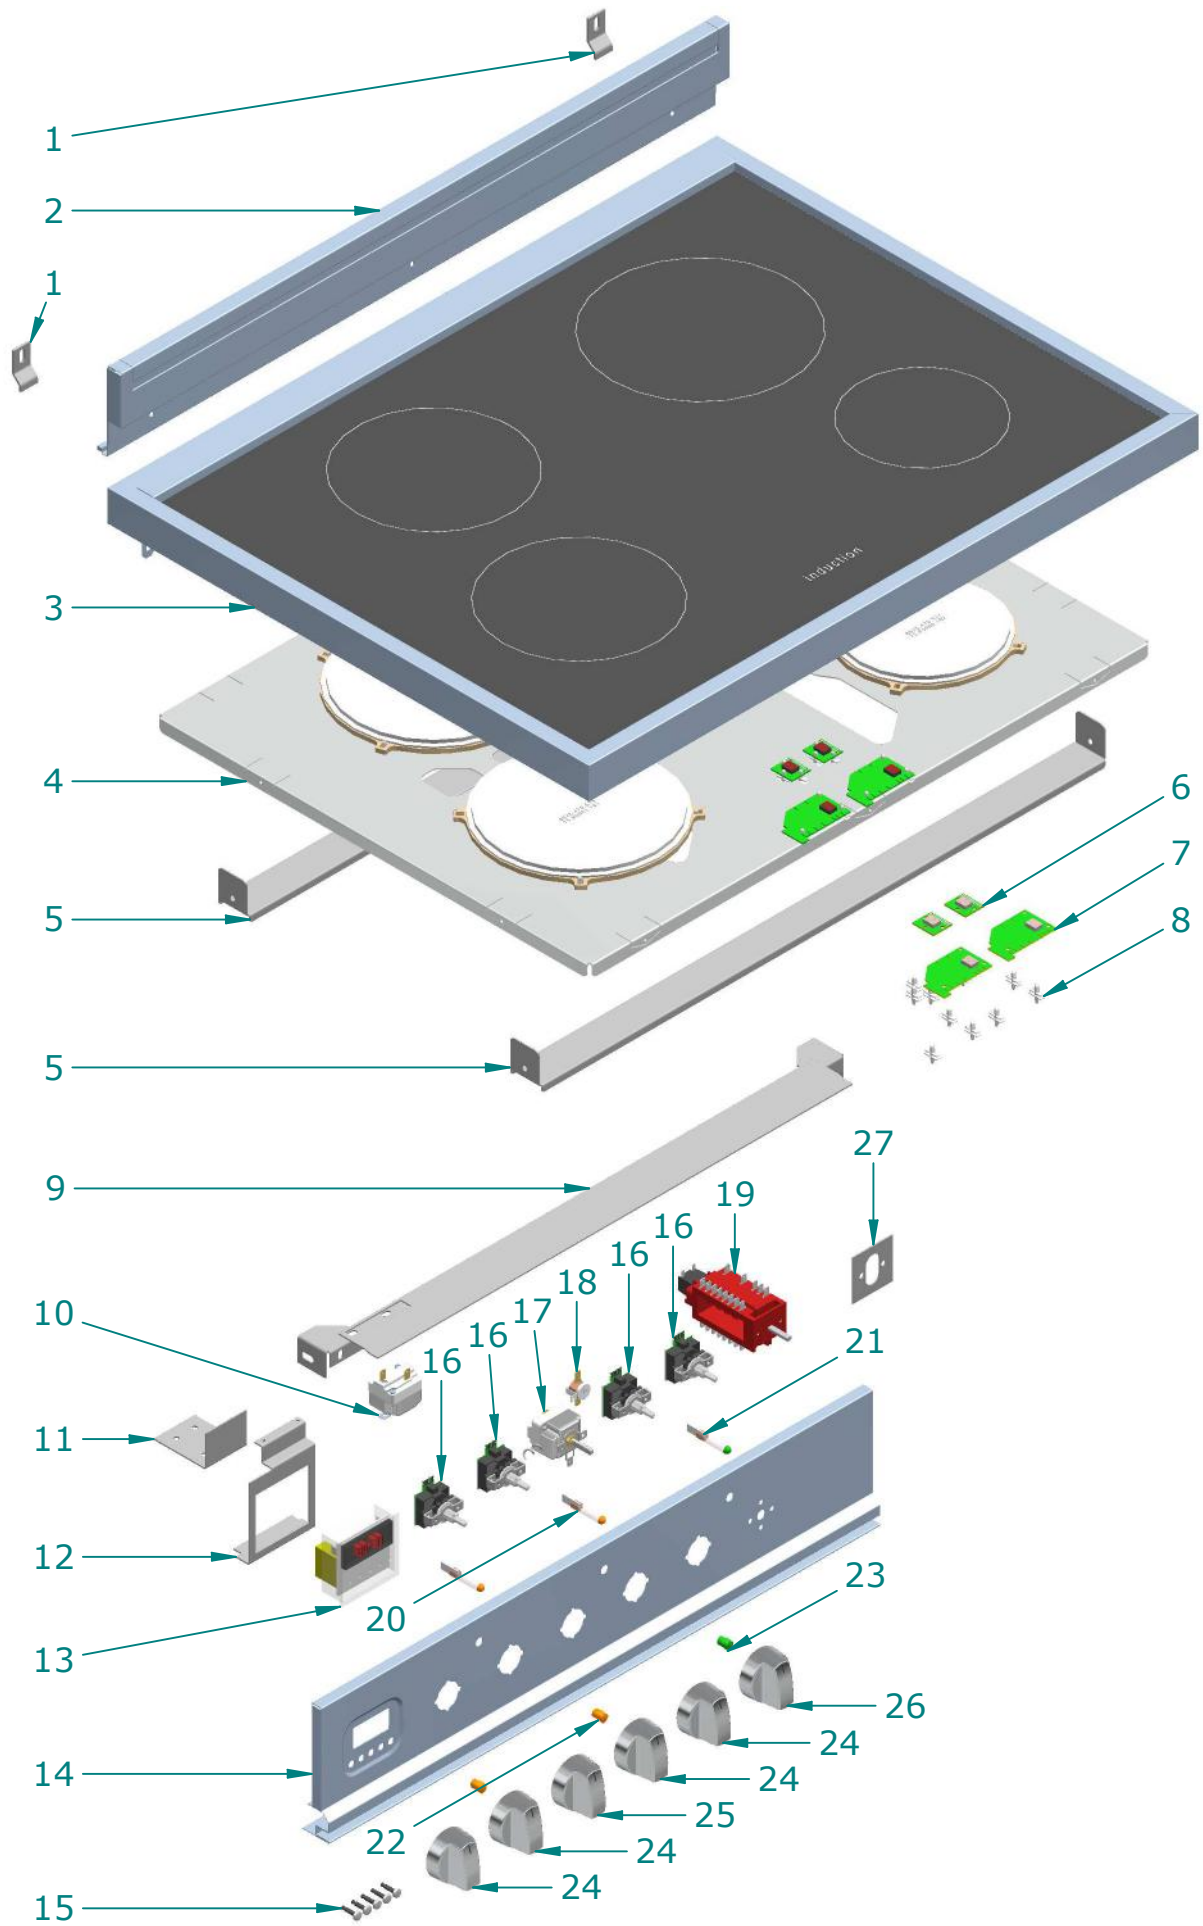

%{Titolo

<i>dis.</i>	<i>cod.</i>	<i>descrizione</i>	<i>description</i>
1	S/232/45	SQUADRETTA FERMA CUCINA	BRACKET
2	S/002/26	ALZATINA CUCINA USA P76 INOX	SPLASHBACK FOR UL P76 / ST. ST.
3	A/415/30/08	PIANO VETROC IND CUC UP_I76 TEL INO	HOB FOR UP_I76 / ST.ST.
4	A/093/17	MODULO PIA INDUZ 4 ZONE UP_I76	4 PLATES INDUCTORS
5	S/151/78	LISTELLO BLOCC MODULO PI76	STRIP
6	A/469/16	SCHEDA DISPLAY P_90I 75.04004.201	DISPLAY CARD
7	A/469/15	SCHEDA INTERFAC P_90I 75.04004.501	CARD FOR INDUCTION HOB
8	A/065/21	DISTANZ PER PCB DOMINO IND 2451AA00	SPACER
9	S/151/79	LISTELLO FERMACRU CUC PI76	STRIP
10	A/492/35	TERMOSTATO SIC FO EL MULT UL RIARMO AUTOMATICO TAR.	SAFETY THERMOSTAT
11	S/232/33	SQUADRETTA BLOCC PR/CON CUC MUF RIB	BRACKET
12	S/236/63	SUPPORTO PROGR EL145 (5 TASTI) CUC	PROGRAMMER HOLDER (EL145) FOR COOKER
13	A/446/42	PROGR EL145 5T BIPO UL 50/60HZ 230V	ELETTRONIC PROGRAMMER EL145
14	S/086/99/08	CRUSCOTTO CUC UP_I76 4 ZONE 5T INOX	CONTROL BOARD UP_I76 / ST ST
15	A/491/03	TASTO PROGR EL145/EL2000 METAL T1/2T=10 G=14,5	PROGRAMMER BUTTON / ST ST COLOUR
16	A/456/10	REG ENER ENCODER PUSH TO TURN UL	ENCODER PUSH TO TURN
17	A/492/06	TERMOSTATO FORNO MULTIFUNZIONE	MULTIFUNCTION OVEN THERMOSTAT
18	A/492/37	TERMOREG SIC NA 50°C UL	SAFETY THERMOSTAT UL
19	A/034/11	COMMUT FORNO MULTIF+MICRO LUCI PUSHPASSO PASSO	MULTIF OVEN SWITCH+MICRO SWITCH
20	A/106/26	LAMPADA SPIA D.10 FAST 230 UL	PILOT LIGHT
21	A/106/27	LAMPADA SPIA D.10 FLUOR 230 UL	FLUORESCENT PILOT LIGHT
22	A/080/11	GEMMA SPIA D.10 ARANCIO INCASTRO	ORANGE WARNING LIGHT FOR SWITCH
23	A/080/12	GEMMA SPIA D.10 VERDE INCASTRO	GREEN WARNING LIGHT FOR SWITCH
24	A/319/16/08	MANOPOLA SERIE K ENCODER INOX	CONTROL KNOB
25	A/325/16/08	MANOPOLA SERIE K TERM EL °F NIC-SAT	EL THERMOSTATO KNOB
26	A/306/16/08	MANOPOLA SERIE K COMM M NICH-SAT	MULTIF OVEN SWITCH KNOB
27	S/237/81	SUPPORTO ENCODER CUC INDUZ USA	SUPPORT