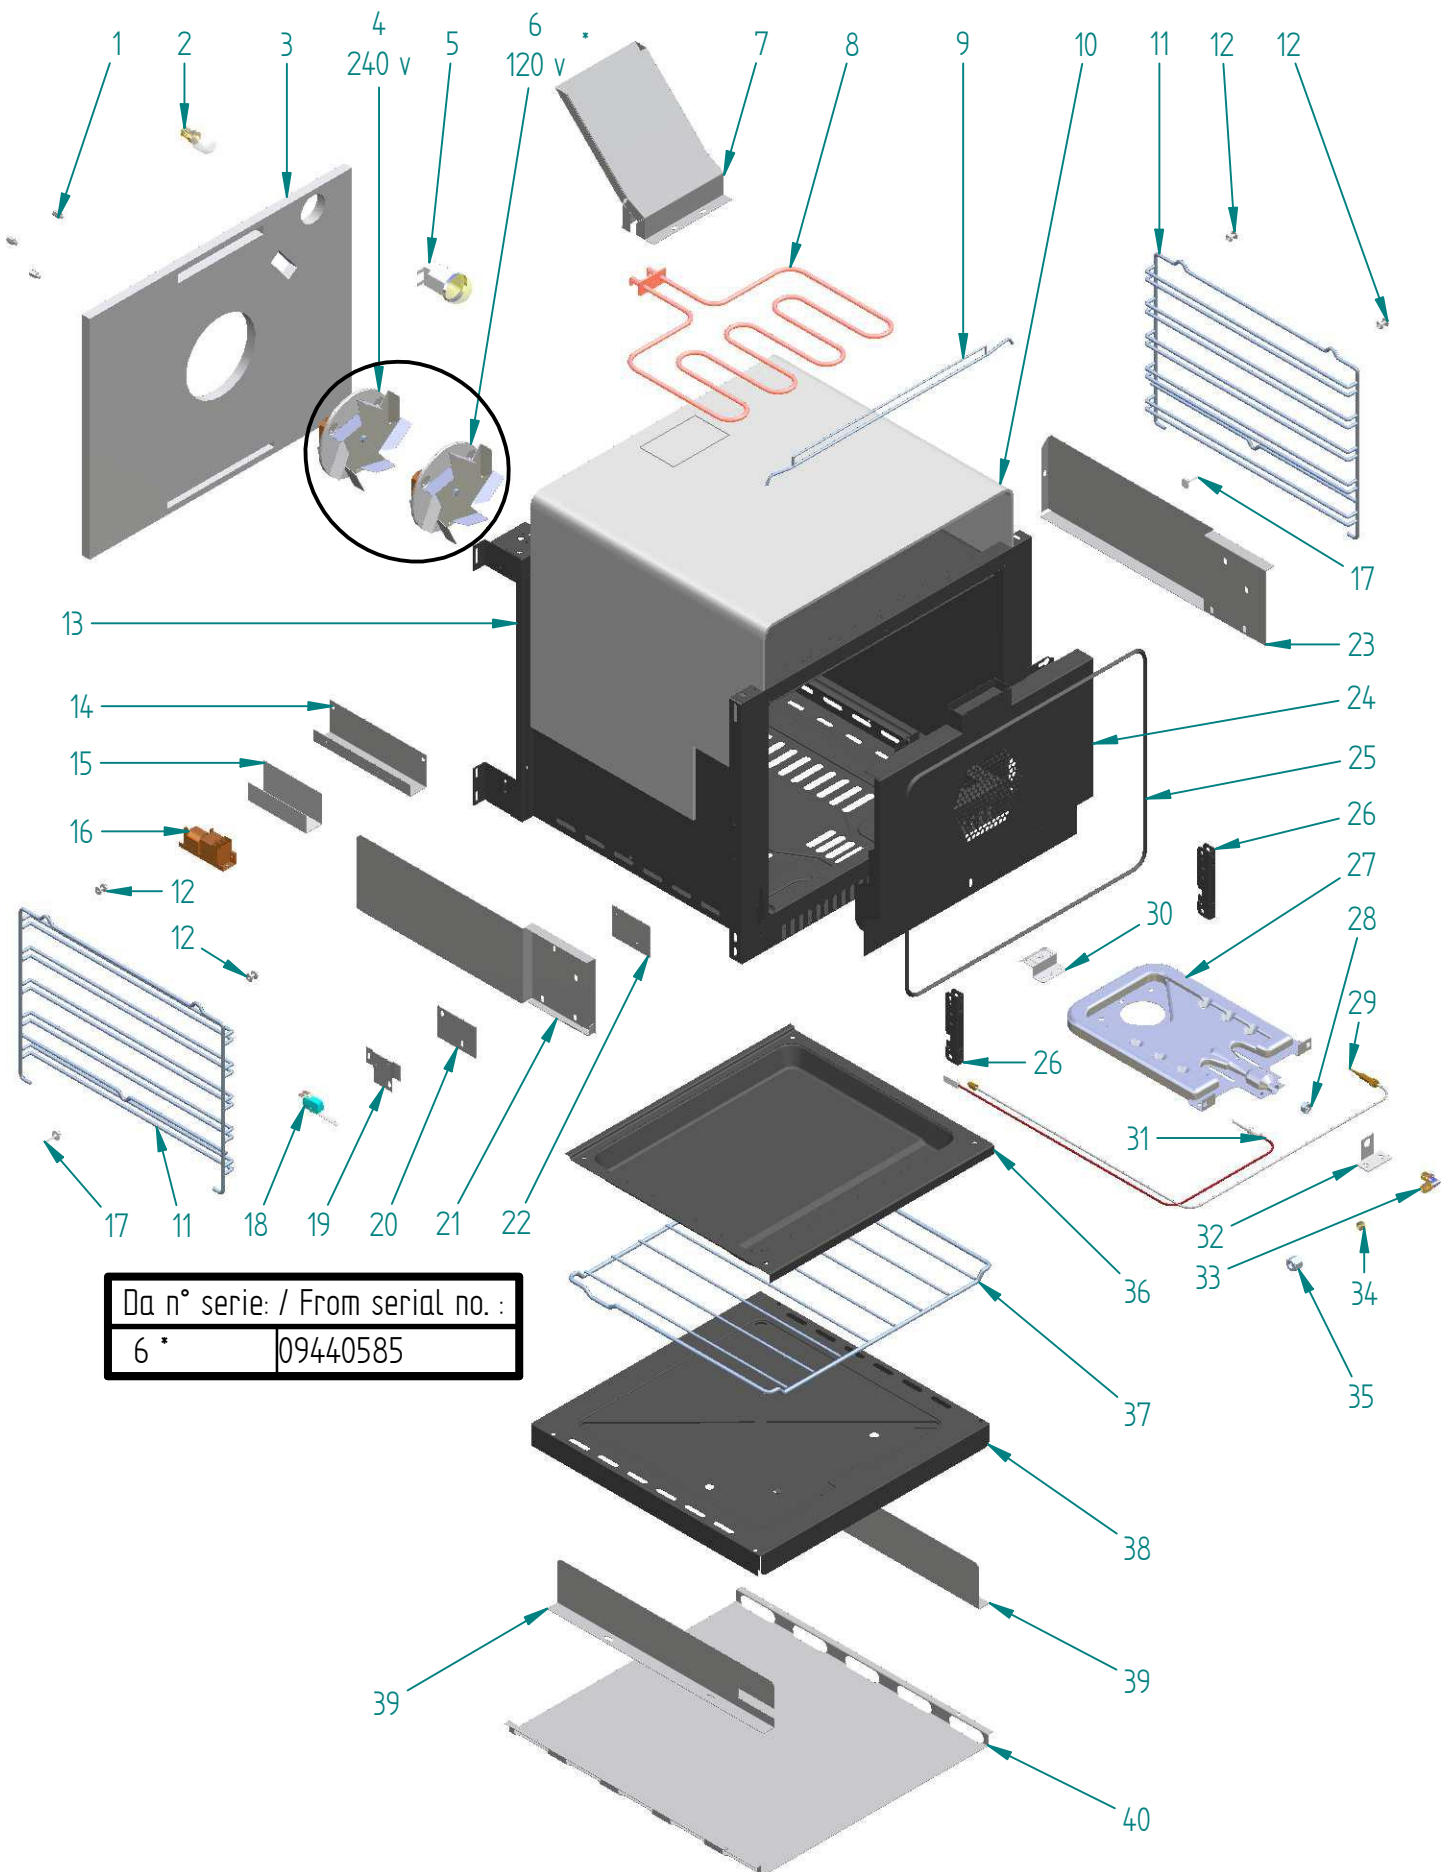

UPF60VG UPW60VG UPL60VG UPN60VG

12/02/2010

Da n° serie: / From serial no. :	
6 *	09440585

<i>dis.</i>	<i>cod.</i>	<i>descrizione</i>	<i>description</i>
1	A/602/05	VITE FISS MOTORE RADIALE	SCREEW
2	A/106/00	LAMPADA FORNO 110V	OVEN LIGHT 110V
3	A/108/20	LANA DI VETRO SCHIENA FORNO 60 MULTAGU 80/20	FIBERGLASS OVEN BACK 60 MULTIFUNCTION
4	G/406/00	MOTOVENTILATORE COMPL 240V 60HZ UL	COMPLETE FAN 230V
5	A/436/02	PORTAL+LAMPADA 110V	OVEN LAMP HOLDER
6	G/406/23	MOTOVENTILATORE COMPL 120V 60HZ UL	COMPLETE FAN 120V
7	S/008/22	CAMINETTO CUCINA PROFESSIONAL 60CM.+PD90 GAS	60CM. PROFESSIONAL COOKER FLUE
8	A/458/46	RESIST 1600W 230V GRILL 600 NIP VDE UL	GRILL RESISTANCE W1600 V230
9	A/438/00	SUPPORTO RESIST SUP 600	RESISTANCE SUPPORT 600
10	A/108/08	LANA DI VETRO MANTELLO 600 1 ALL+AGU 60/17	FIBERGLASS MANTLE 600
11	A/092/43	GRIGLIA LAT FORNO MUFF CHIUSA 5 COR	OVEN SIDE GRILL
12	A/482/12	SUPPORTO GRIGLIA LAT. (FORNO)	GRILL SIDE SUPPORT (OVEN)
13	S/162/33/14	MUFFOLA 60 GAS VENT RIB SMALT NERO	60 CM OVEN MUFFLE
14	S/236/77	SUPPORTO TRASF ACC CUC PROFESSIONAL	EL. IGN. TRANSFORMER HOLDER FOR PROFESSIONAL COOKER
15	A/024/06	CARTONCINO ISOL NOMEX TRASF 4FUOCHI	NOMEX INSULATING CARD IGNITION TRANSFORMER
16	A/494/29	TRASFORMATORE ACC EL 2 FUOCHI UL	2 WAYS IGN TRANSFORMER
17	A/602/03	VITE ZIGR FERMAGR LAT MUFF CHIUSA	KNURLED SCREW SIDE GRILLS STOPPING
18	A/401/04	MICROINT SICUREZZA PORTA FORNO	SAFETY MICROSWITCH GAS OVEN DOOR
19	S/232/27	SQUADRETTA PORTA MICRO SIC PORTA FO	CLAMP
20	S/231/05	SPESSORE MICRO SIC PORTA FORNO	
21	S/108/03	FERMA LANA DI VETRO SX 2002 APP MIC	FIBER GLASS STOP
22	S/190/06	PIASTRINA FERMA SQUADRETTA SUPPORTOMICRO SICUREZZA FORNI GA	
23	S/108/08	FERMA LANA DI VETRO DX 2002	FIBER GLASS STOP
24	S/038/02	COPRIVENTOLA 600 VG SMALT NERO	FAN COVER 600 GV
25	A/094/69	GUARN MUFF MATR 09154/A 600 CHIUSA	GASKET FOR 600 OVEN
26	A/468/04	RULLINO+PORTARULL CERN TN (FARING)	RULLER
27	A/014/06	BRUCIATORE FORNO 900	OVEN BURNER
28	A/062/32	DADO DIS 247 FISSAGGIO BRUC FORNO	NUT DWG. 247 FIX OVEN BURNER
29	A/490/16	TERMOCOPPIA 180 CM FO VENT GAS	THERMOCOUPLE
30	A/482/28	SUPP BRUC FORNO VG H=17,5 2359481	OVEN BURNER HOLDER
31	A/018/22	CANDELA BRUC FORNO CAVO=MM1750	GAS OVEN PLUG m/m 1400
32	S/236/14	SUPPORTO PORTAINIETTORE FORNI VG	INJECTOR HOLDER SUPPORT
33	A/434/02	PORTAINIETT A GOMITO BRUC FORNO	INJECTOR HOLDER OVEN BURNER
34	A/004/00	BICONO FORNI 10 MM	OVEN NUT 10 mm
35	A/062/28	DADO BICONO 10 MM	NUT 10 mm
36	S/146/00	LECCARDA 60 NERO	ENAMELLED DRIPPING PAN 60
37	A/092/36	GRIGLIA FORNO 60	60 CM OVEN GRILL
38	S/230/12	SOTTOFORNO 60 VG NERO	OVEN BOTTOM FOR 600GV
39	S/091/18	DEFLETTORE FONDO MUFF 60 VG USA	DEFLECTOR
40	S/228/07	SOTTOFONDO 600 VG USA	GAS OVEN BOTTOM 600 UL