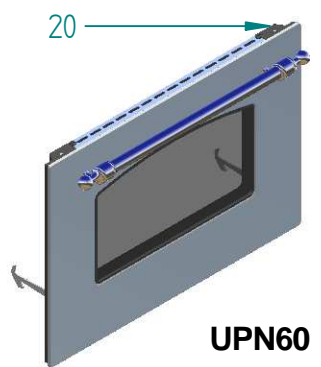

UPF60VG UPW60VG UPL60VG UPN60VG

12/02/2010

<i>dis.</i>	<i>cod.</i>	<i>descrizione</i>	<i>description</i>
1	A/602/02	VITE ZIGR FERMAV/FERMAGR LAT FORNO	KNURLED SCREW FOR HOLDING GLASS /SIDE GRILLS FO.
2	A/504/84/85	VETRO INTERNO PORTA 600 TR VETRO	INNER 60CM DOOR GLASS
3	S/120/10/08	FERMAVETRO PO 60 TR VET INOX USA	GLASS STOP
4	A/504/84/95	VETRO INTERM DBE PORTA 600 TR VETRO	MIDDLE 60CM DOOR GLASS
5	A/445/23	PROFILO GUIDA TRIPLO VETRO PORTA	PROFILE
6	S/022/28/14	CONTROPORTA FO 600/800 LAT DX NERO	RIGHT INSIDE DOOR FOR 60/80 OVEN
7	A/028/41	CERNIERA POR FO 90 2V+60 3V (FARINGOSI)	2 GL 90CM/3 GL 60CM OVEN DOOR HINGE
8	A/065/00	DISTANZIALE OT DIS 347 MANIGLIA PORTA	BRASS SPACER FOR HANDLE
9	G/505/11/08	VETRO+PO 60 3V OBLO' INOX	60CM OVEN DOOR GLASS/ST ST
10	G/505/00/08	VETRO PO 600T 3V FASCE INOX	600T DOOR GLASS /ST ST
10	G/505/00/10	VETRO PO 600T 3V FASCE MAT	600T DOOR GLASS / MATT
11	G/505/12/08	VETRO PO 600L 3V INOX	60CM OVEN DOOR GLASS/ST ST
12	A/116/33/08	MANIGLIONE D.25 I=540 L=566 INOX	HANDLE DIAM=25 I=540/ST ST
13	G/505/07/01	VETRO+PO P60N 3V BIANCO ANTICO	P60N DOOR GLASS TRIPLE GLASS/OLD WH
13	G/505/07/08	VETRO+PO P60N 3V INOX	P60N DOOR GLASS TRIPLE GLASS/ST ST
13	G/505/07/10	VETRO+PO P60N 3V MAT	P60N DOOR GLASS TRIPLE GLASS/MATT
13	G/505/07/52	VETRO+PO P60N 3V ROSSO BORG	P60N DOOR GLASS TRIPLE GLASS/BURGUN
13	G/505/07/54	VETRO+PO P60N 3V BLU NOTTE	P60N DOOR GLASS TRIPLE GLASS/BLUE
13	G/505/07/56	VETRO+PO P60N 3V VERDE SMER	P60N DOOR GLASS TRIPLE GLASS/GREEN
14	A/116/26/08	MAN/CORRIM CROMO MAJEST D=22 I=420	CHROME HANDLE MAJESTIC D=22 I=420
14	A/116/26/16	MAN/CORRIM OTTONE MAJEST D=22 I=420	BRASS HANDLE MAJESTIC D=22 I=420
15	A/402/13	MOLLA (CLIP FISSAGGIO) VETRO INTERMEDIO	SPRING
16	S/022/29/14	CONTROPORTA FO 600/800 LAT SX NERO	LEFT INSIDE DOOR FOR 60/80 OVEN
17	UG/775/08	PORTA COMPL 3V PF60 USA INOX	TRIPLE GLASS 60 CM DOOR / ST ST
17	UG/775/10	PORTA COMPL 3V PF60 USA MAT	TRIPLE GLASS 60 CM DOOR / MATT
18	UG/713/08	PORTA COMPL 3V PW60 OBLO' USA INOX	TRIPLE GLASS 60 CM DOOR / ST ST
19	UG/776/08	PORTA COMPL 3V PL60 USA INOX	TRIPLE GLASS UPL60 DOOR / ST ST
20	UG/777/01/08	PORTA COMPL 3V PN60 USA BI ANT-CRO	TRIPLE GLASS 60 CM DOOR / O WH-CH
20	UG/777/01/16	PORTA COMPL 3V PN60 USA BIAN AN-OTT	TRIPLE GLASS 60 CM DOOR / O WH-BR
20	UG/777/08/08	PORTA COMPL 3V PN60 USA INOX-CROMO	TRIPLE GLASS 60 CM DOOR / ST ST-CH
20	UG/777/10/08	PORTA COMPL 3V PN60 USA MAT-CROMO	TRIPLE GLASS 60 CM DOOR / MATT-CH
20	UG/777/10/16	PORTA COMPL 3V PN60 USA MAT-OTT	TRIPLE GLASS 60 CM DOOR / MATT-BR
20	UG/777/52/08	PORTA COMPL 3V PN60 USA ROSSO BO-CR	TRIPLE GLASS 60 CM DOOR / BURG-CH
20	UG/777/52/16	PORTA COMPL 3V PN60 USA RO BOR-OTT	TRIPLE GLASS 60 CM DOOR / BURG-BR
20	UG/777/54/08	PORTA COMPL 3V PN60 USA BLI N-CRO	TRIPLE GLASS 60 CM DOOR / M BLUE-CH
20	UG/777/54/16	PORTA COMPL 3V PN60 USA BLI N-OTT	TRIPLE GLASS 60 CM DOOR / M BLUE-BR
20	UG/777/56/08	PORTA COMPL 3V PN60 USA VERDE SM-CR	TRIPLE GLASS 60 CM DOOR / EM GR-CH
20	UG/777/56/16	PORTA COMPL 3V PN60 USA VERDE S-OTT	TRIPLE GLASS 60 CM DOOR / EM GR-BR

%Titolo