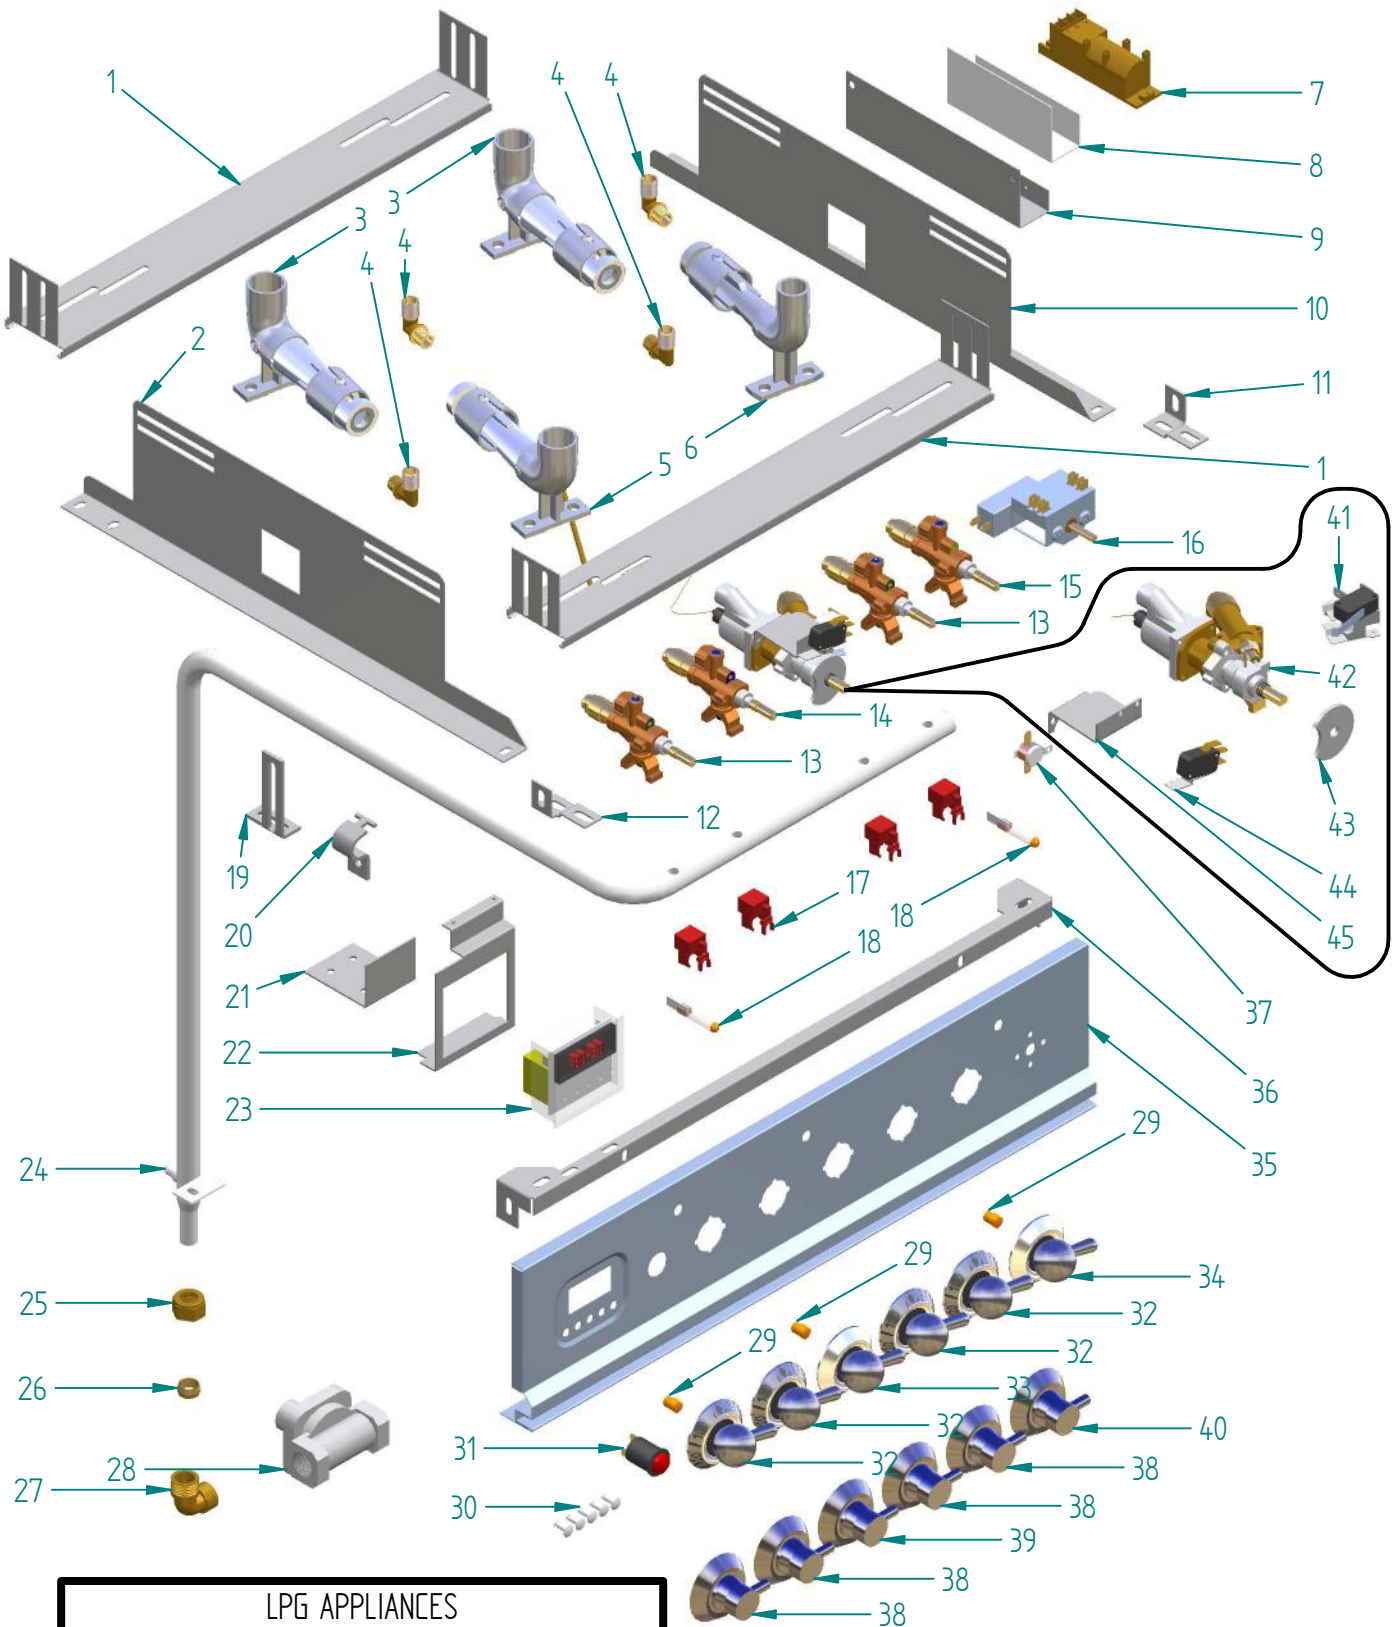

LPG APPLIANCES			
DRAW	VALVE	BY PASS SCREW	
15	A/466/57	A/600/77	SR
13	A/466/43	A/600/78	R-SR
14	A/466/45	A/600/80	TC
42	A/492/10/86	A/600/81	VG