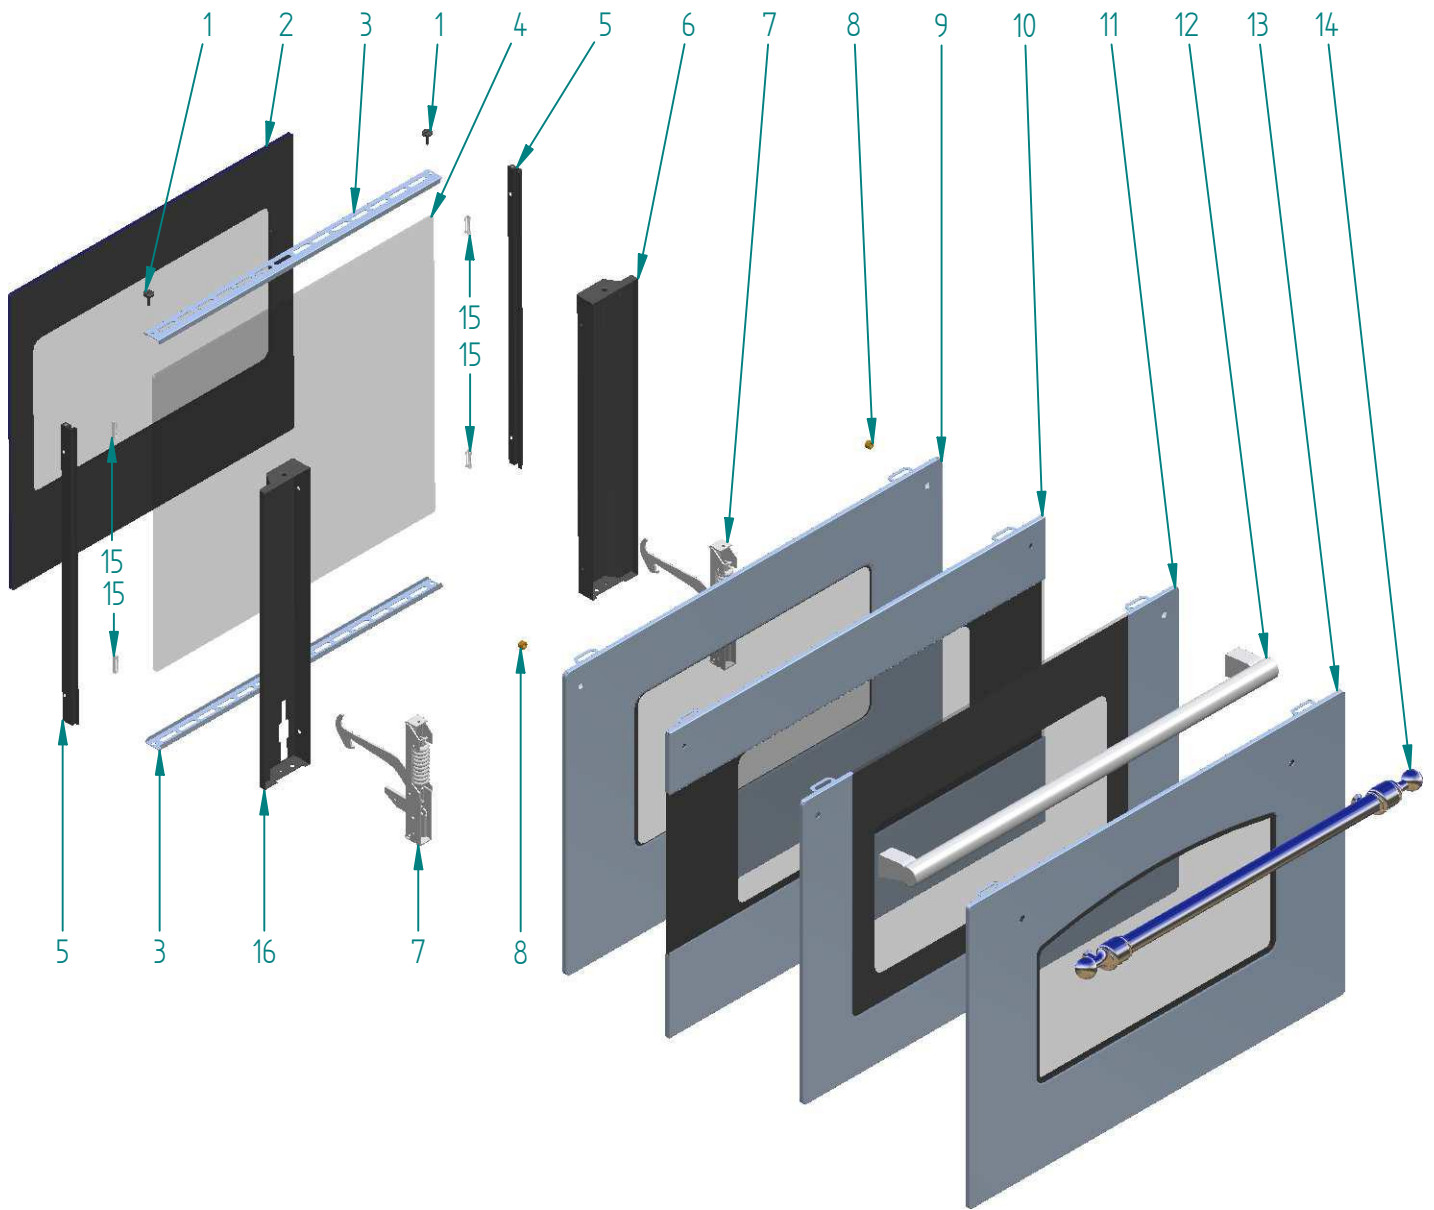

UPF60VG UPW60VG UPL60VG UPN60VG

12/02/2010

<i>dis.</i>	<i>cod.</i>	<i>descrizione</i>	<i>description</i>
1	A/602/02	VITE ZIGR FERMAV/FERMAGR LAT FORNO	KNURLED SCREW FOR HOLDING GLASS /SIDE GRILLS FO.
2	A/504/84/85	VETRO INTERNO PORTA 600 TR VETRO	INNER 60CM DOOR GLASS
3	S/120/10/08	FERMAVETRO PO 60 TR VET INOX USA	GLASS STOP
4	A/504/84/95	VETRO INTERM DBE PORTA 600 TR VETRO	MIDDLE 60CM DOOR GLASS
5	A/445/23	PROFILO GUIDA TRIPLO VETRO PORTA	PROFILE
6	S/022/28/14	CONTROPORTA FO 600/800 LAT DX NERO	RIGHT INSIDE DOOR FOR 60/80 OVEN
7	A/028/41	CERNIERA POR FO 90 2V+60 3V (FARINGOSI)	2 GL 90CM/3 GL 60CM OVEN DOOR HINGE
8	A/065/00	DISTANZIALE OT DIS 347 MANIGLIA PORTA	BRASS SPACER FOR HANDLE
9	G/505/11/08	VETRO+PO 60 3V OBLO' INOX	60CM OVEN DOOR GLASS/ST ST
10	G/505/00/08	VETRO PO 600T 3V FASCE INOX	600T DOOR GLASS /ST ST
10	G/505/00/10	VETRO PO 600T 3V FASCE MAT	600T DOOR GLASS / MATT
11	G/505/12/08	VETRO PO 600L 3V INOX	60CM OVEN DOOR GLASS/ST ST
12	A/116/33/08	MANIGLIONE D.25 I=540 L=566 INOX	HANDLE DIAM=25 I=540/ST ST
13	G/505/07/01	VETRO+PO P60N 3V BIANCO ANTICO	P60N DOOR GLASS TRIPLE GLASS/OLD WH
13	G/505/07/08	VETRO+PO P60N 3V INOX	P60N DOOR GLASS TRIPLE GLASS/ST ST
13	G/505/07/10	VETRO+PO P60N 3V MAT	P60N DOOR GLASS TRIPLE GLASS/MATT
13	G/505/07/52	VETRO+PO P60N 3V ROSSO BORG	P60N DOOR GLASS TRIPLE GLASS/BURGUN
13	G/505/07/54	VETRO+PO P60N 3V BLU NOTTE	P60N DOOR GLASS TRIPLE GLASS/BLUE
13	G/505/07/56	VETRO+PO P60N 3V VERDE SMER	P60N DOOR GLASS TRIPLE GLASS/GREEN
14	A/116/26/08	MAN/CORRIM CROMO MAJEST D=22 I=420	CHROME HANDLE MAJESTIC D=22 I=420
14	A/116/26/16	MAN/CORRIM OTTONE MAJEST D=22 I=420	BRASS HANDLE MAJESTIC D=22 I=420
15	A/402/13	MOLLA (CLIP FISSAGGIO) VETRO INTERMEDIO	SPRING
16	S/022/29/14	CONTROPORTA FO 600/800 LAT SX NERO	LEFT INSIDE DOOR FOR 60/80 OVEN
17	UG/775/08	PORTA COMPL 3V PF60 USA INOX	TRIPLE GLASS 60 CM DOOR / ST ST
17	UG/775/10	PORTA COMPL 3V PF60 USA MAT	TRIPLE GLASS 60 CM DOOR / MATT
18	UG/713/08	PORTA COMPL 3V PW60 OBLO' USA INOX	TRIPLE GLASS 60 CM DOOR / ST ST
19	UG/776/08	PORTA COMPL 3V PL60 USA INOX	TRIPLE GLASS UPL60 DOOR / ST ST
20	UG/777/01/08	PORTA COMPL 3V PN60 USA BI ANT-CRO	TRIPLE GLASS 60 CM DOOR / O WH-CH
20	UG/777/01/16	PORTA COMPL 3V PN60 USA BIAN AN-OTT	TRIPLE GLASS 60 CM DOOR / O WH-BR
20	UG/777/08/08	PORTA COMPL 3V PN60 USA INOX-CROMO	TRIPLE GLASS 60 CM DOOR / ST ST-CH
20	UG/777/10/08	PORTA COMPL 3V PN60 USA MAT-CROMO	TRIPLE GLASS 60 CM DOOR / MATT-CH
20	UG/777/10/16	PORTA COMPL 3V PN60 USA MAT-OTT	TRIPLE GLASS 60 CM DOOR / MATT-BR
20	UG/777/52/08	PORTA COMPL 3V PN60 USA ROSSO BO-CR	TRIPLE GLASS 60 CM DOOR / BURG-CH
20	UG/777/52/16	PORTA COMPL 3V PN60 USA RO BOR-OTT	TRIPLE GLASS 60 CM DOOR / BURG-BR
20	UG/777/54/08	PORTA COMPL 3V PN60 USA BLI N-CRO	TRIPLE GLASS 60 CM DOOR / M BLUE-CH
20	UG/777/54/16	PORTA COMPL 3V PN60 USA BLI N-OTT	TRIPLE GLASS 60 CM DOOR / M BLUE-BR
20	UG/777/56/08	PORTA COMPL 3V PN60 USA VERDE SM-CR	TRIPLE GLASS 60 CM DOOR / EM GR-CH
20	UG/777/56/16	PORTA COMPL 3V PN60 USA VERDE S-OTT	TRIPLE GLASS 60 CM DOOR / EM GR-BR

%Titolo