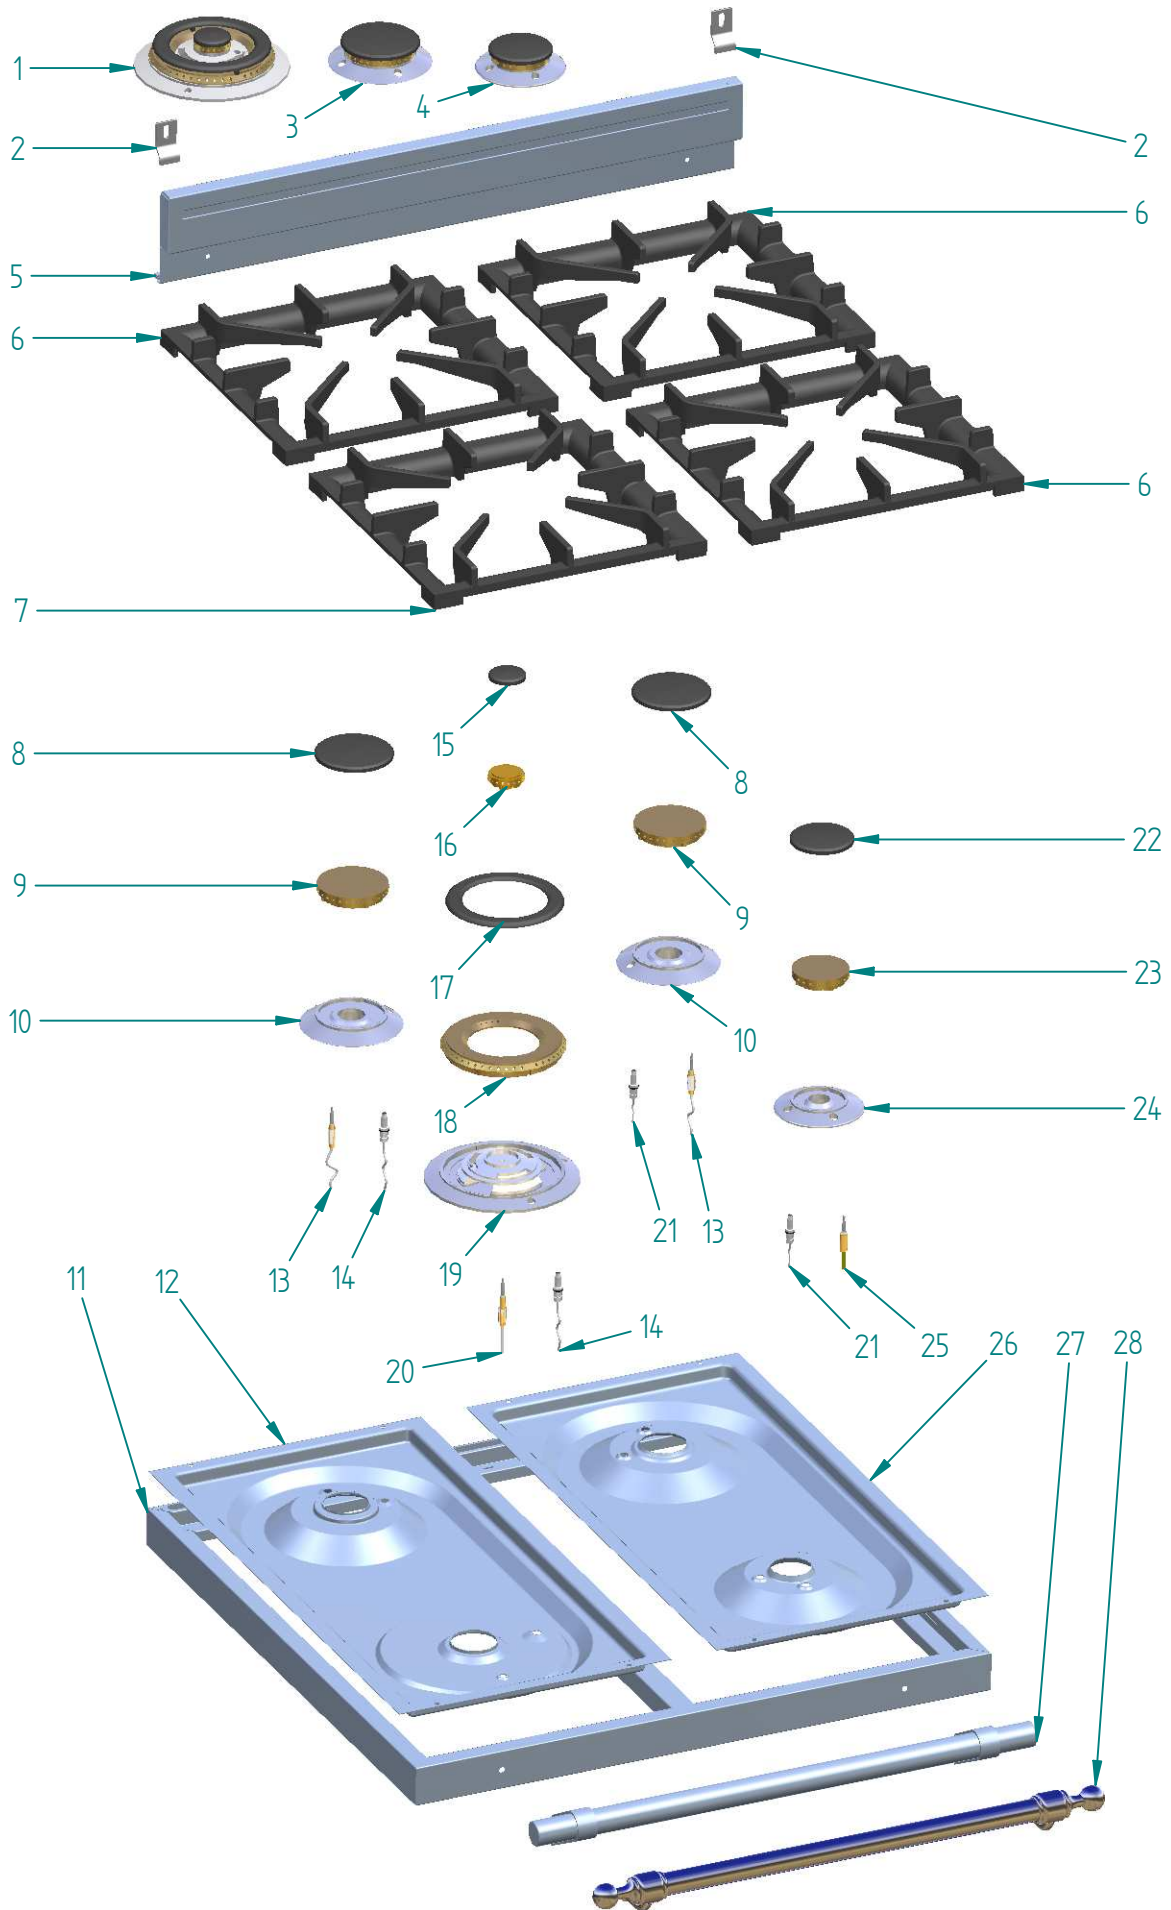

%Titolo

<i>dis.</i>	<i>cod.</i>	<i>descrizione</i>	<i>description</i>
1	KBR014	KIT BRUC TRIPLA CORONA 1 VIA/DUAL	COMPLETE TR RING 1WAY/DUAL BURNER
2	S/232/45	SQUADRETTA FERMA CUCINA	BRACKET
3	KBR003	KIT BRUC RAP PIANO/CUC PROF 2 FORI	COMPLETE RAPID BURNER (2 HOLES)
4	KBR004	KIT BRUC SEM RAP PIA/CUC PRO 2 FORI	COMPLETE SMALL RAPID BURN (2 HOLES)
5	S/002/31	ALZATINA CUCINA USA P60 INOX	SPLASHBACK FOR UP60 / ST.ST.
6	A/092/78/10	GRIGLIA PROFESS 60 FORO 80 285X280 VETR	PROFESSIONAL GRILL HOB/COOK. 60 CM (1 HOLE 80 MM)
7	A/092/80/10	GRIGLIA PROFESS 60 FORO 120 285X280VETR	PROFESSIONAL GRILL HOB/COOK. 60 CM (1 HOLE 120 MM)
8	A/048/02/10	COPRISPART GRANDE (S2) RAF MAT 3F	LARGE FLAME DIFFUSER COVER
9	A/478/12/90	SPARTIFIAMMA GRANDE	NEW LARGE FLAME DIFFUSER
10	A/488/11/91	TAZZINA P C GRANDE (2 FORI)	HOB COOKER LARGE CUP+IGN+S.V. HOLES
11	S/239/17/08	TELAIO PIANO CUC USA P60 INOX	FRAME FOR UP60
12	S/216/13/08	RACCOGLIGOCCE P60-P665 1F+TC INOX	DRIP CATCHER 1 RING + DOUBLE RING P60-P665-PD90B
13	A/490/17	TERMOCOPPIA FLEX 70CM M8X1	THERMOCOUPLE 70
14	A/018/04	CANDELA ACC.(CAVO=MM600 H=MM28)	IGNITION PLUG MM 600
15	A/048/07/10	COPRISPART TC AUX RAF MAT 3F	TRIPLE RING BURNER SMALL COVER
16	A/478/17	SPARTIFIAMMA TC AUSILIARIO +INDEX	TR RING SMALL FLAME DIVIDER (INDEX)
17	A/048/09/10	COPRISPART TC GR 1V/DUAL RAF MAT 3F	TRIPLE RING FLAME DIVIDER COVER
18	A/478/19	SPARTIFIAMMA TC GRANDE 1 V/DUAL	DUAL TRIPLE RING BIG FLAME DIVIDER
19	A/488/23	TAZZINA TC (2 FORI)	TRIPLER RING CUP+IGN+S.V. HOLES
20	A/490/19	TERMOCOPPIA TC 45CM M8X1 BIFIL	THERMOCOUPLE 45
21	A/018/02	CANDELA ACC.(CAVO=MM400 H=MM28)	IGNITION PLUG MM 400
22	A/048/06/10	COPRISPART PICCOLO (S1) RAF MAT 3F	SMALL FLAME DIFFUSER COVER
23	A/478/12/92	SPARTIFIAMMA PICCOLO	NEW SMALL FLAME DIFFUSER
24	A/488/11/93	TAZZINA P C PICCOLA (2 FORI)	HOB COOKER SMALL CUP+IGN+S.V. HOLES
25	A/490/03	TERMOCOPPIA FLEX 45CM M8X1	THERMOCOUPLE 45
26	S/216/12/08	RACCOGLIGOCCE P60-P665 2F INOX	DRIP CATCHER 2 RINGS P60 P665 PD90B
27	A/049/15/08	CORRIMANO TECH-UL D25 I420 L520 INO	HAND RAIL
28	A/116/26/08	MAN/CORRIM CROMO MAJEST D=22 I=420	CHROME HANDLE MAJESTIC D=22 I=420
28	A/116/26/16	MAN/CORRIM OTTONE MAJEST D=22 I=420	BRASS HANDLE MAJESTIC D=22 I=420