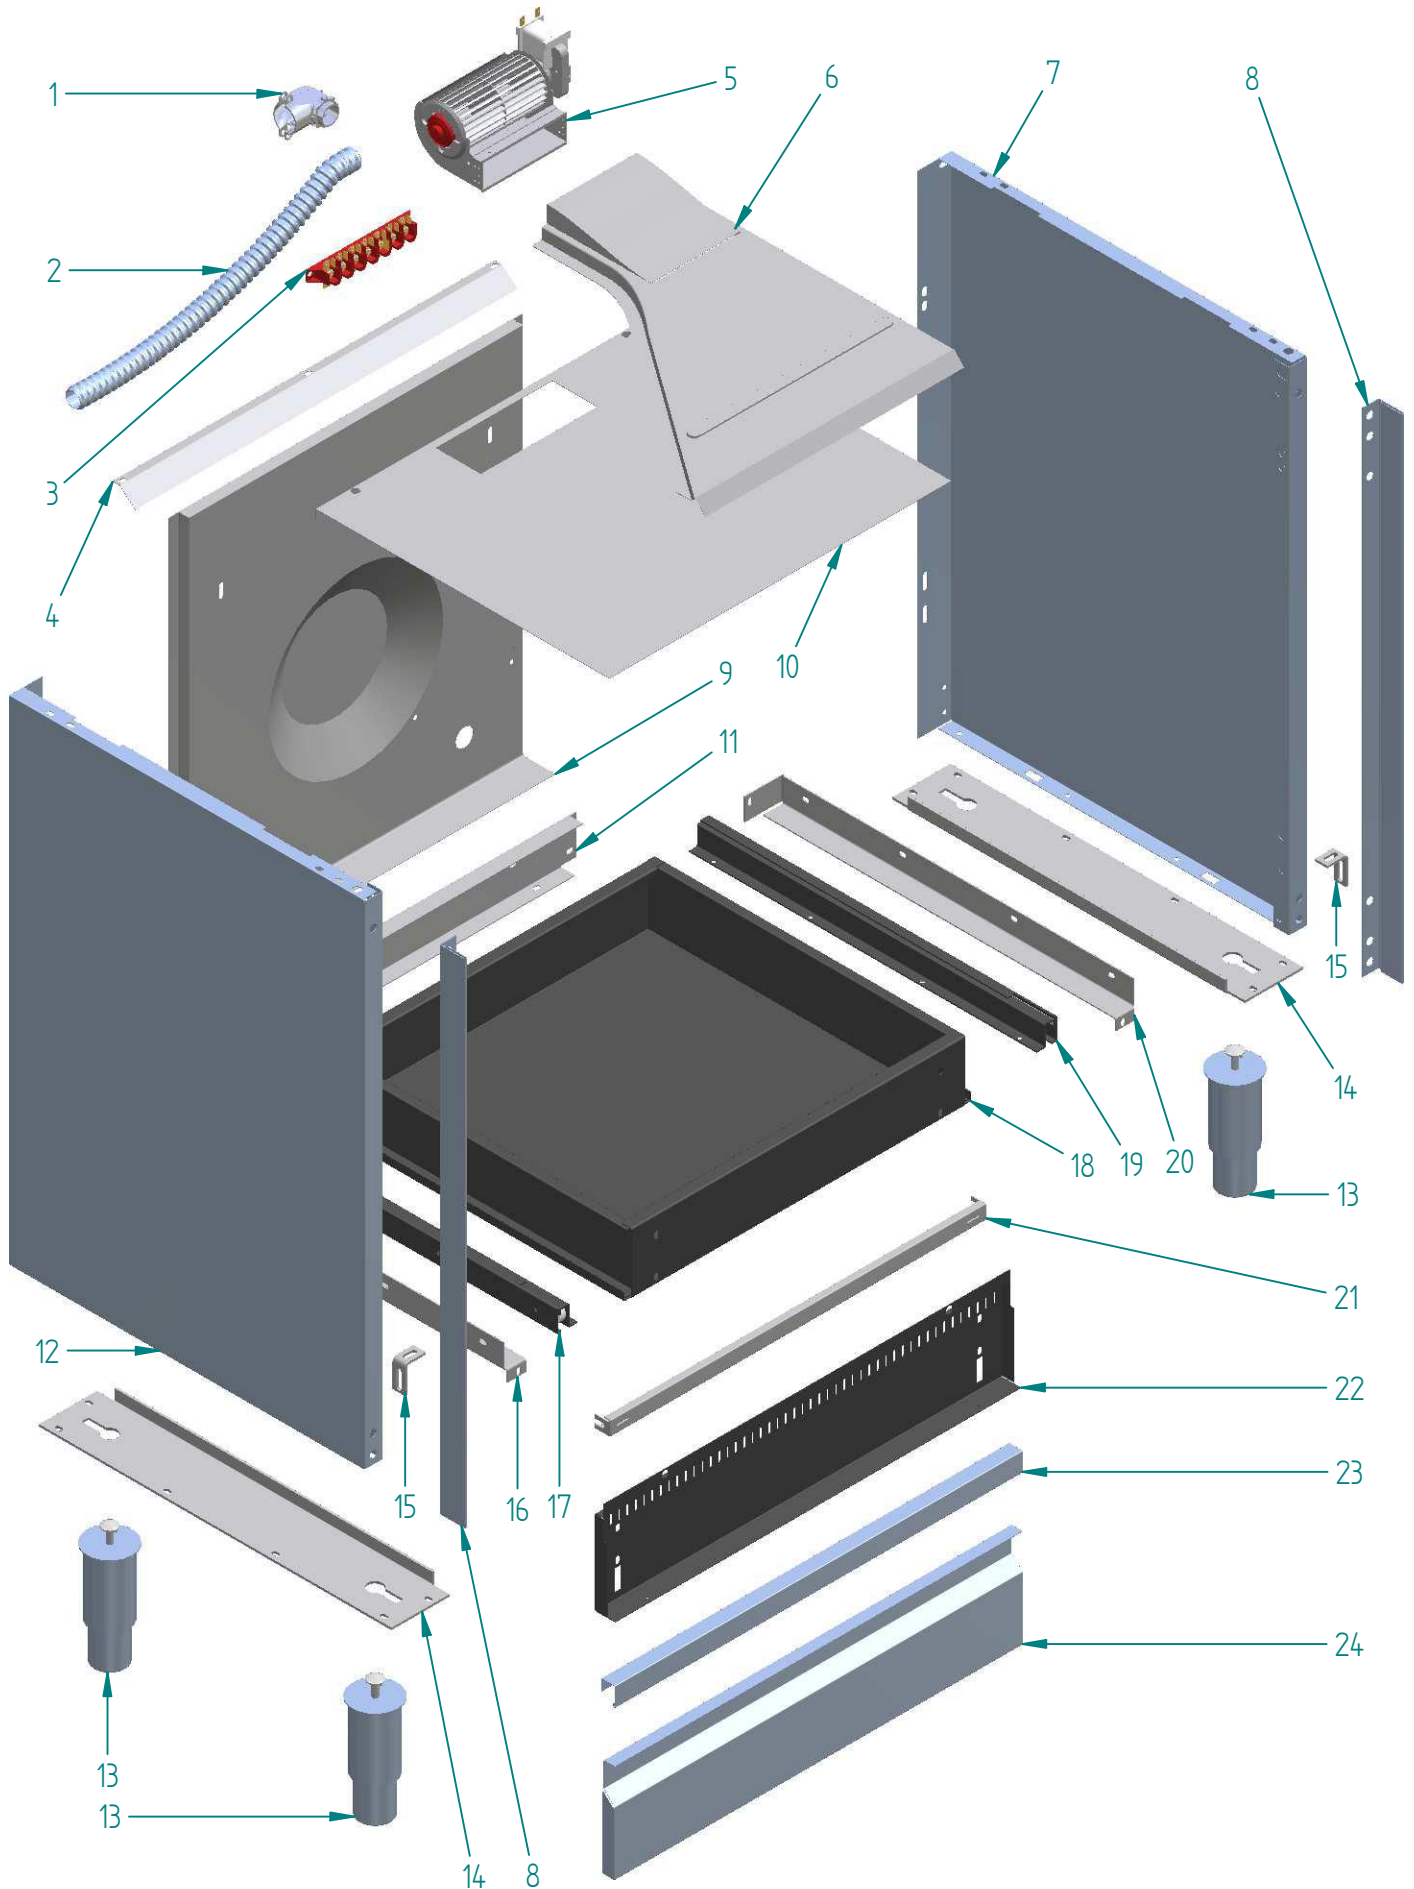

%{Titolo

LPG APPLIANCES			
DRAW	VALVE	BY PASS SCREW	
15	A/466/57	A/600/77	SR
13	A/466/43	A/600/78	R-SR
14	A/466/45	A/600/80	TC
42	A/492/10/86	A/600/81	VG

<i>dis.</i>	<i>cod.</i>	<i>descrizione</i>	<i>description</i>
1	S/149/07	LISTELLO PORTABR P60	BURNERS HOLDER FOR P60
2	S/128/90	LATERALE PORTABR CUC PROFESS SX	LEFT SIDE BURNER HOLDER
3	A/014/12/90	BRUCIATORE PIPA GRANDE (H=94)	BIG BURNER (H=94)
4	A/434/04	PORTAINIETT A GOMITO GRILL/FUOCHI	INJECTOR HOLDER GRILL/COOKTOP
5	A/014/12/92	BRUCIATORE PIPA GRANDE (H=80) TC PROFESSIONAL	BIG BURNER (H=80MM)
6	A/014/12/91	BRUCIATORE PIPA PICCOLO (H=94)	SMALL BURNER (H=94)
7	A/494/28	TRASFORMATORE ACC EL 4 FUOCHI UL	4 WAYS IGN TRANSFORMER
8	A/024/06	CARTONCINO ISOL NOMEMX TRASF 4FUOCHI	NOMEMX INSULATING CARD IGNITION TRANSFORMER
9	S/236/77	SUPPORTO TRASF ACC CUC PROFESSIONAL	EL. IGN. TRANSFORMER HOLDER FOR PROFESSIONAL COOKER
10	S/128/91	LATERALE PORTABR CUC PROFESS DX	RIGHT SIDE BURNER HOLDER
11	S/232/61	SQUADRETTA F CRU DX CUC 60/80/PD CH	CLAMP
12	S/232/62	SQUADRETTA F CRU SX CUC 60/80/PD CH	CLAMP
13	A/466/43	RUB ALLOG MICRO CUC VALV (40)R-SR	VALVE + S.V.
14	A/466/45	RUB ALLOG MICRO CUC VALV (64)TC	VALVE + S.V.
15	A/466/57	RUB ALLOG MICRO CUC VALV (32) SR	VALVE + S.V.
16	A/492/01	TERM/COMM FORNO GAS-GRILL ELETTR L.IV48221708	THERM/SWITCH EL GRILL ON GAS OVEN
17	A/401/14	MICROINT ACC RUB SABAF CUC	IGNITION SWITCH
18	A/106/26	LAMPADA SPIA D.10 FAST 230 UL	PILOT LIGHT
19	S/232/63	SQUADRETTA FERMAR CU/FO 30/10 ZN CHMUFF CH	SMALL STOP RAMP CLAMP FOR OVENS AND COOKERS
20	S/004/02	BRIGLIA RAMPA FORNO ELZN	OVEN RAMP CLAMP
21	S/232/33	SQUADRETTA BLOCC PR/CON CUC MUF RIB	BRACKET
22	S/236/63	SUPPORTO PROGR EL145 (5 TASTI) CUC	PROGRAMMER HOLDER (EL145) FOR COOKER
23	A/446/42	PROGR EL145 5T BIPO UL 50/60HZ 230V	ELETRONIC PROGRAMMER EL145
24	A/454/39	RAMPA CUCINA 4 FORI+1 (P60) DIS.461PRESA PRESSIONE	RAMP FOR P6640 WITH VALVE
25	A/062/20	DADO 1/2 D.14 RACCORDO PORTAGOMMA A/415/11 935002022	NUT HOSETAIL S.436/4
26	A/004/04	BICONO 14MM RACCORDO PORTAGOMMA S135 944000016	HOSE NUT
27	A/452/04	RACC CURVO PORTAG (SIRAL) 1/2" PO-04 D.14 OT 9360000070	HOSETAIL COUPLING (SIRAL)
28	A/437/00	STABILIZZATORE PRESSIONE CSA	PRESSURE GAS REGULATOR
29	A/080/11	GEMMA SPIA D.10 ARANCIO INCASTRO	ORANGE WARNING LIGHT FOR SWITCH
30	A/491/03	TASTO PROGR EL145/EL2000 METAL T1/2T=10 G=14,5	PROGRAMMER BUTTON / ST ST COLOUR
30	A/491/07	TASTO PROGR EL145/EL2000 ORO T1/2T=10 G=14,5	PROGRAMMER BUTTON / BRASS COLOUR
31	A/102/09	INTERRUTTORE (PULS) MOTOV RADIAL UL	MOTOR FAN SWITCH
32	G/340/10/08	MANOPOLA MAJ GAS CUCINA NERO-CRO	GAS KNOB FOR MAJ COOKER / CHROME
32	G/340/10/14	MANOPOLA MAJ GAS CUCINA NERO-OTTONE	GAS KNOB FOR MAJ COOKER / BRASS
33	G/371/10/08	MANOPOLA MAJ TERM GAS °F 1 VIA CRO	GAS THERM KNOB MAJ COOKER / CHROME
33	G/371/10/14	MANOPOLA MAJ TERM GAS °F 1 VIA OTT	GAS THERM KNOB MAJ COOKER / BRASS
34	G/362/10/08	MANOPOLA MAJ TERM/COMM CROMO	THERM/COMM KNOB MAJ COOKER / CHROME
34	G/362/10/14	MANOPOLA MAJ TERM/COMM NERO OTTONE	THERM/COMM KNOB MAJ COOKER / BRASS
35	S/086/79/01	CRUSCOTTO CUC UP60 (5T) BIAN ANT	CONTROL BOARD UP60 / OLD WHITE
35	S/086/79/08	CRUSCOTTO CUC UP60 (5T) INOX	CONTROL BOARD UP60 / ST ST
35	S/086/79/10	CRUSCOTTO CUC UP60 (5T) MAT	CONTROL BOARD UP60 / MATT
35	S/086/79/52	CRUSCOTTO CUC UP60 (5T) ROSSO BORG	CONTROL BOARD UP60 / BURGUNDY
35	S/086/79/54	CRUSCOTTO CUC UP60 (5T) BLU	CONTROL BOARD UP60 / MIDN BLUE
35	S/086/79/56	CRUSCOTTO CUC UP60 (5T) VERDE SM	CONTROL BOARD UP60 / EM GREEN
36	S/148/01	LISTELLO FERMACRU CUC P60	CONTROL BOARD ANCHORING STRIP 60CM.PROFESSIONAL COOKI
37	A/492/37	TERMOREG SIC NA 50°C UL	SAFETY THERMOSTAT UL
38	G/340/11/08	MANOPOLA MAJ-T GAS CUC INOX	GAS KNOB FOR MAJ-T COOKER / ST ST
39	G/371/11/08	MANOPOLA MAJ-T TERM GAS °F 1 VIA IN	GAS THERM KNOB MAJ COOKER / ST ST
40	G/362/11/08	MANOPOLA MAJ-T TERM/COMM INOX	THERM/COMM KNOB MAJ COOKER / ST ST
41	A/401/15	MICROINT ACC TERM GAS USA	IGNITION SWITCH
42	A/492/10/86	TERM GAS+MICRO 1 VIA CUC 90 (BP 62)	1 WAY GAS THERMOSTAT
43	A/017/10	CAMMA MICRO VENT TANG FORNO GAS DIS 251	CAM FOR GAS OVEN COOLING FAN MICROS
44	A/401/10	MICROINT SIC GRILL EL FORNO GAS 15A	MICRO SWITCH
45	S/232/48	SQUADRETTA PORTA INTERBLOCCO + ACCENSIONE	MICROSWITCH HOLDER